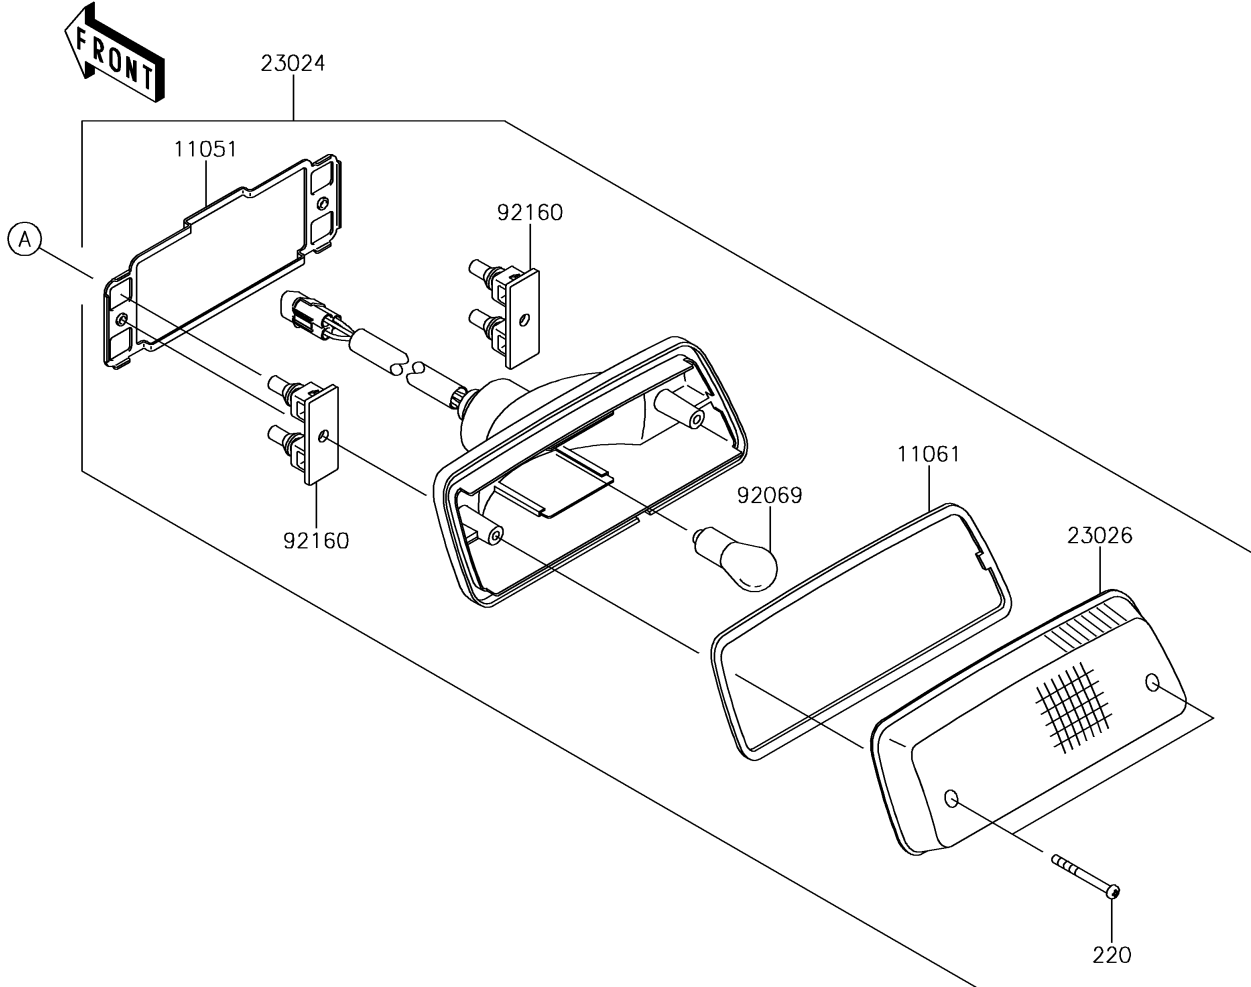

2015 Brute Force[®] 750 4x4i EPS PARTS DIAGRAM

Taillight(s)

F2720

2015 Brute Force® 750 4x4i EPS PARTS LIST

Taillight(s)

ITEM NAME	PART NUMBER	QUANTITY
BRACKET,TAIL LAMP (Ref # 11051)	11051-1870	1
GASKET,TAIL LAMP LENS (Ref # 11061)	11061-0055	1
SCREW-PAN-CROS,4X40 (Ref # 220)	220AA0440	2
LAMP-ASSY-TAIL (Ref # 23024)	23024-0302	1
LENS,TAIL LAMP (Ref # 23026)	23026-1230	1
BULB,12V 21/5W (Ref # 92069)	92069-063	1
DAMPER,TAIL LAMP (Ref # 92160)	92160-1053	2