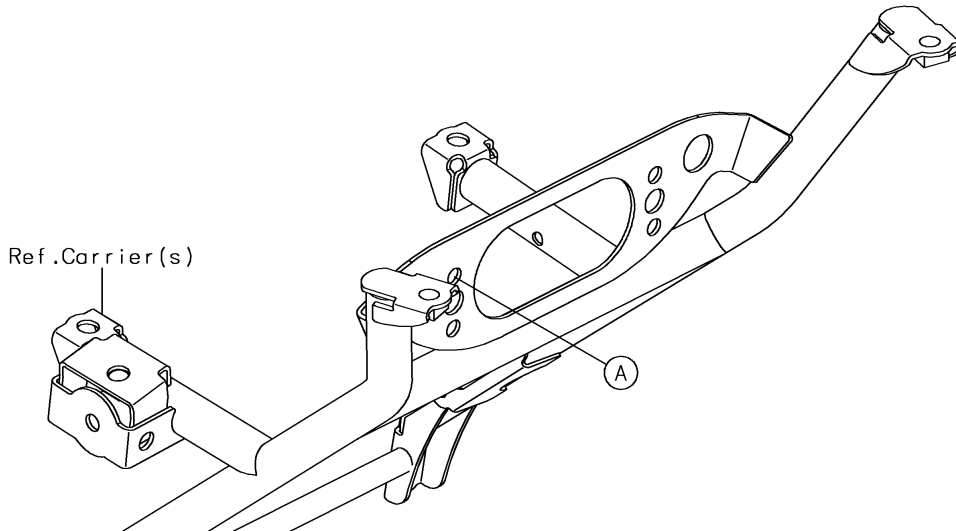

2015 Brute Force[®] 750 4x4i EPS PARTS DIAGRAM

Taillight(s)

F2720

2015 Brute Force® 750 4x4i EPS PARTS LIST

Taillight(s)

ITEM NAME	PART NUMBER	QUANTITY
BRACKET,TAIL LAMP (Ref # 11051)	11051-1870	1
GASKET,TAIL LAMP LENS (Ref # 11061)	11061-0055	1
SCREW-PAN-CROS,4X40 (Ref # 220)	220AA0440	2
LAMP-ASSY-TAIL (Ref # 23024)	23024-0302	1
LENS,TAIL LAMP (Ref # 23026)	23026-1230	1
BULB,12V 21/5W (Ref # 92069)	92069-063	1
DAMPER,TAIL LAMP (Ref # 92160)	92160-1053	2