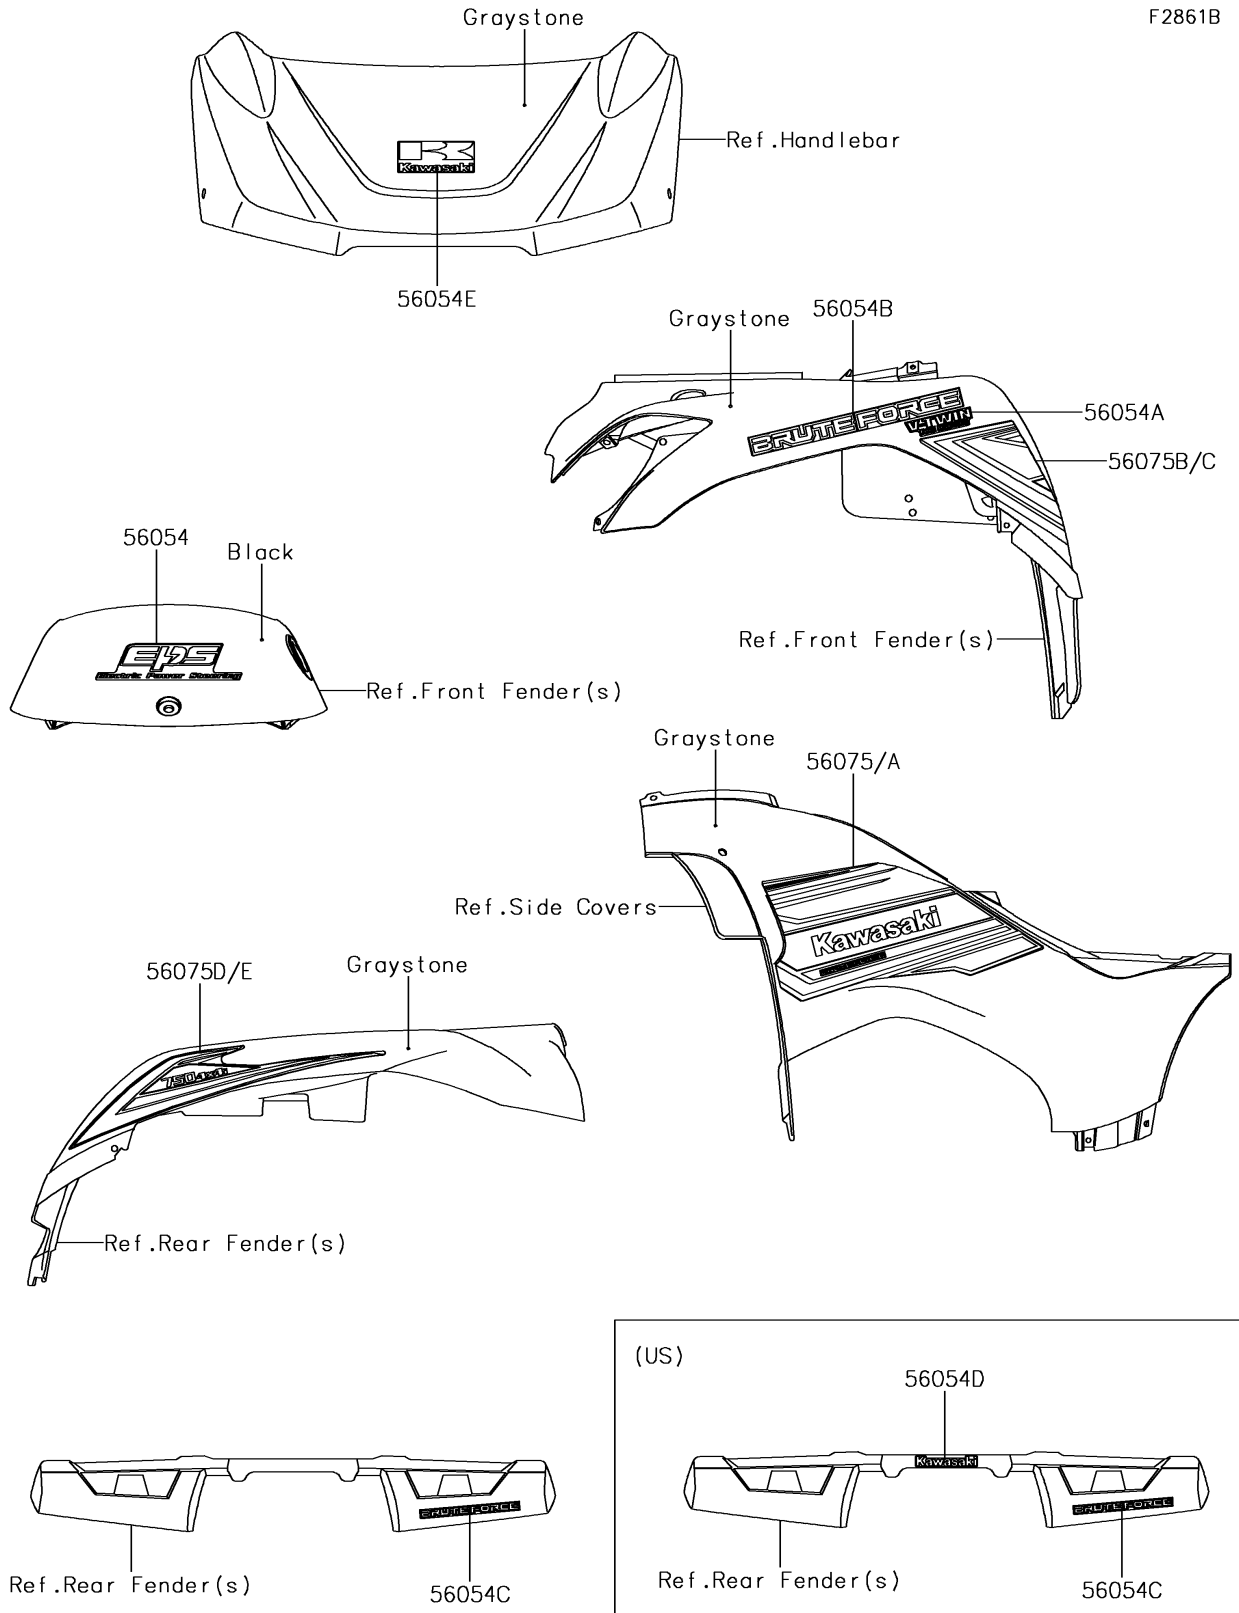

2017 BRUTE FORCE® 750 4x4i EPS PARTS DIAGRAM

Decals(Graystone)(JHF)

F2861B

2017 BRUTE FORCE® 750 4x4i EPS PARTS LIST

Decals(Graystone)(JHF)

ITEM NAME	PART NUMBER	QUANTITY
MARK, TOP COVER, EPS (Ref # 56054)	56054-0758	1
MARK, FR FENDER, V-TWIN (Ref # 56054A)	56054-2049	2
MARK, FR FENDER, BRUTE FORCE (Ref # 56054B)	56054-2050	2
MARK, RR FENDER, BRUTE FORCE (Ref # 56054C)	56054-2051	1
MARK, RR FENDER, KAWASAKI (Ref # 56054D)	56054-2052	1
MARK, HANDLE COVER, K (Ref # 56054E)	56054-2053	1
PATTERN, SIDE COVER, LH (Ref # 56075)	56075-1857	1
PATTERN, SIDE COVER, RH (Ref # 56075A)	56075-1858	1
PATTERN, FR FENDER, LH (Ref # 56075B)	56075-1859	1
PATTERN, FR FENDER, RH (Ref # 56075C)	56075-1860	1
PATTERN, RR FENDER, LH (Ref # 56075D)	56075-1861	1
PATTERN, RR FENDER, RH (Ref # 56075E)	56075-1862	1