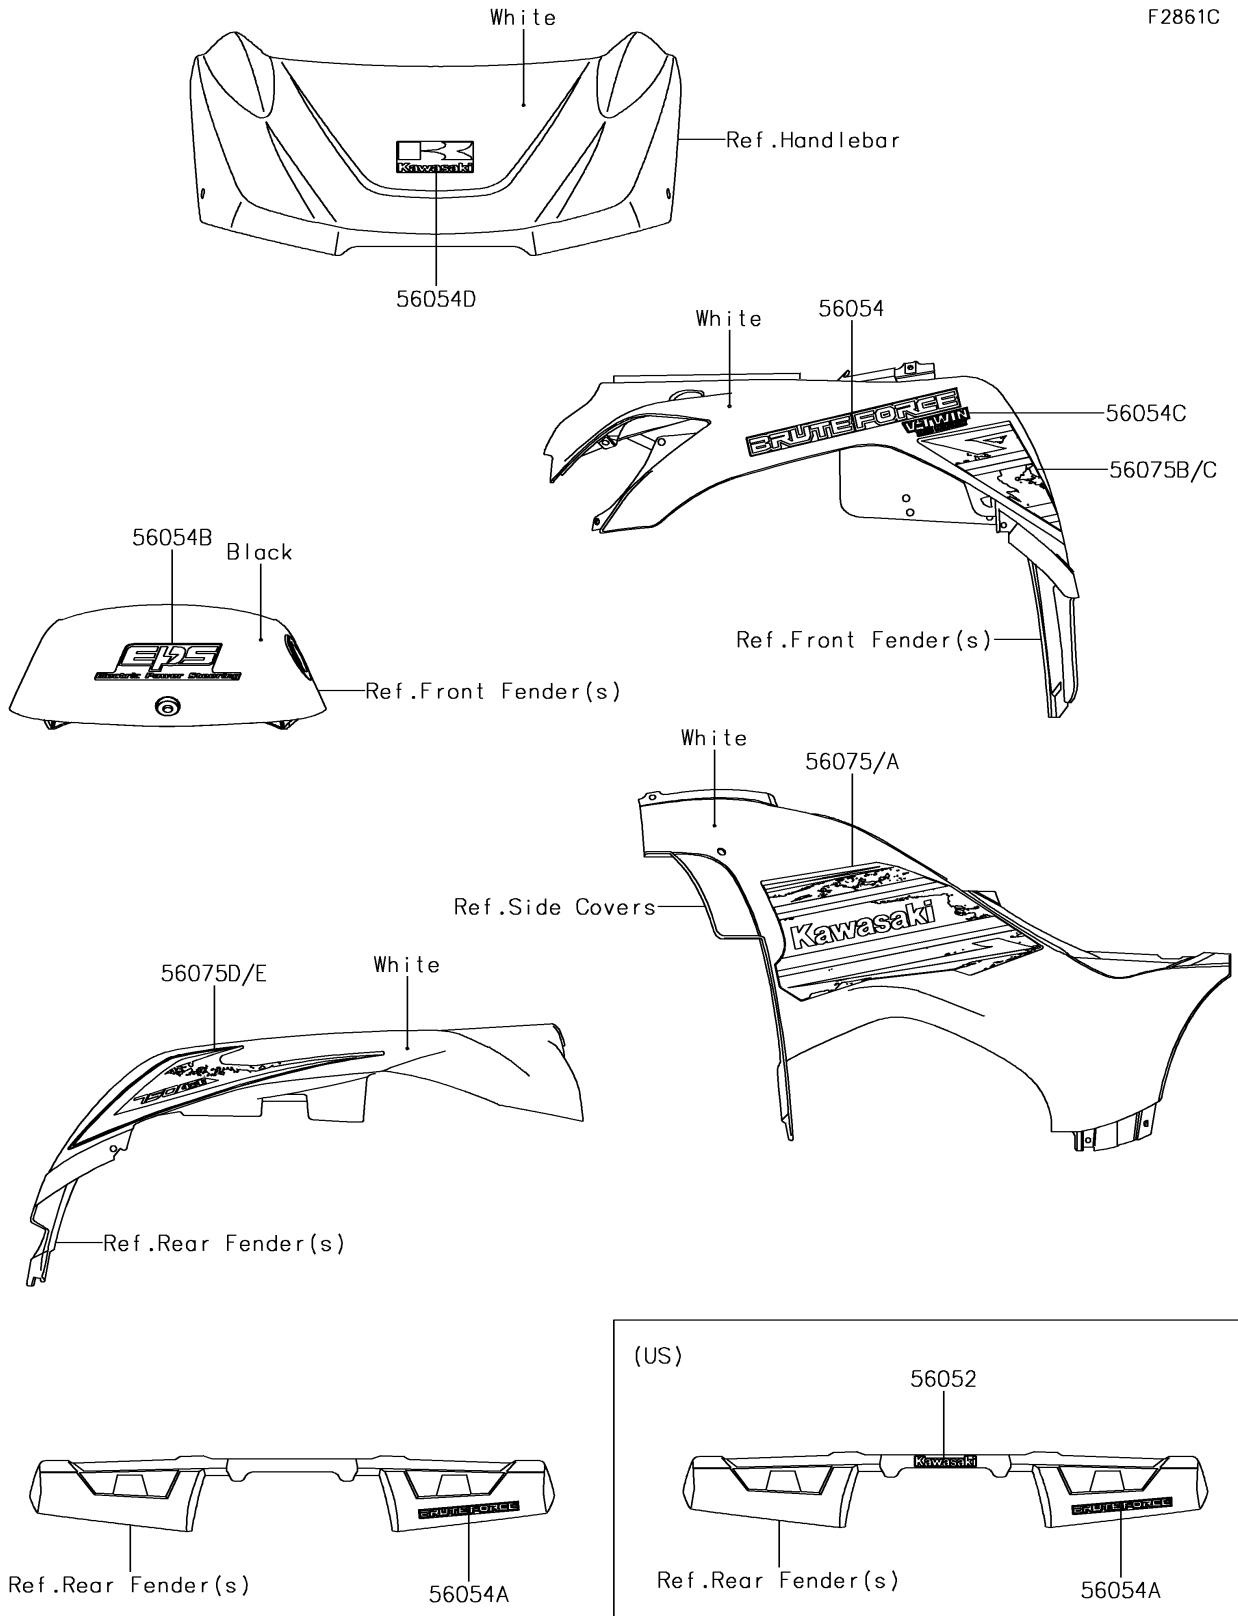

2018 BRUTE FORCE® 750 4x4i EPS PARTS DIAGRAM

Decals(White)(JF)

F2861C

2018 BRUTE FORCE® 750 4x4i EPS PARTS LIST

Decals(White)(JJF)

ITEM NAME	PART NUMBER	QUANTITY
MARK,KAWASAKI (Ref # 56052)	56052-0716	1
MARK,FR FENDER,BRUTE FORCE (Ref # 56054)	56054-0754	2
MARK,RR FENDER,BRUTE FORCE (Ref # 56054A)	56054-0755	1
MARK,TOP COVER,EPS (Ref # 56054B)	56054-0758	1
MARK,FR FENDER,V-TWIN (Ref # 56054C)	56054-1802	2
MARK,HANDLE COVER,K (Ref # 56054D)	56054-2254	1
PATTERN,SIDE COVER,LH (Ref # 56075)	56075-3925	1
PATTERN,SIDE COVER,RH (Ref # 56075A)	56075-3926	1
PATTERN,FR FENDER,LH (Ref # 56075B)	56075-3927	1
PATTERN,FR FENDER,RH (Ref # 56075C)	56075-3928	1
PATTERN,RR FENDER,LH (Ref # 56075D)	56075-3929	1
PATTERN,RR FENDER,RH (Ref # 56075E)	56075-3930	1