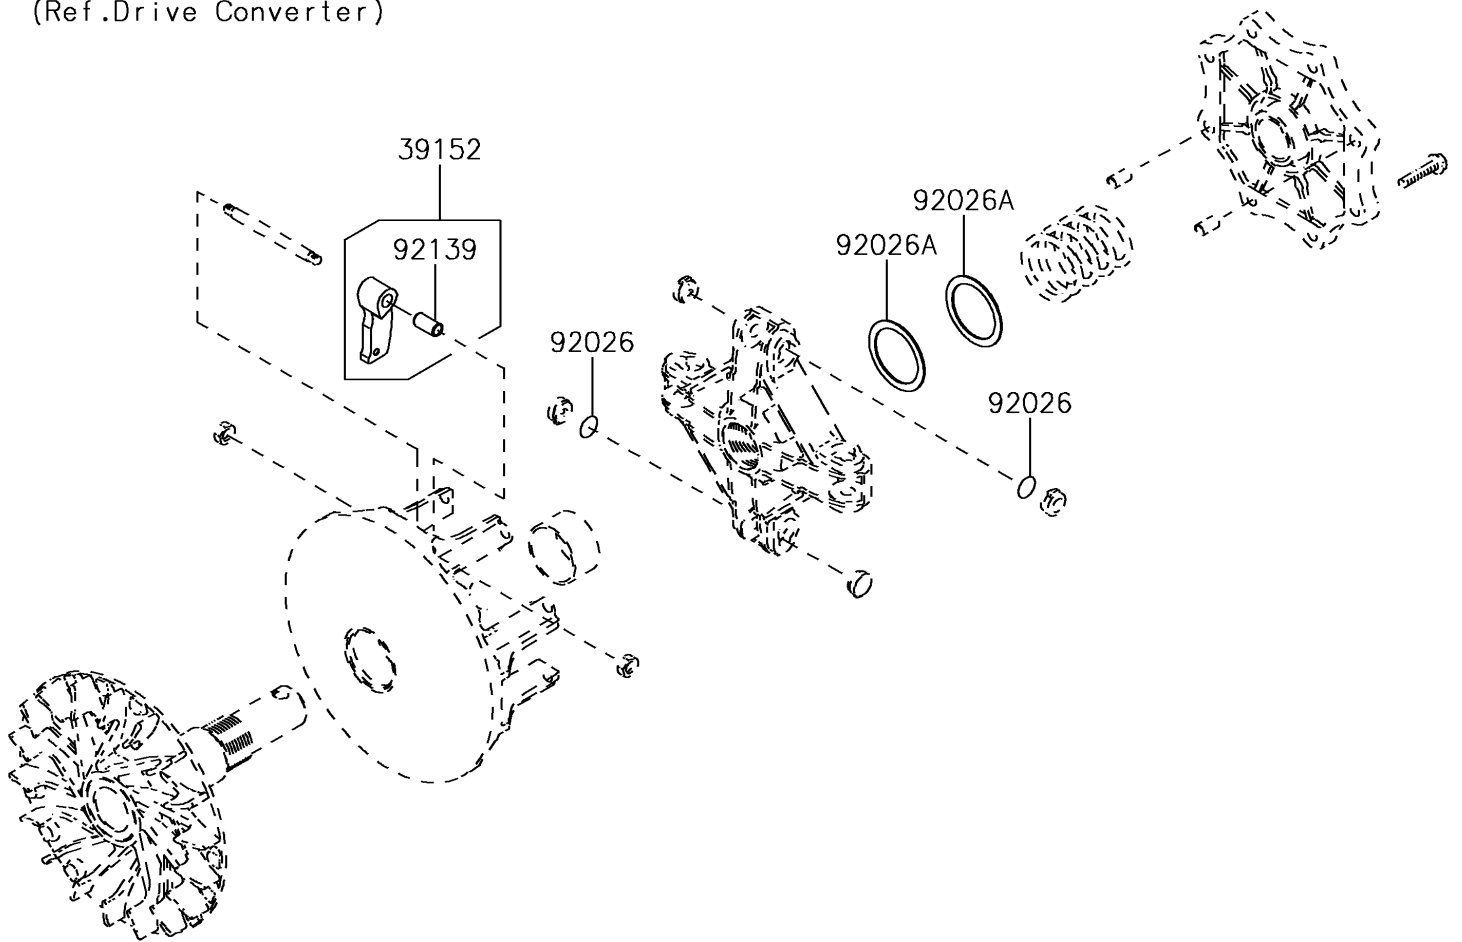

2018 BRUTE FORCE® 750 4x4i EPS PARTS DIAGRAM

Optional Parts

F2890

(Ref. Drive Converter)

2018 BRUTE FORCE® 750 4x4i EPS PARTS LIST

Optional Parts

ITEM NAME	PART NUMBER	QUANTITY
WEIGHT-RAMP (Ref # 39152)	39152-0091	4
SPACER,T=0.1 (Ref # 92026)	92026-0038	2
SPACER,39X49.5X1.0 (Ref # 92026A)	92026-1603	2
BUSHING (Ref # 92139)	92139-0215	4