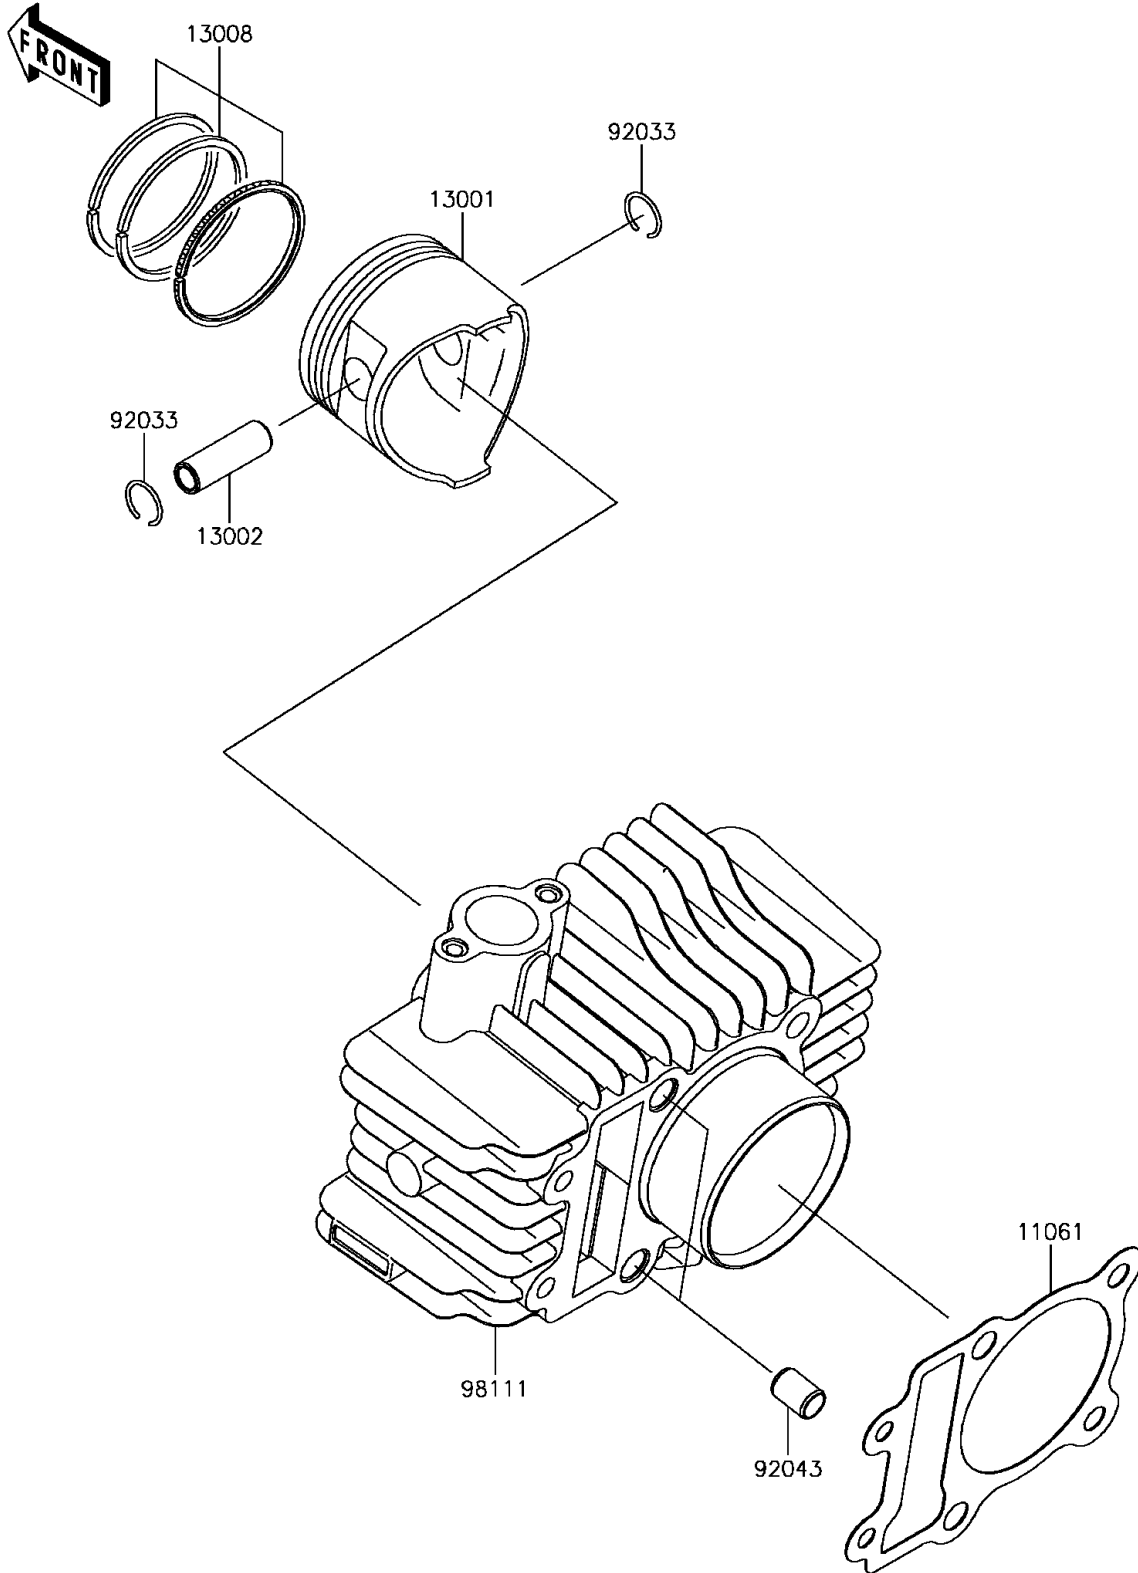

2017 Z125 Pro PARTS DIAGRAM

Cylinder/Piston(s)

E1120

2017 Z125 Pro PARTS LIST

Cylinder/Piston(s)

ITEM NAME	PART NUMBER	QUANTITY
GASKET,CYLINDER BASE (Ref # 11061)	11061-0124	1
PISTON-ENGINE,STD (Ref # 13001)	13001-0772	1
PIN-PISTON (Ref # 13002)	13002-0031	1
RING-SET-PISTON,STD (Ref # 13008)	13008-0006	1
RING-SNAP (Ref # 92033)	92033-1072	2
PIN,8.2X10X14 (Ref # 92043)	92043-1264	2
CYLINDER-COMP-ENGINE (Ref # 98111)	98111-0043	1