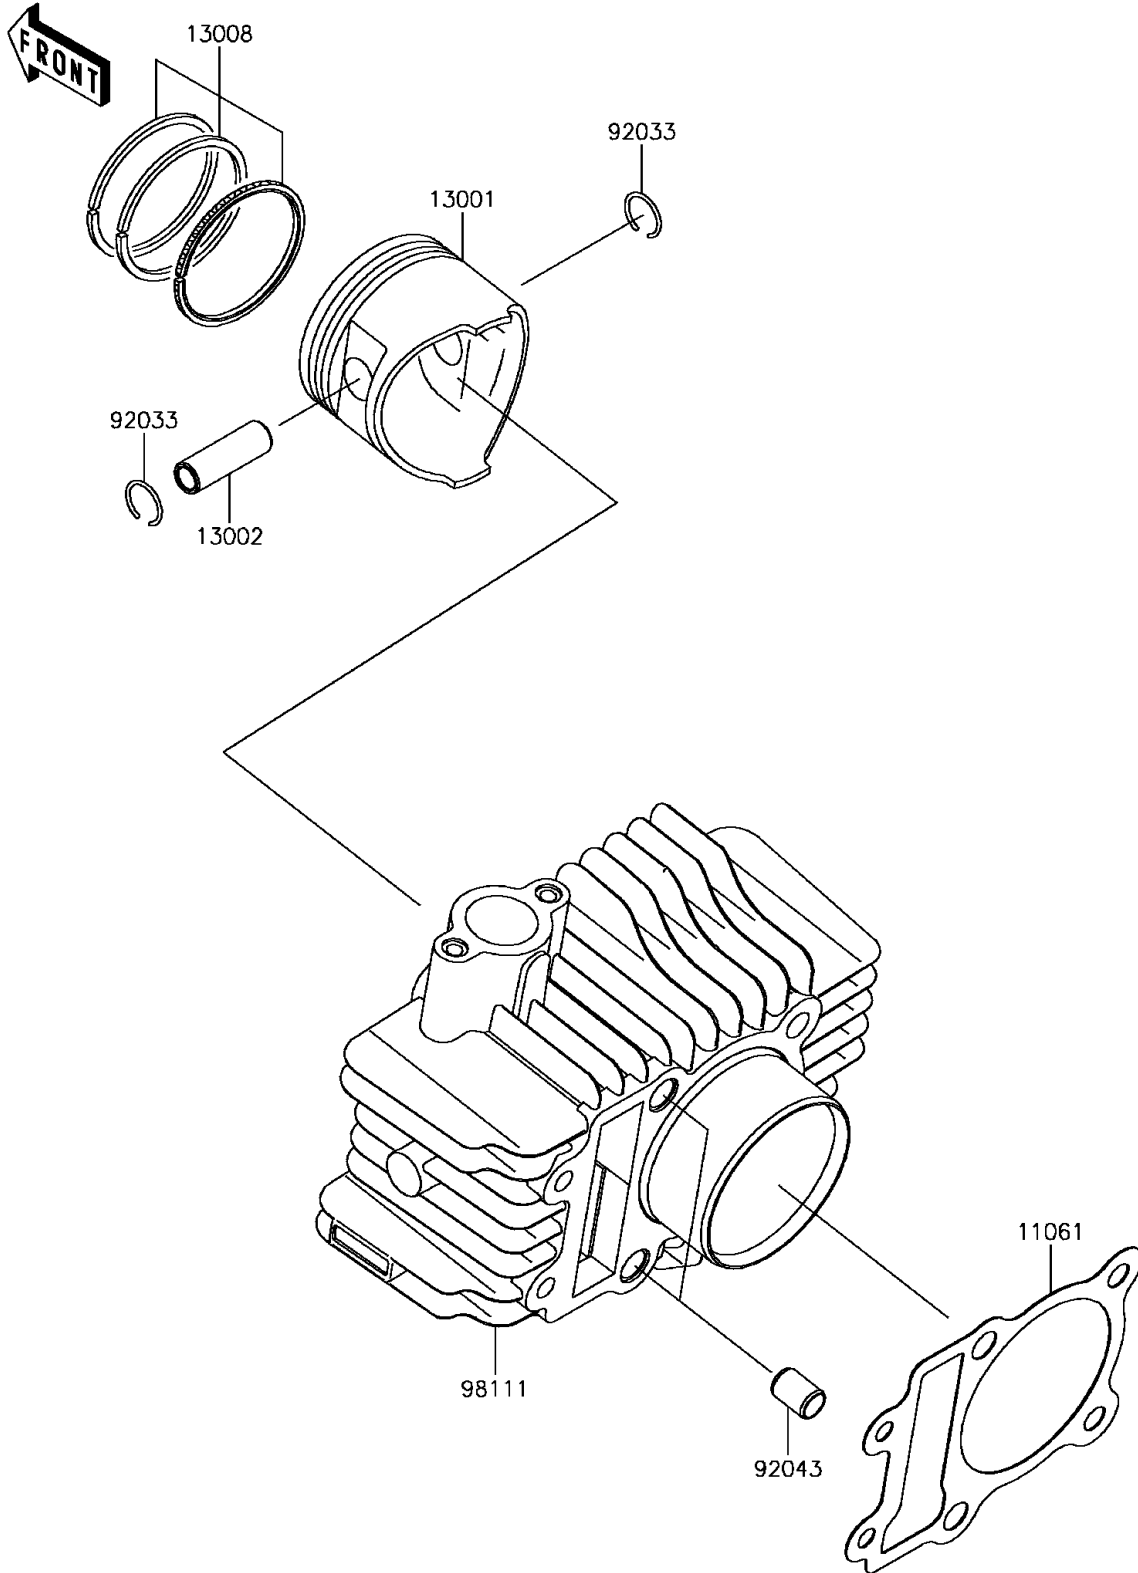

# 2018 Z125 PRO KRT EDITION PARTS DIAGRAM

Cylinder/Piston(s)

E1120

## 2018 Z125 PRO KRT EDITION PARTS LIST

Cylinder/Piston(s)

ITEM NAME	PART NUMBER	QUANTITY
GASKET,CYLINDER BASE (Ref # 11061)	11061-0124	1
PISTON-ENGINE,STD (Ref # 13001)	13001-0772	1
PIN-PISTON (Ref # 13002)	13002-0031	1
RING-SET-PISTON,STD (Ref # 13008)	13008-0006	1
RING-SNAP (Ref # 92033)	92033-1072	2
PIN,8.2X10X14 (Ref # 92043)	92043-1264	2
CYLINDER-COMP-ENGINE (Ref # 98111)	98111-0043	1