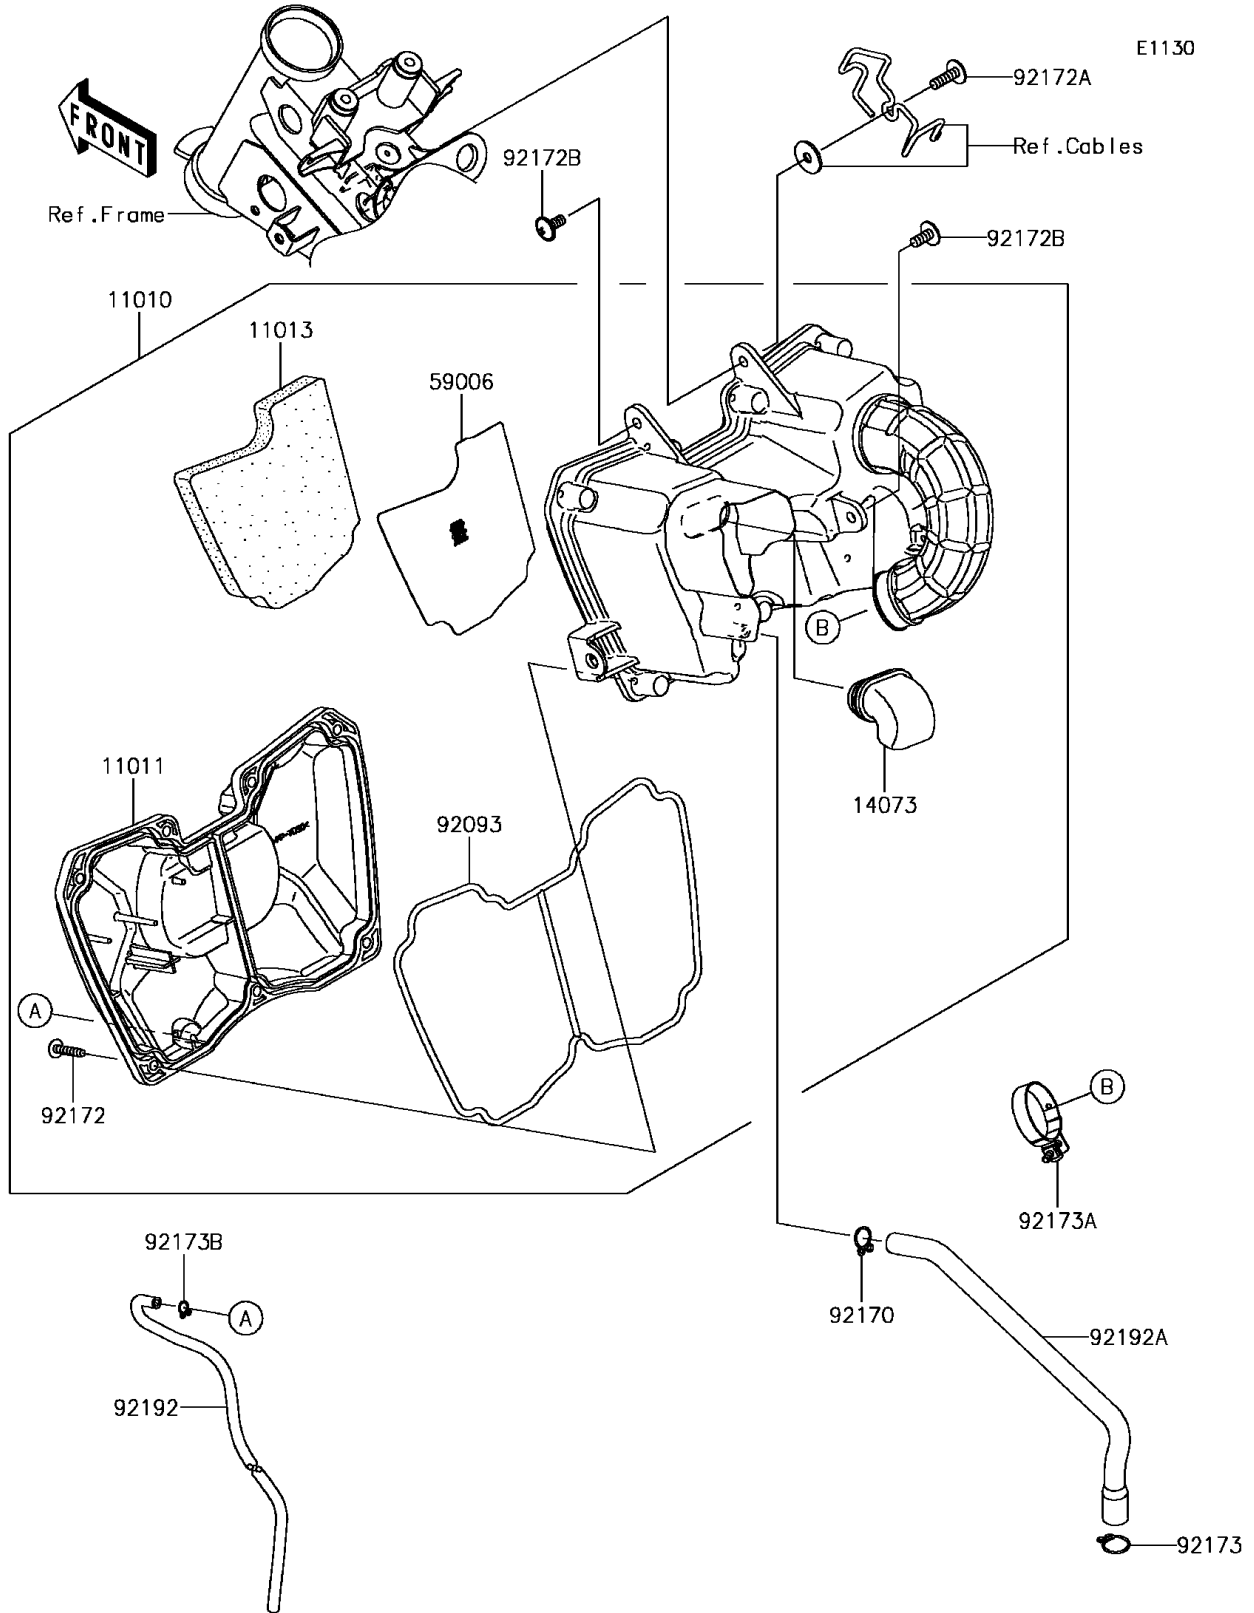

2017 Z125 Pro PARTS DIAGRAM

Air Cleaner

2017 Z125 Pro PARTS LIST

Air Cleaner

ITEM NAME	PART NUMBER	QUANTITY
FILTER-ASSY-AIR (Ref # 11010)	11010-0840	1
CASE-AIR FILTER,FR (Ref # 11011)	11011-0835	1
ELEMENT-AIR FILTER (Ref # 11013)	11013-0756	1
DUCT,INLET-SIDE (Ref # 14073)	14073-0819	1
ARRESTER-FLAME (Ref # 59006)	59006-0017	1
SEAL (Ref # 92093)	92093-0681	1
CLAMP,11.6MM (Ref # 92170)	92170-1796	1
SCREW,5X25 (Ref # 92172)	92172-0891	7
SCREW,6X20 (Ref # 92172A)	92172-0907	1
SCREW,6X14 (Ref # 92172B)	92172-0960	2
CLAMP,15MM (Ref # 92173)	92173-0814	1
CLAMP,37MM (Ref # 92173A)	92173-1473	1
CLAMP,6.5MM (Ref # 92173B)	92173-1504	1
TUBE,DRAIN (Ref # 92192)	92192-1517	1
TUBE,BREATHER (Ref # 92192A)	92192-1603	1