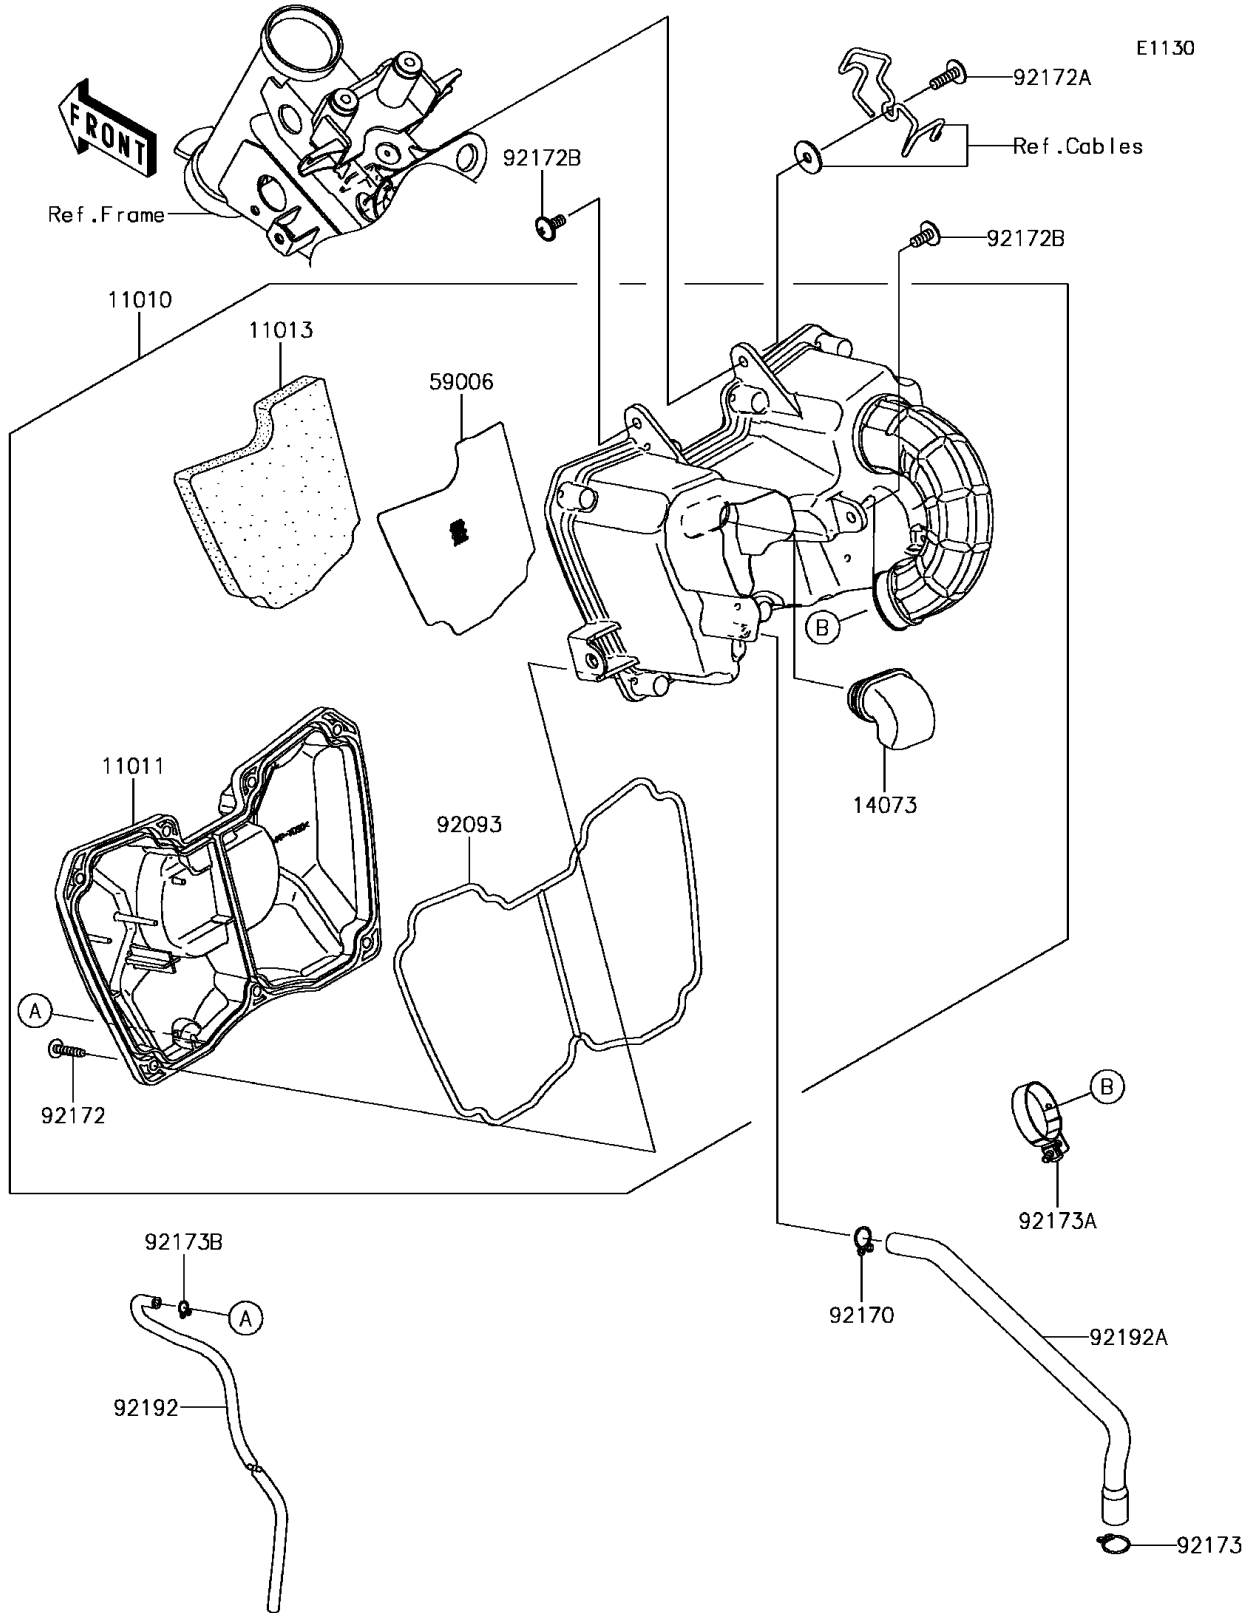

2018 Z125 PRO KRT EDITION PARTS DIAGRAM

Air Cleaner

2018 Z125 PRO KRT EDITION PARTS LIST

Air Cleaner

ITEM NAME	PART NUMBER	QUANTITY
FILTER-ASSY-AIR (Ref # 11010)	11010-0840	1
CASE-AIR FILTER,FR (Ref # 11011)	11011-0835	1
ELEMENT-AIR FILTER (Ref # 11013)	11013-0756	1
DUCT,INLET-SIDE (Ref # 14073)	14073-0819	1
ARRESTER-FLAME (Ref # 59006)	59006-0017	1
SEAL (Ref # 92093)	92093-0681	1
CLAMP,11.6MM (Ref # 92170)	92170-1796	1
SCREW,5X25 (Ref # 92172)	92172-0891	7
SCREW,6X20 (Ref # 92172A)	92172-0907	1
SCREW,6X14 (Ref # 92172B)	92172-0960	2
CLAMP,15MM (Ref # 92173)	92173-0814	1
CLAMP,37MM (Ref # 92173A)	92173-1473	1
CLAMP,6.5MM (Ref # 92173B)	92173-1504	1
TUBE,DRAIN (Ref # 92192)	92192-1517	1
TUBE,BREATHHER (Ref # 92192A)	92192-1603	1