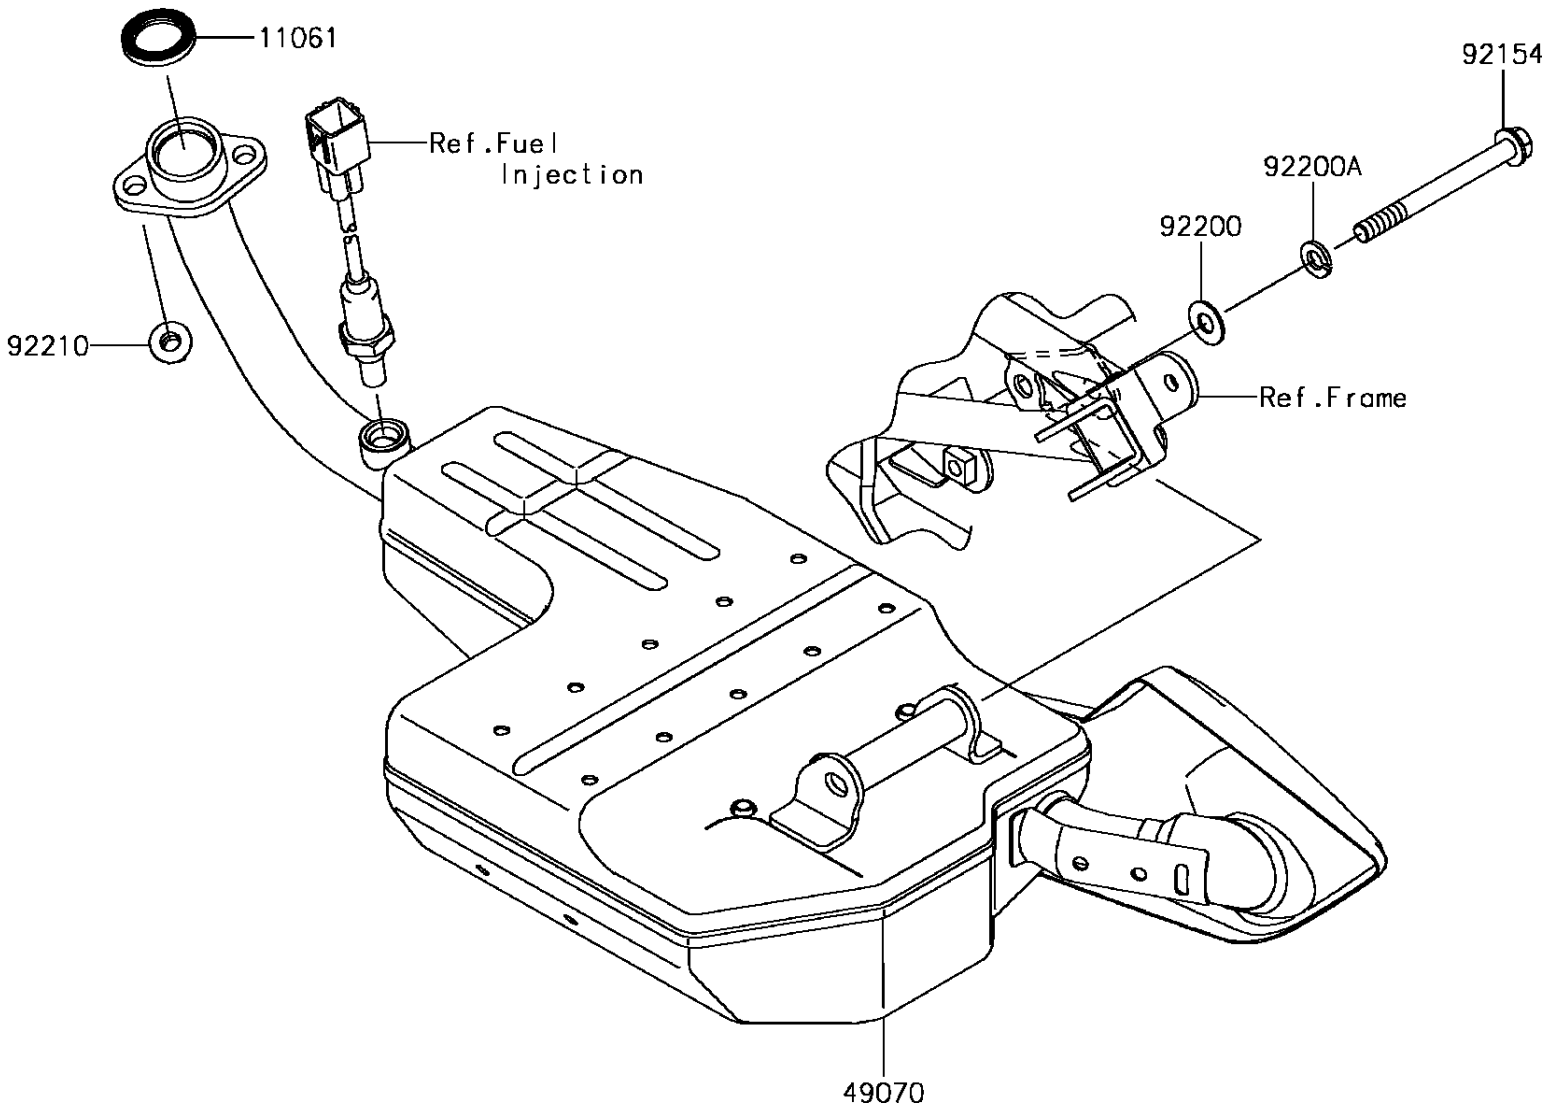

2017 Z125 Pro PARTS DIAGRAM

Muffler(s)

E1140

2017 Z125 Pro PARTS LIST

Muffler(s)

ITEM NAME	PART NUMBER	QUANTITY
GASKET,EXHAUST PIPE (Ref # 11061)	11061-1112	1
MUFFLER-COMP (Ref # 49070)	49070-0812	1
BOLT,FLANGED,8X85 (Ref # 92154)	92154-1770	1
WASHER,8.5X19X1 (Ref # 92200)	92200-1733	1
WASHER,8.2X15.4X2 (Ref # 92200A)	92200-1822	1
NUT,FLANGED,8MM (Ref # 92210)	92210-0304	2