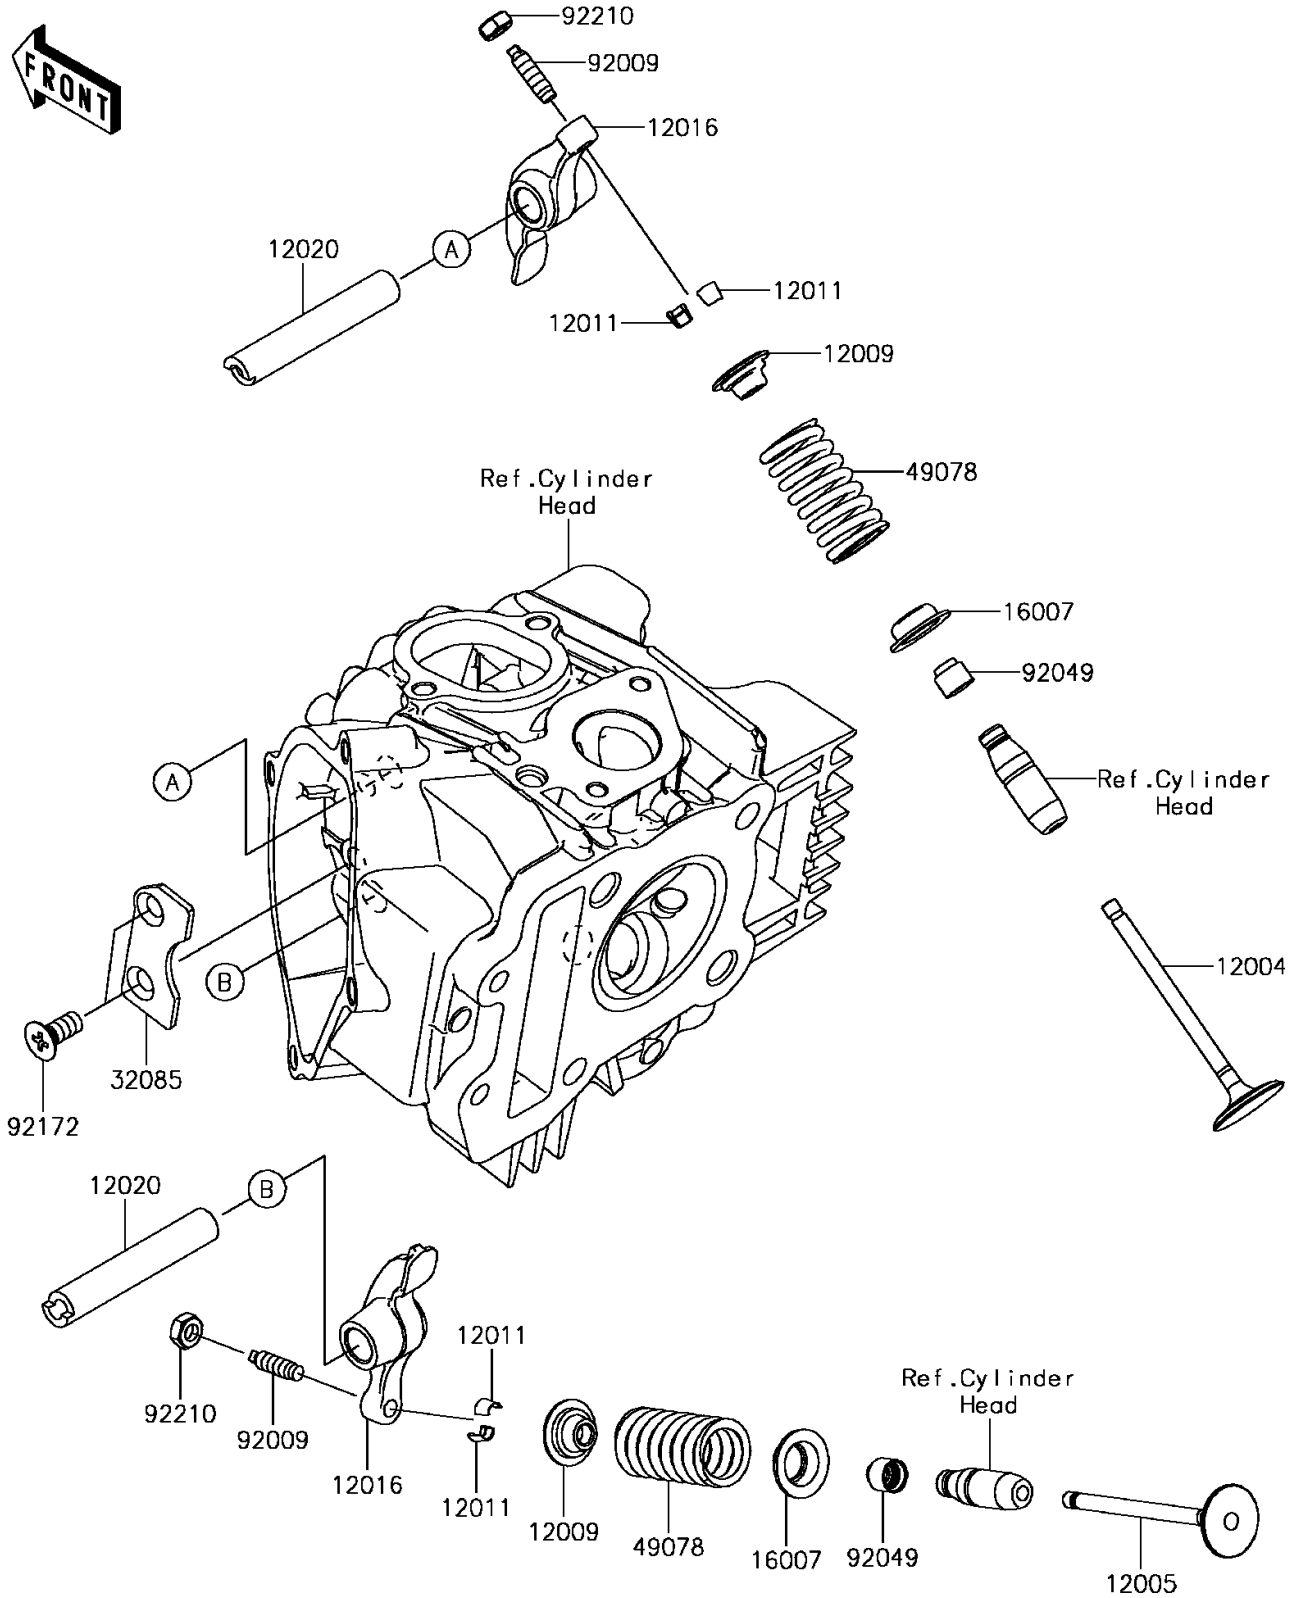

2017 Z125 Pro PARTS DIAGRAM

Valve(s)

E1210

2017 Z125 Pro PARTS LIST

Valve(s)

ITEM NAME	PART NUMBER	QUANTITY
VALVE-INTAKE (Ref # 12004)	12004-0710	1
VALVE-EXHAUST (Ref # 12005)	12005-0713	1
RETAINER-VALVE SPRING (Ref # 12009)	12009-1073	2
COLLET (Ref # 12011)	12011-1053	4
ARM-ROCKER (Ref # 12016)	12016-0001	2
SHAFT-ROCKER (Ref # 12020)	12020-0010	2
SEAT-SPRING,VALVE (Ref # 16007)	16007-1187	2
STOPPER (Ref # 32085)	32085-1553	1
SPRING-ENGINE VALVE (Ref # 49078)	49078-1151	2
SCREW,VALVE ADJUST (Ref # 92009)	92009-1109	2
SEAL-OIL, VSB 4.3 7.5 5.3 8.3 (Ref # 92049)	92049-1349	2
SCREW,6X15 (Ref # 92172)	92172-0143	2
NUT,VALVE ADJUST LOCK (Ref # 92210)	92210-1491	2