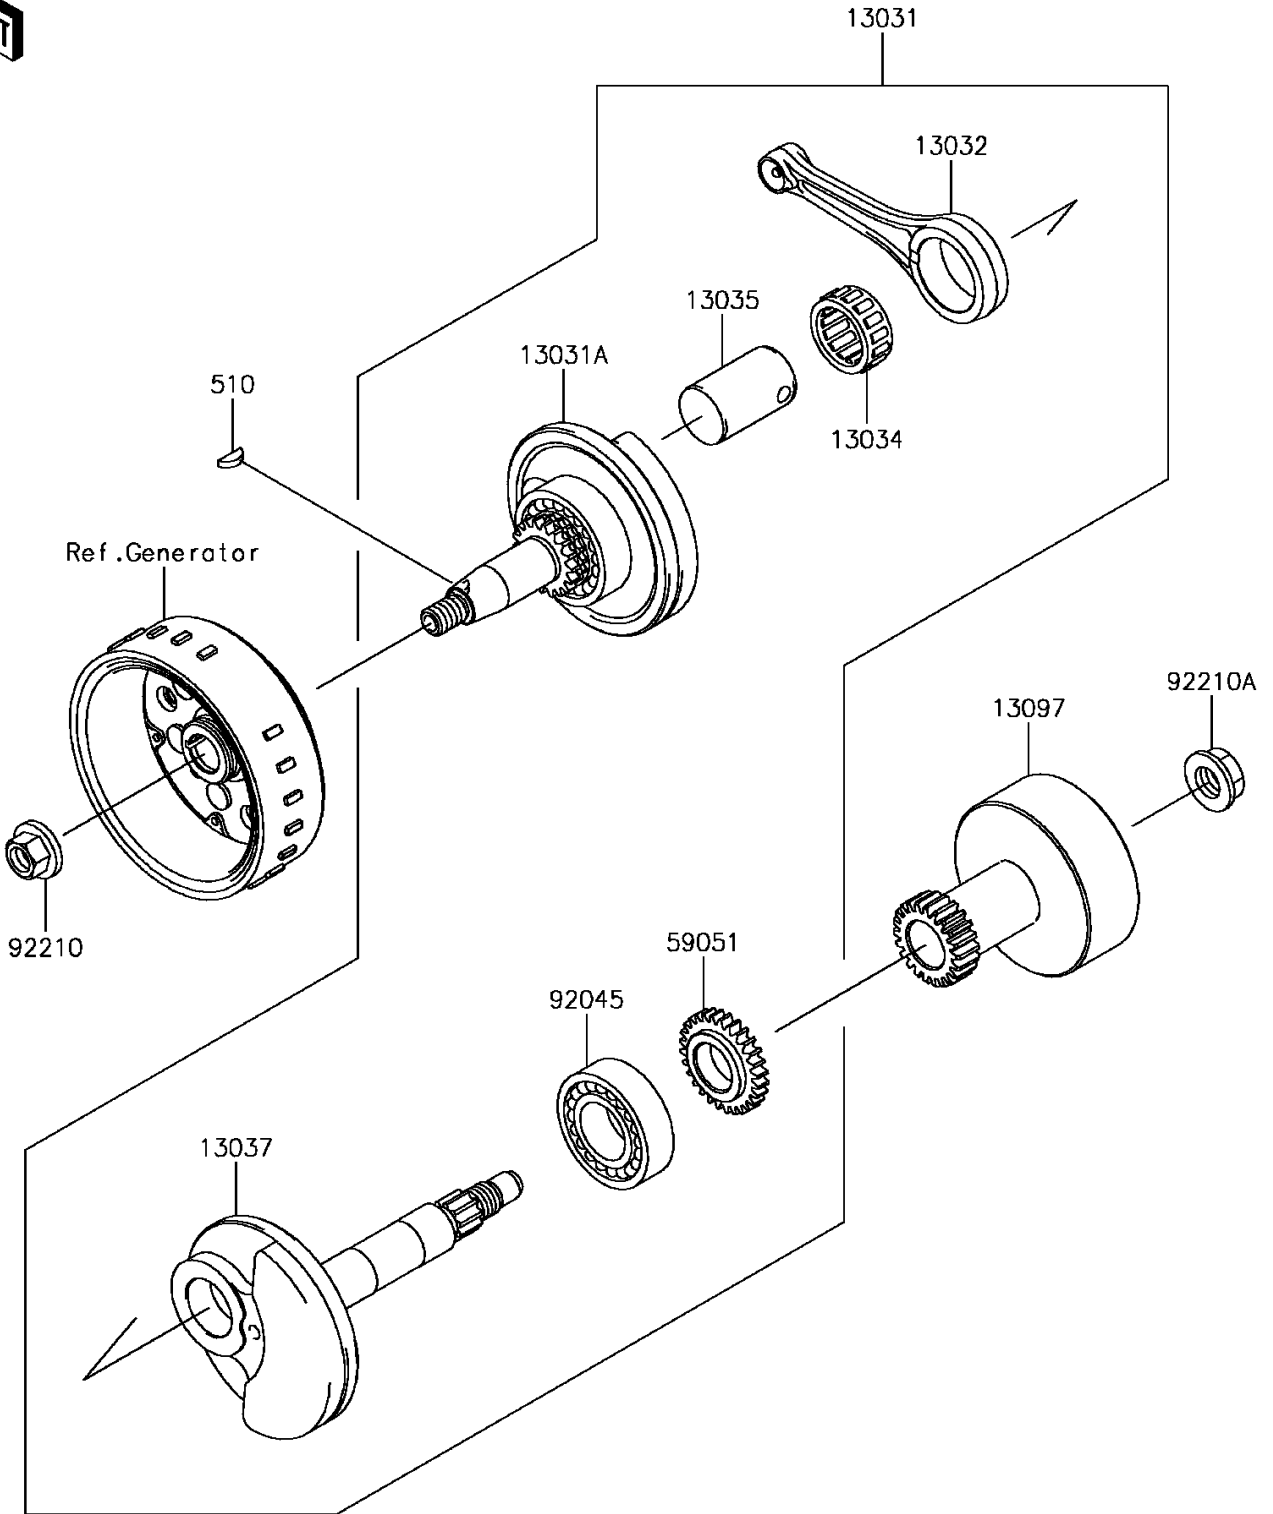

# 2017 Z125 Pro PARTS DIAGRAM

Crankshaft

E1321

## 2017 Z125 Pro PARTS LIST

### Crankshaft

ITEM NAME	PART NUMBER	QUANTITY
CRANKSHAFT-COMP (Ref # 13031)	13031-0825	1
CRANKSHAFT-COMP,LH (Ref # 13031A)	13031-0826	1
ROD-CONNECTING (Ref # 13032)	13032-0749	1
BEARING-BIG END,KT 263314EGC06 (Ref # 13034)	13034-0010	1
PIN-CRANK (Ref # 13035)	13035-0031	1
CRANKSHAFT,RH (Ref # 13037)	13037-0790	1
GEAR-PRIMARY SPUR,22T (Ref # 13097)	13097-0581	1
KEY-WOODRUFF (Ref # 510)	510A3200	1
GEAR-SPUR (Ref # 59051)	59051-1402	1
BEARING-BALL,TMB205CJR2C2 (Ref # 92045)	92045-1293	1
NUT,12MM (Ref # 92210)	92210-0176	1
NUT,14MM (Ref # 92210A)	92210-1374	1