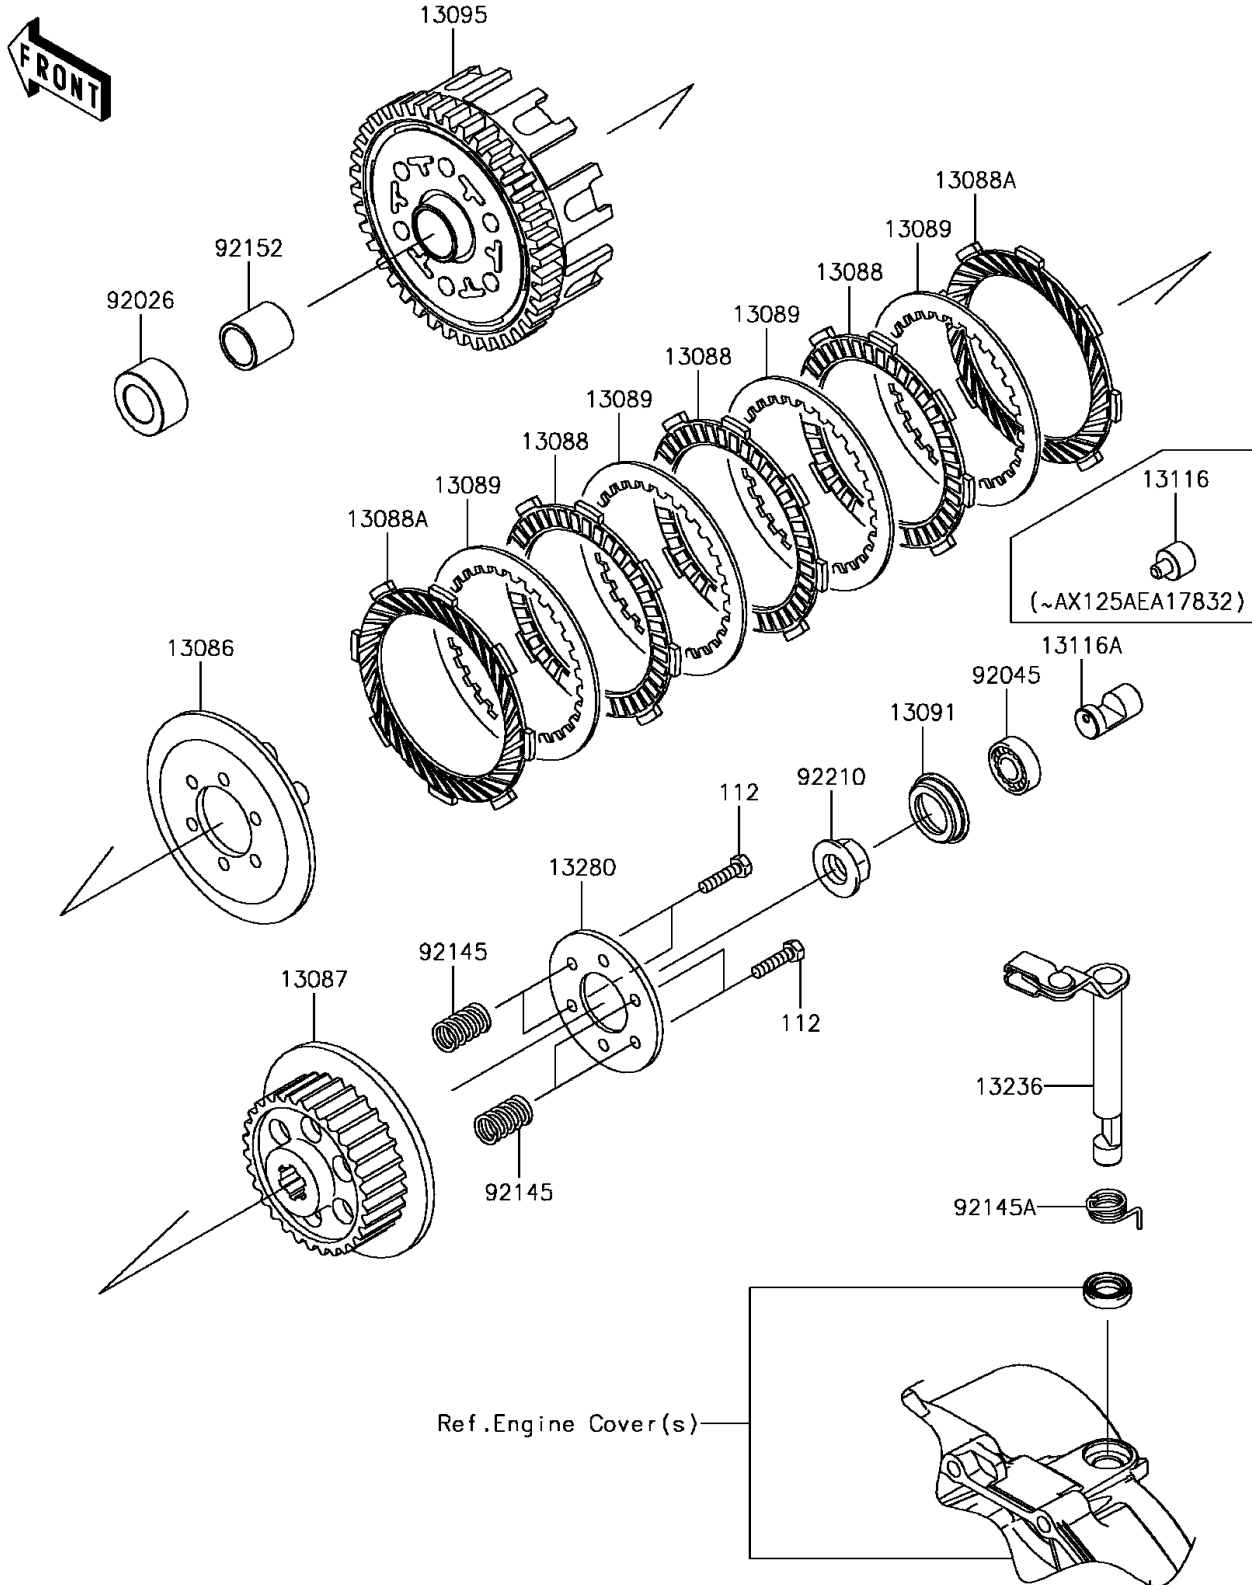

# 2017 Z125 Pro PARTS DIAGRAM

Clutch

E1350

## 2017 Z125 Pro PARTS LIST

### Clutch

| ITEM NAME                               | PART NUMBER | QUANTITY |
|---|-------------|----------|
| BOLT-UPSET,5X20 (Ref # 112)             | 112BA0520   | 6        |
| WHEEL-CLUTCH (Ref # 13086)              | 13086-1065  | 1        |
| HUB-CLUTCH (Ref # 13087)                | 13087-1151  | 1        |
| PLATE-FRICTION (Ref # 13088)            | 13088-0048  | 3        |
| PLATE-FRICTION (Ref # 13088A)           | 13088-1142  | 2        |
| PLATE-CLUTCH (Ref # 13089)              | 13089-1087  | 4        |
| HOLDER (Ref # 13091)                    | 13091-1787  | 1        |
| HOUSING-COMP-CLUTCH (Ref # 13095)       | 13095-1403  | 1        |
| ROD-PUSH (Ref # 13116)                  | 13116-0724  | 1        |
| ROD-PUSH (Ref # 13116A)                 | 13116-0731  | 1        |
| LEVER-COMP,CLUTCH,RELEASE (Ref # 13236) | 13236-0787  | 1        |
| HOLDER,CLUTCH (Ref # 13280)             | 13280-0370  | 1        |
| SPACER (Ref # 92026)                    | 92026-1605  | 1        |
| BEARING-BALL,#628 (Ref # 92045)         | 92045-1123  | 1        |
| SPRING,CLUTCH HUB (Ref # 92145)         | 92145-1456  | 6        |
| SPRING (Ref # 92145A)                   | 92145-1582  | 1        |
| COLLAR,12X22X22.7 (Ref # 92152)         | 92152-0929  | 1        |
| NUT,14MM (Ref # 92210)                  | 92210-1374  | 1        |