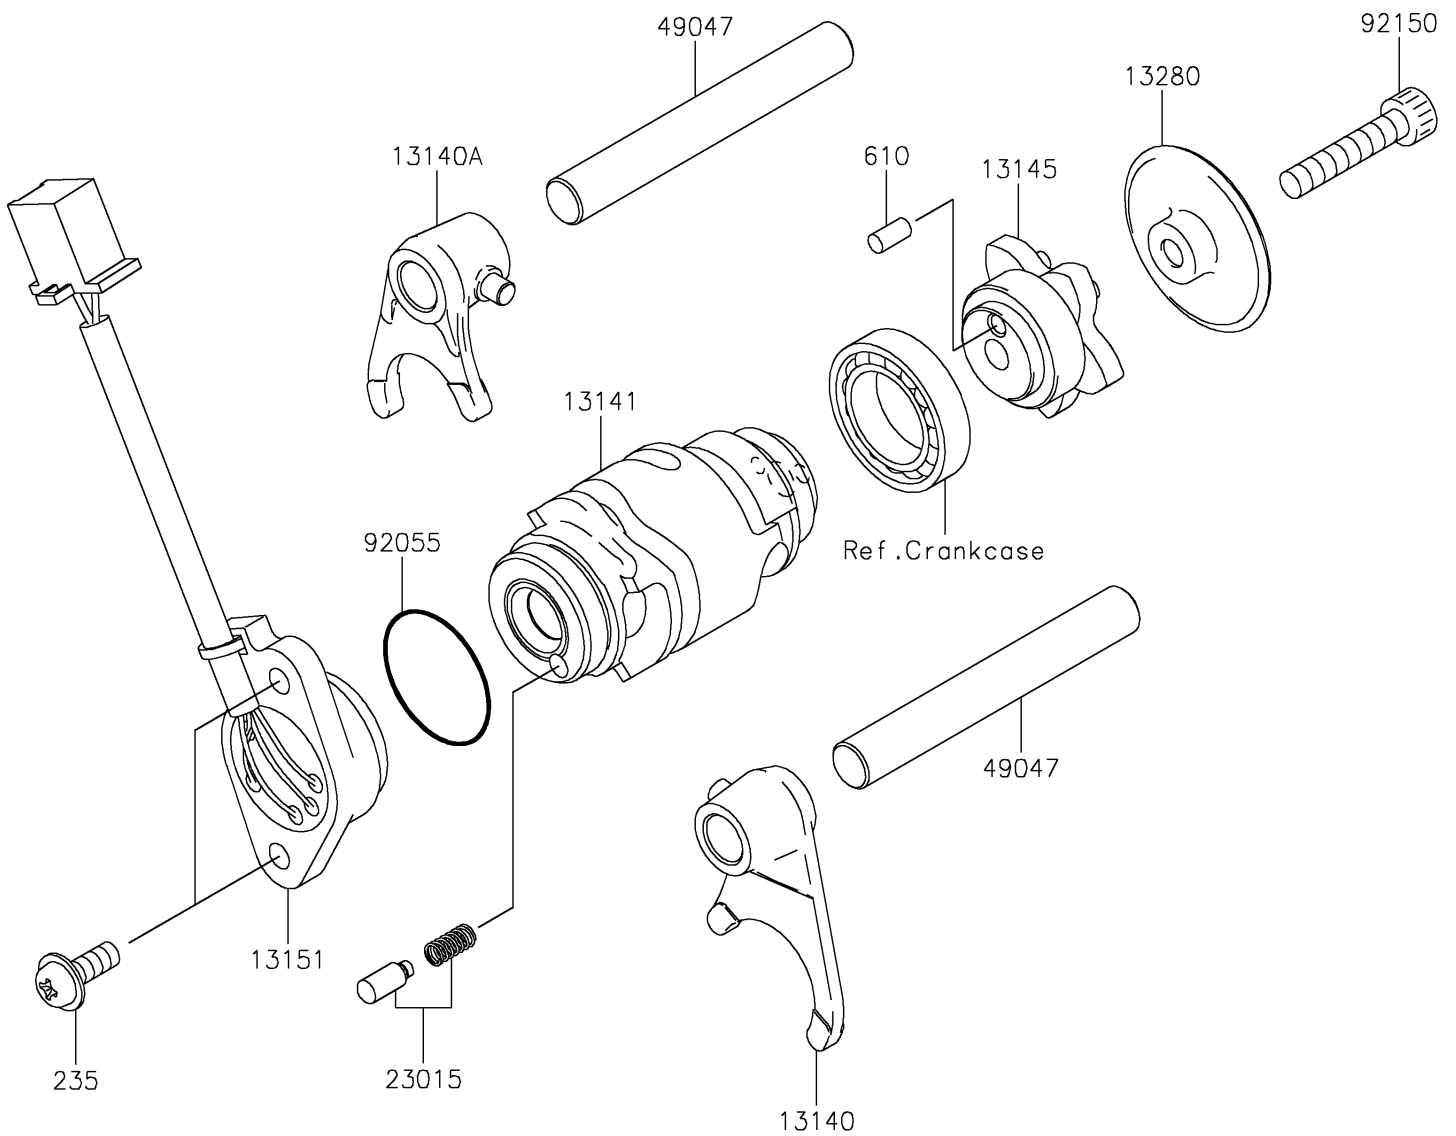

2017 Z125 Pro PARTS DIAGRAM

Gear Change Drum/Shift Fork(s)

E1362

2017 Z125 Pro PARTS LIST

Gear Change Drum/Shift Fork(s)

| ITEM NAME | PART NUMBER | QUANTITY |
|---|-------------|----------|
| FORK-SHIFT,LOW&3RD (Ref # 13140) | 13140-0058 | 1 |
| FORK-SHIFT,2ND&4TH (Ref # 13140A) | 13140-0059 | 1 |
| DRUM-CHANGE (Ref # 13141) | 13141-0053 | 1 |
| CAM-CHANGE DRUM (Ref # 13145) | 13145-0049 | 1 |
| SWITCH-COMP,GEAR POSITION (Ref # 13151) | 13151-0570 | 1 |
| HOLDER (Ref # 13280) | 13280-1228 | 1 |
| PIN-ASSY (Ref # 23015) | 23015-5001 | 1 |
| SCREW-PAN-WP-CROS,5X14 (Ref # 235) | 235AA0514 | 2 |
| ROD-SHIFT (Ref # 49047) | 49047-1058 | 2 |
| ROLLER,4X8 (Ref # 610) | 610A0408 | 1 |
| RING-O,27.7X2.4 (Ref # 92055) | 92055-0827 | 1 |
| BOLT,SOCKET,6X30 (Ref # 92150) | 92150-1433 | 1 |