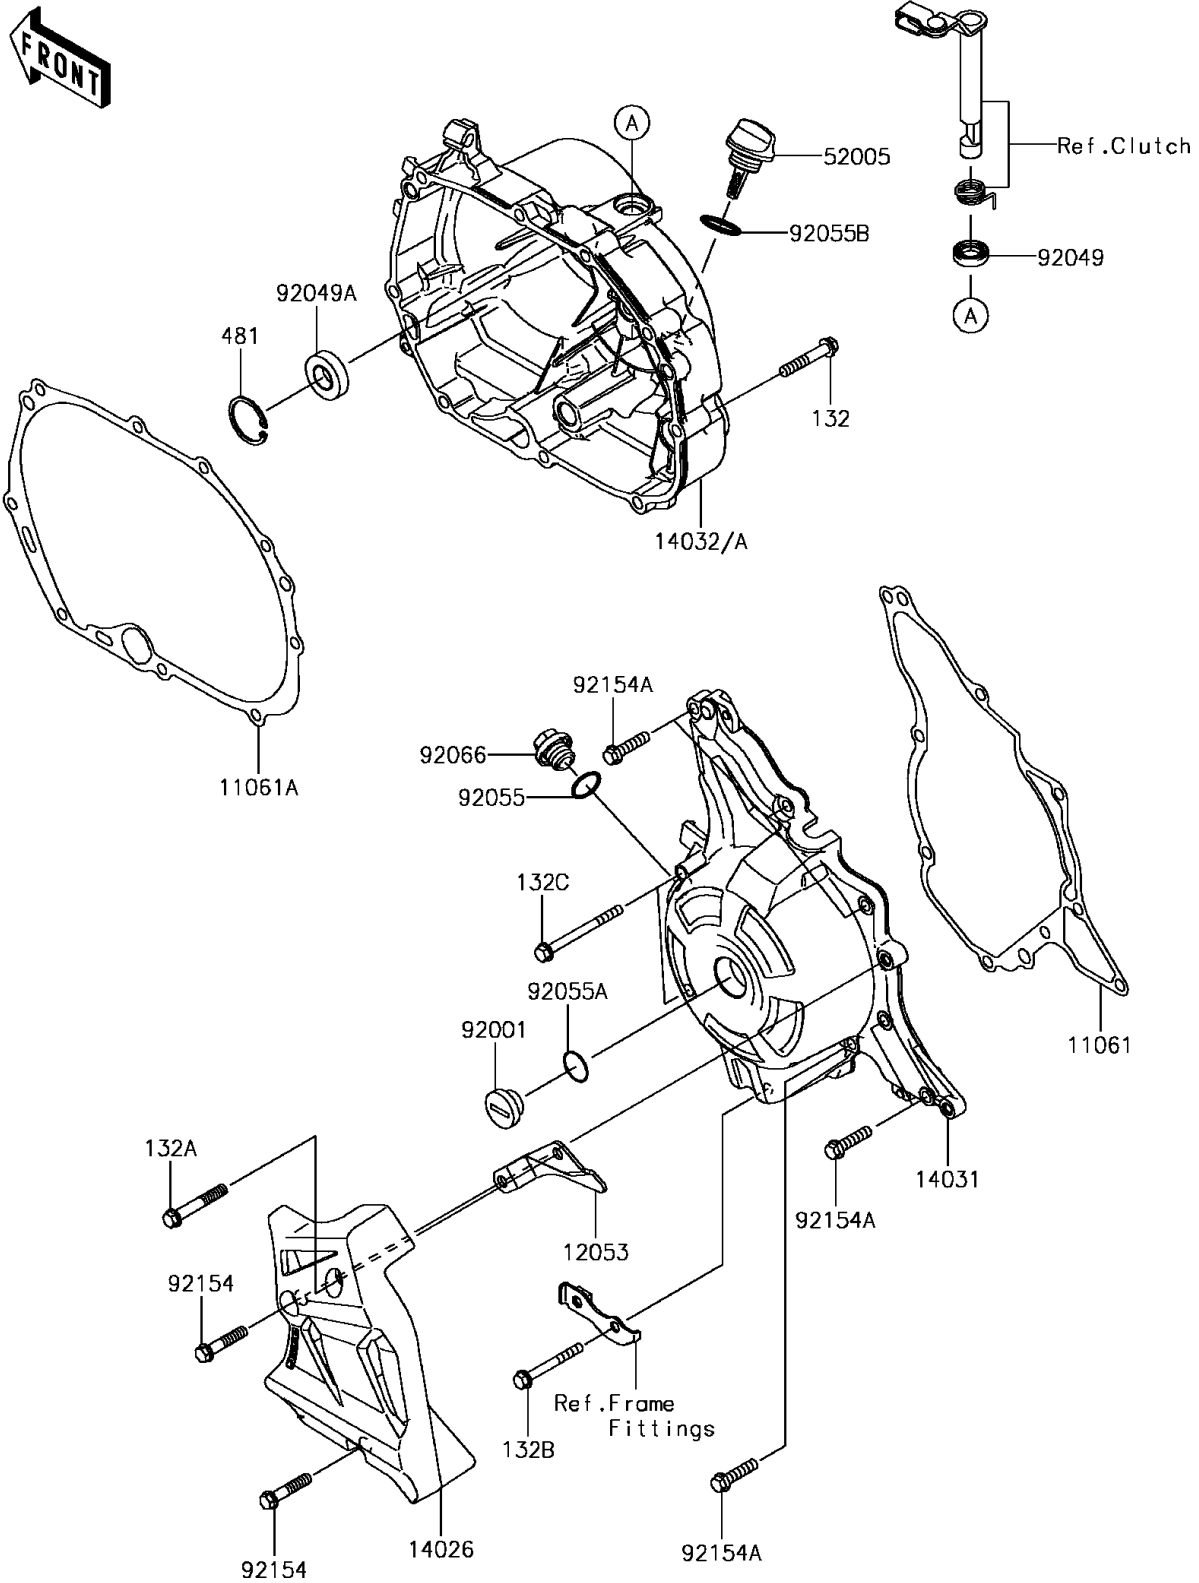

2017 Z125 Pro PARTS DIAGRAM

Engine Cover(s)

E1431

2017 Z125 Pro PARTS LIST

Engine Cover(s)

ITEM NAME	PART NUMBER	QUANTITY
GASKET,GENERATOR (Ref # 11061)	11061-0125	1
GASKET,CLUTCH COVER (Ref # 11061A)	11061-0289	1
GUIDE-CHAIN (Ref # 12053)	12053-0233	1
BOLT-FLANGED-SMALL,6X35 (Ref # 132)	132BA0635	9
BOLT-FLANGED-SMALL,6X40 (Ref # 132A)	132BA0640	1
BOLT-FLANGED-SMALL,6X45 (Ref # 132B)	132BA0645	1
BOLT-FLANGED-SMALL,6X60 (Ref # 132C)	132BA0660	2
COVER-CHAIN (Ref # 14026)	14026-0127	1
COVER-GENERATOR,F.M.GRAY (Ref # 14031)	14031-0575-26M	1
COVER-CLUTCH,F.M.GRAY (Ref # 14032)	14032-0615-26M	1
COVER-CLUTCH,F.M.GRAY (Ref # 14032A)	14032-0634-26M	1
CIRCLIP-TYPE-C,28MM (Ref # 481)	481J2800	1
GAUGE,OIL LEVEL (Ref # 52005)	52005-0756	1
BOLT,GENERATOR COVER CAP (Ref # 92001)	92001-1827	1
SEAL-OIL,12X20X5.5 (Ref # 92049)	92049-0142	1
SEAL-OIL,AC0387E0 (Ref # 92049A)	92049-1595	1
RING-O,14.8X2.4 (Ref # 92055)	92055-0153	1
RING-O,25.7X2.4 (Ref # 92055A)	92055-0154	1
RING-O,20X2 (Ref # 92055B)	92055-0155	1
PLUG,14X10 (Ref # 92066)	92066-1571	1
BOLT,FLANGED,6X30 (Ref # 92154)	92154-1080	2
BOLT,FLANGED,6X25 (Ref # 92154A)	92154-2154	6