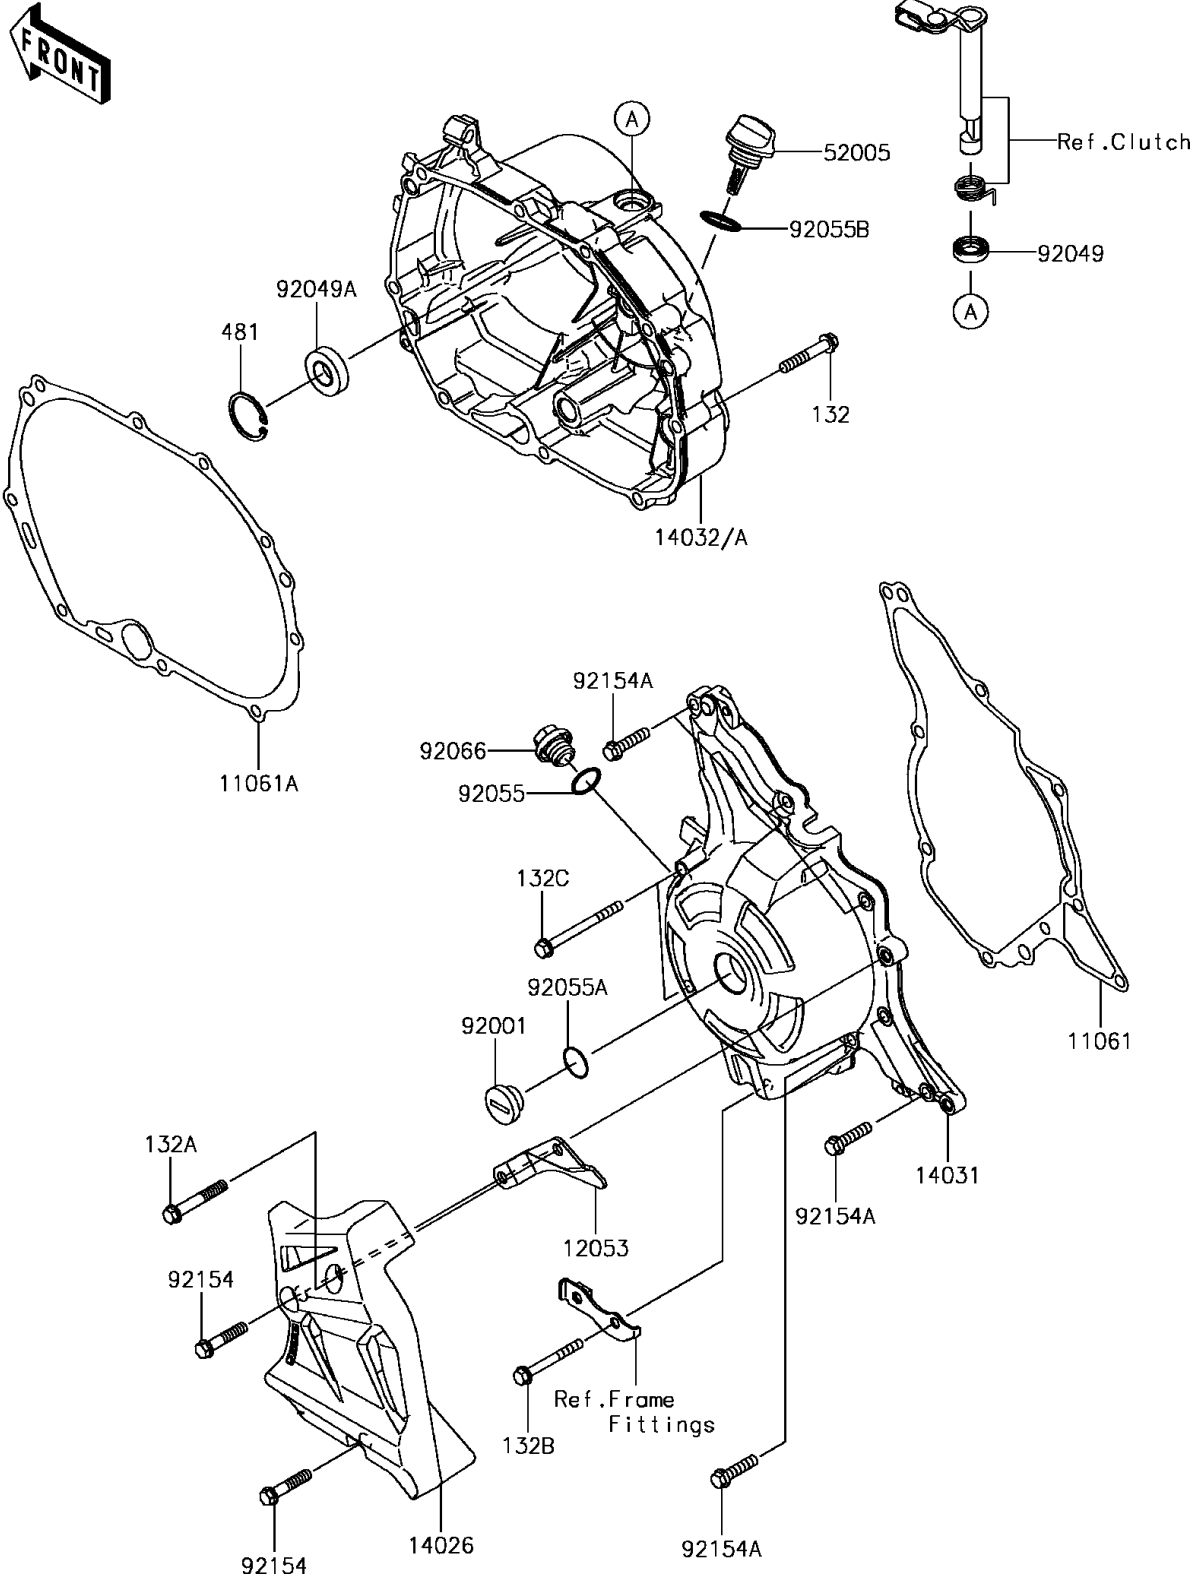

2018 Z125 PRO PARTS DIAGRAM

Engine Cover(s)

E1431

2018 Z125 PRO PARTS LIST

Engine Cover(s)

ITEM NAME	PART NUMBER	QUANTITY
GASKET,GENERATOR (Ref # 11061)	11061-0125	1
GASKET,CLUTCH COVER (Ref # 11061A)	11061-0289	1
GUIDE-CHAIN (Ref # 12053)	12053-0233	1
BOLT-FLANGED-SMALL,6X35 (Ref # 132)	132BA0635	9
BOLT-FLANGED-SMALL,6X40 (Ref # 132A)	132BA0640	1
BOLT-FLANGED-SMALL,6X45 (Ref # 132B)	132BA0645	1
BOLT-FLANGED-SMALL,6X60 (Ref # 132C)	132BA0660	2
COVER-CHAIN (Ref # 14026)	14026-0127	1
COVER-GENERATOR,F.M.GRAY (Ref # 14031)	14031-0575-26M	1
COVER-CLUTCH,F.M.GRAY (Ref # 14032A)	14032-0634-26M	1
CIRCLIP-TYPE-C,28MM (Ref # 481)	481J2800	1
GAUGE,OIL LEVEL (Ref # 52005)	52005-0756	1
BOLT,GENERATOR COVER CAP (Ref # 92001)	92001-1827	1
SEAL-OIL,12X20X5.5 (Ref # 92049)	92049-0142	1
SEAL-OIL,AC0387E0 (Ref # 92049A)	92049-1595	1
RING-O,14.8X2.4 (Ref # 92055)	92055-0153	1
RING-O,25.7X2.4 (Ref # 92055A)	92055-0154	1
RING-O,20X2 (Ref # 92055B)	92055-0155	1
PLUG,14X10 (Ref # 92066)	92066-1571	1
BOLT,FLANGED,6X30 (Ref # 92154)	92154-1080	2
BOLT,FLANGED,6X25 (Ref # 92154A)	92154-2154	6