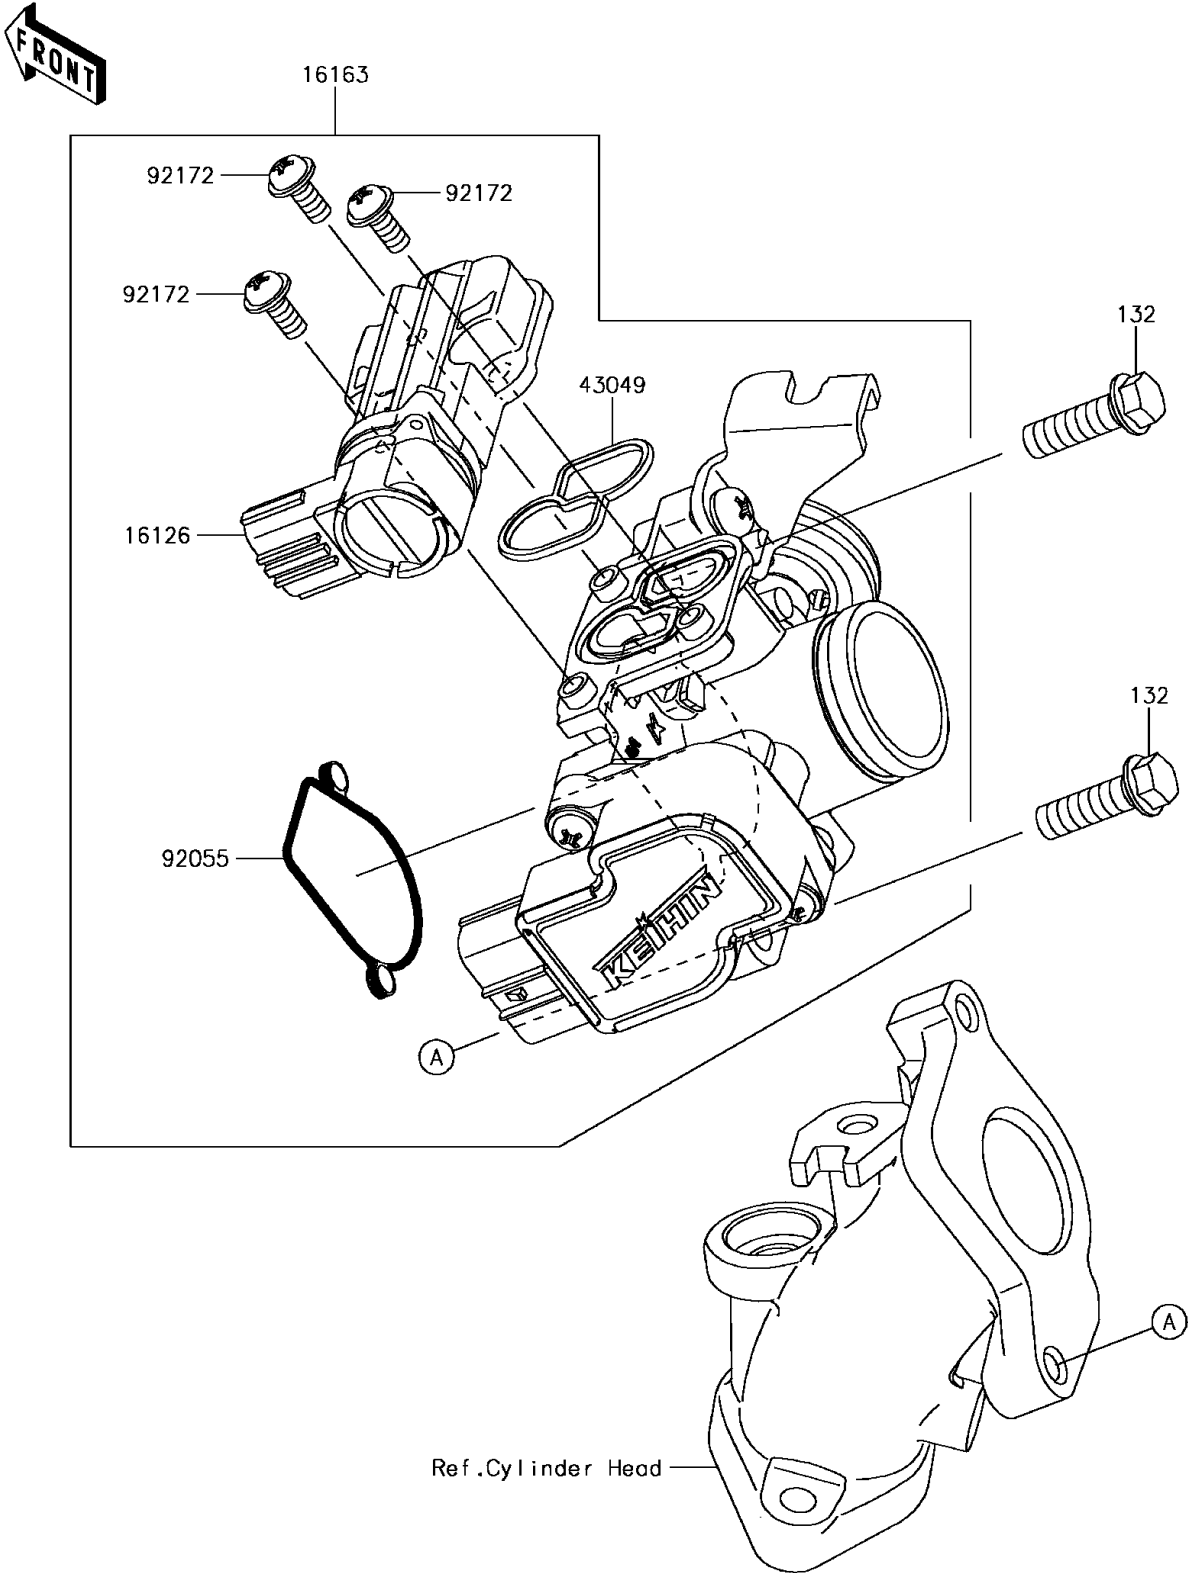

2017 Z125 Pro PARTS DIAGRAM

Throttle

E1510

2017 Z125 Pro PARTS LIST

Throttle

ITEM NAME	PART NUMBER	QUANTITY
BOLT-FLANGED-SMALL,6X20 (Ref # 132)	132BA0620	2
VALVE,ISC (Ref # 16126)	16126-0741	1
THROTTLE-ASSY (Ref # 16163)	16163-0862	1
PACKING (Ref # 43049)	43049-0561	1
RING-O (Ref # 92055)	92055-0879	1
SCREW (Ref # 92172)	92172-1136	3