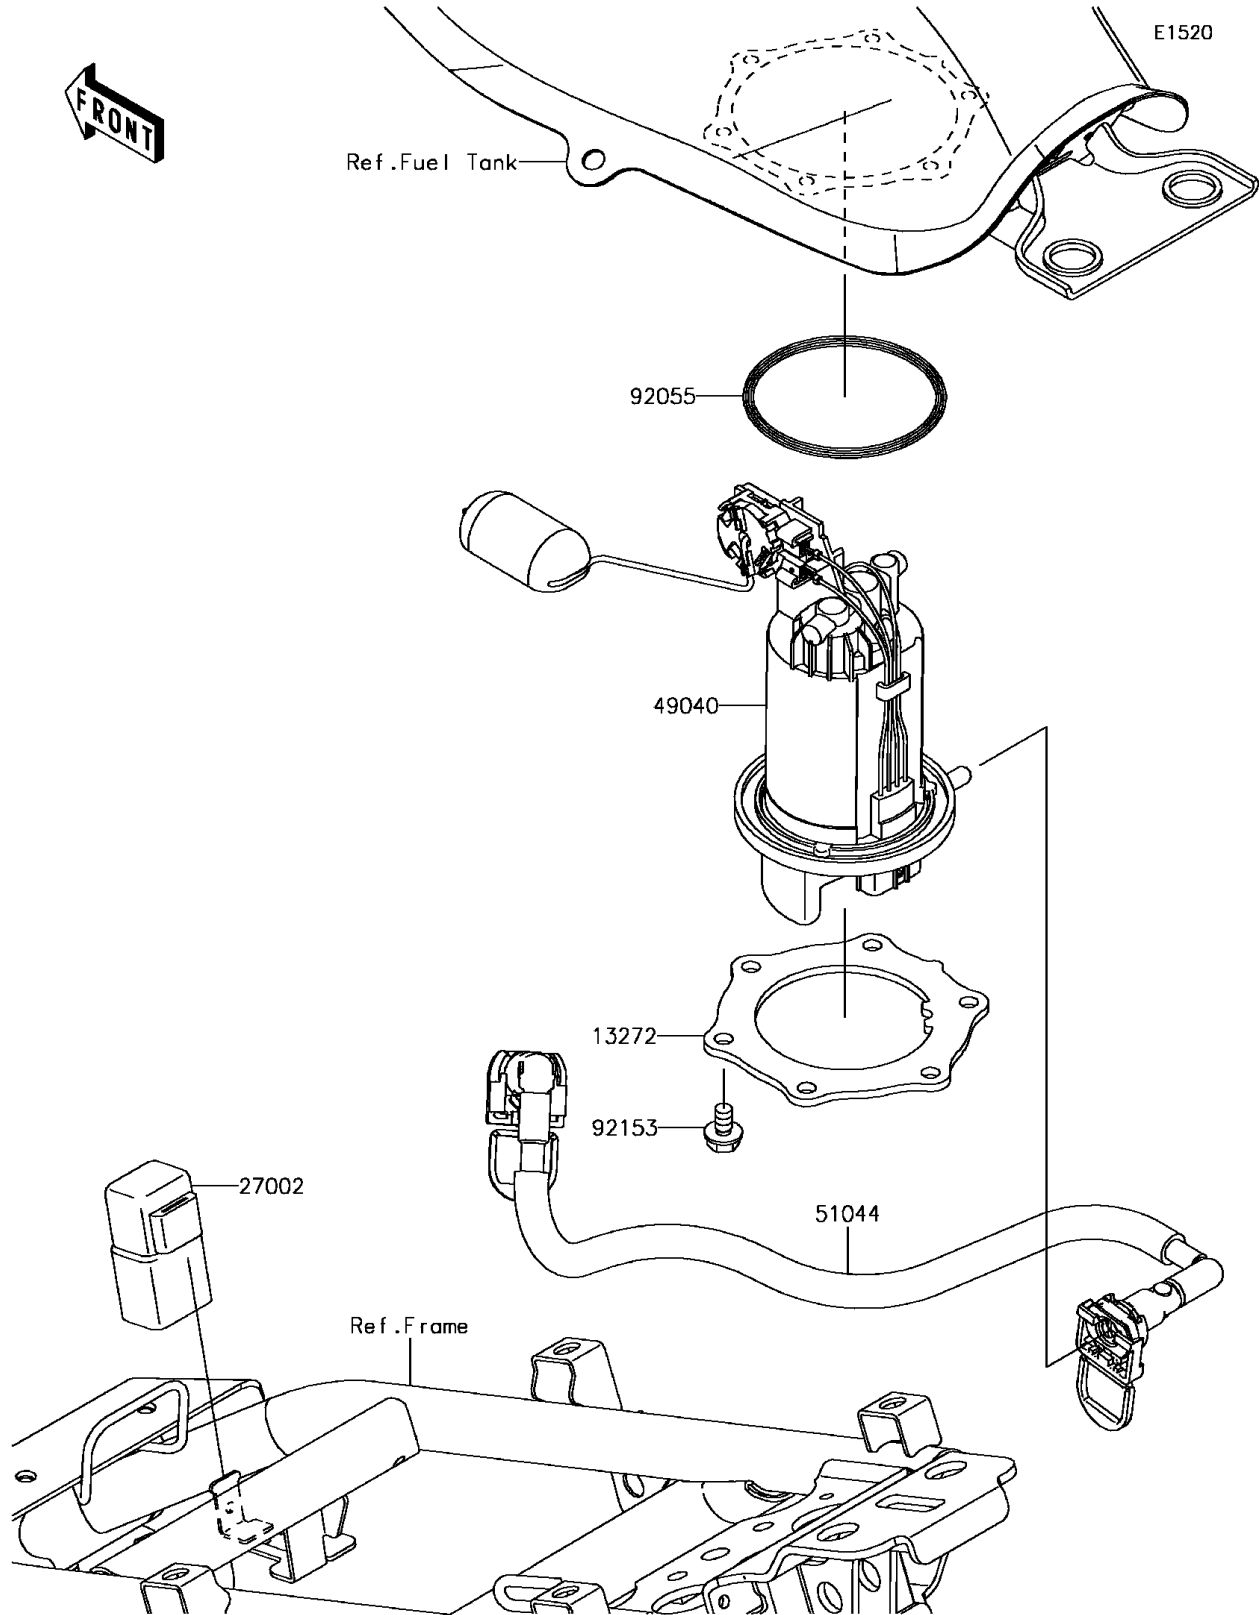

2017 Z125 Pro PARTS DIAGRAM

Fuel Pump

2017 Z125 Pro PARTS LIST

Fuel Pump

ITEM NAME	PART NUMBER	QUANTITY
PLATE,FUEL PUMP (Ref # 13272)	13272-1957	1
RELAY-ASSY (Ref # 27002)	27002-1086	1
PUMP-FUEL (Ref # 49040)	49040-0755	1
TUBE-ASSY (Ref # 51044)	51044-0784	1
RING-O,66.6X3.5 (Ref # 92055)	92055-0838	1
BOLT,FLANGED,6X12 (Ref # 92153)	92153-1295	6