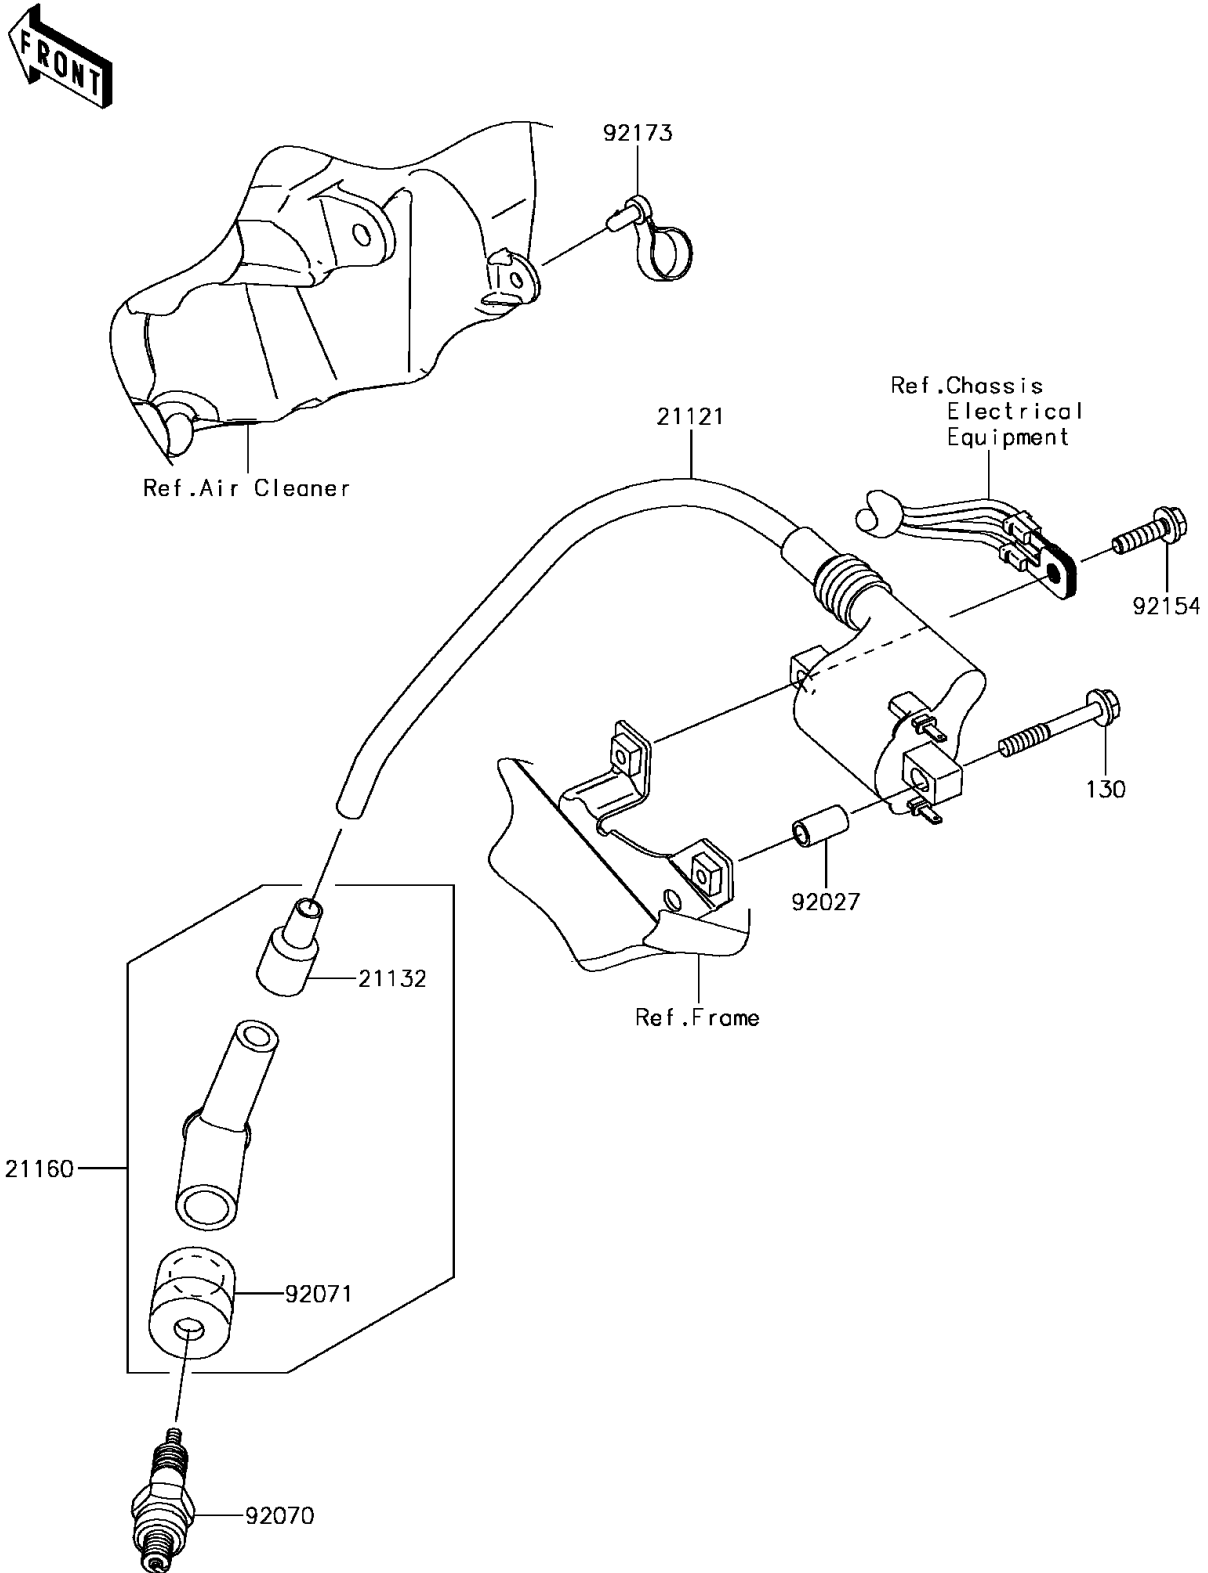

2017 Z125 Pro PARTS DIAGRAM

Ignition System

E1830

2017 Z125 Pro PARTS LIST

Ignition System

ITEM NAME	PART NUMBER	QUANTITY
BOLT-FLANGED,5X35 (Ref # 130)	130BA0535	1
COIL-IGNITION (Ref # 21121)	21121-0727	1
GROMMET,HIGH TENSION (Ref # 21132)	21132-005	1
CAP-ASSY-PLUG (Ref # 21160)	21160-1085	1
COLLAR,5.6X8X14.5 (Ref # 92027)	92027-1789	1
PLUG-SPARK,CR6HSA(NGK) (Ref # 92070)	92070-0023	1
GROMMET,PLUG CAP (Ref # 92071)	92071-1184	1
BOLT,FLANGED,5X18 (Ref # 92154)	92154-0785	1
CLAMP,SPEED,L=58 (Ref # 92173)	92173-1077	1