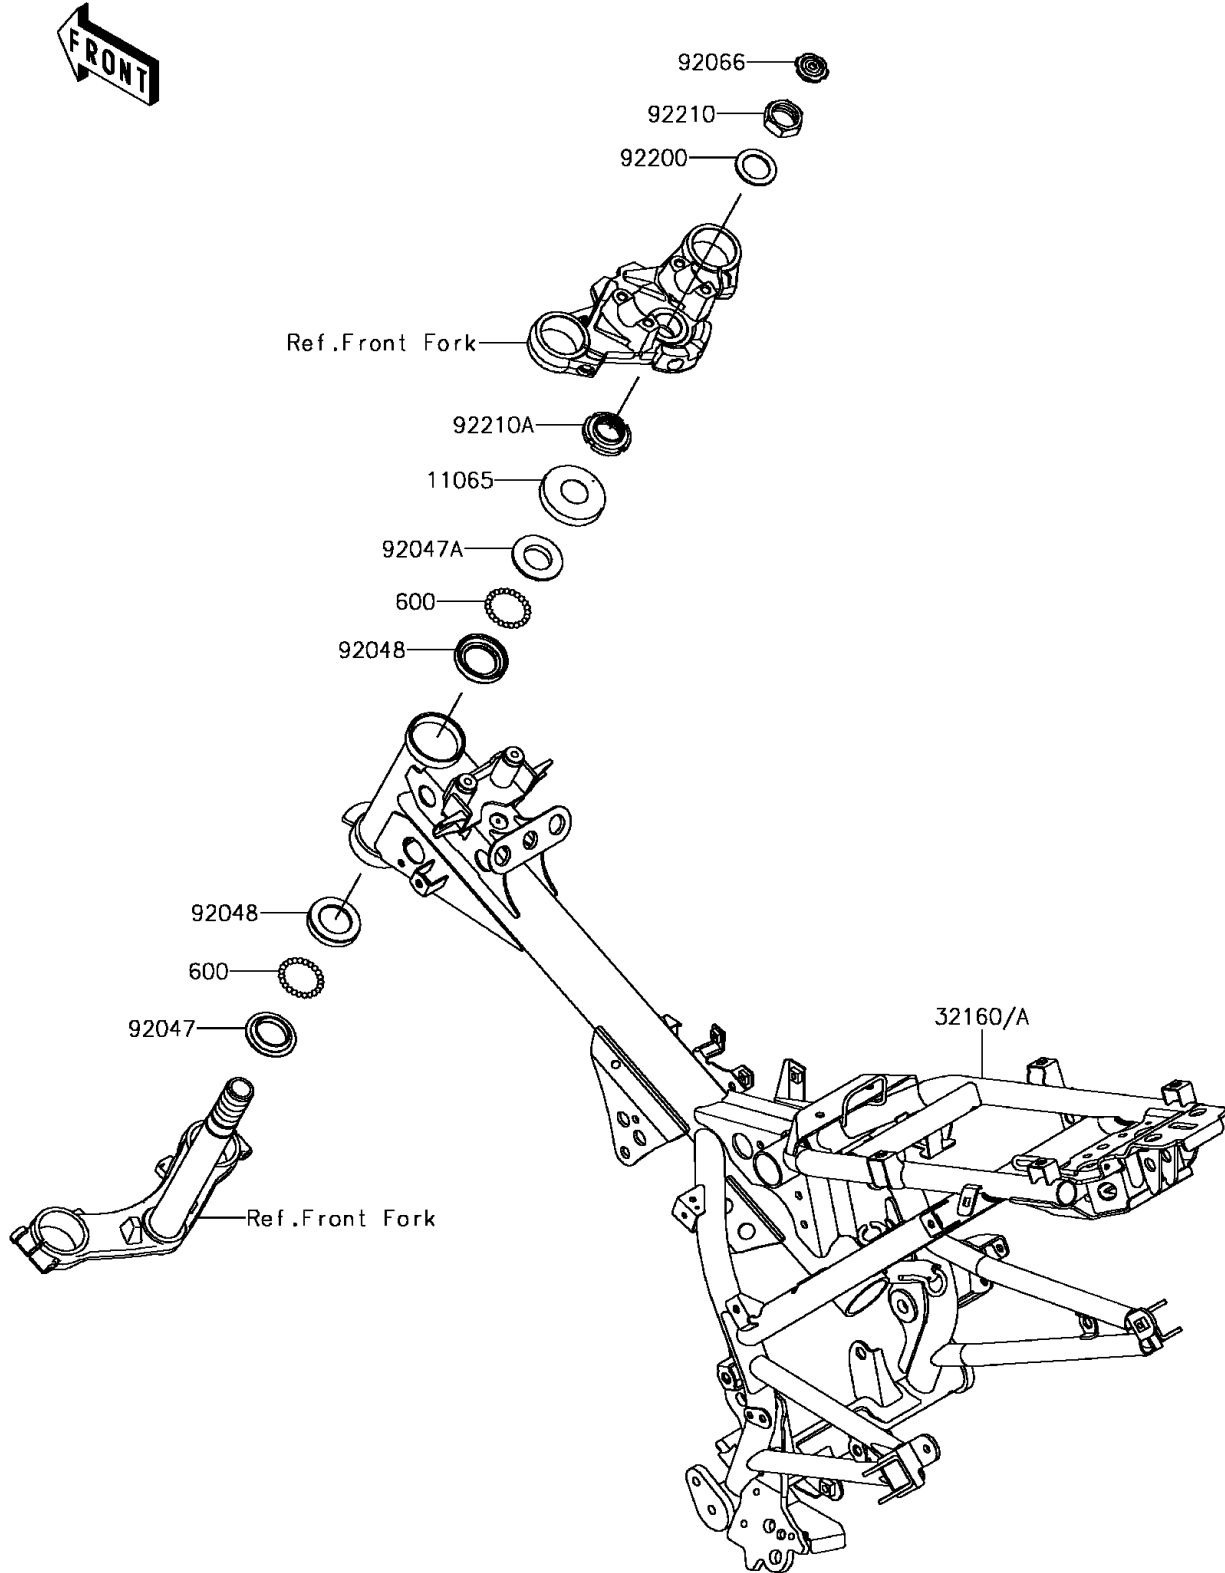

# 2017 Z125 Pro KRT Edition PARTS DIAGRAM

Frame

F2120

## 2017 Z125 Pro KRT Edition PARTS LIST

### Frame

ITEM NAME	PART NUMBER	QUANTITY
CAP,STEERING (Ref # 11065)	11065-0935	1
FRAME-COMP,BLACK (Ref # 32160)	32160-0898-10	1
BALL-STEEL,3/16 (Ref # 600)	600A0600	46
RACE,STEERING STEM BEARING (Ref # 92047)	92047-013	1
CONE,STEERING STEM BEARING (Ref # 92047A)	92047-014	1
RACE,STEERING STEM BEARING (Ref # 92048)	92048-009	2
PLUG,STEERING (Ref # 92066)	92066-0826	1
WASHER,24.5X36X2.3 (Ref # 92200)	92200-1752	1
NUT,LOCK,24MM (Ref # 92210)	92210-0467	1
NUT,24MM (Ref # 92210A)	92210-0614	1