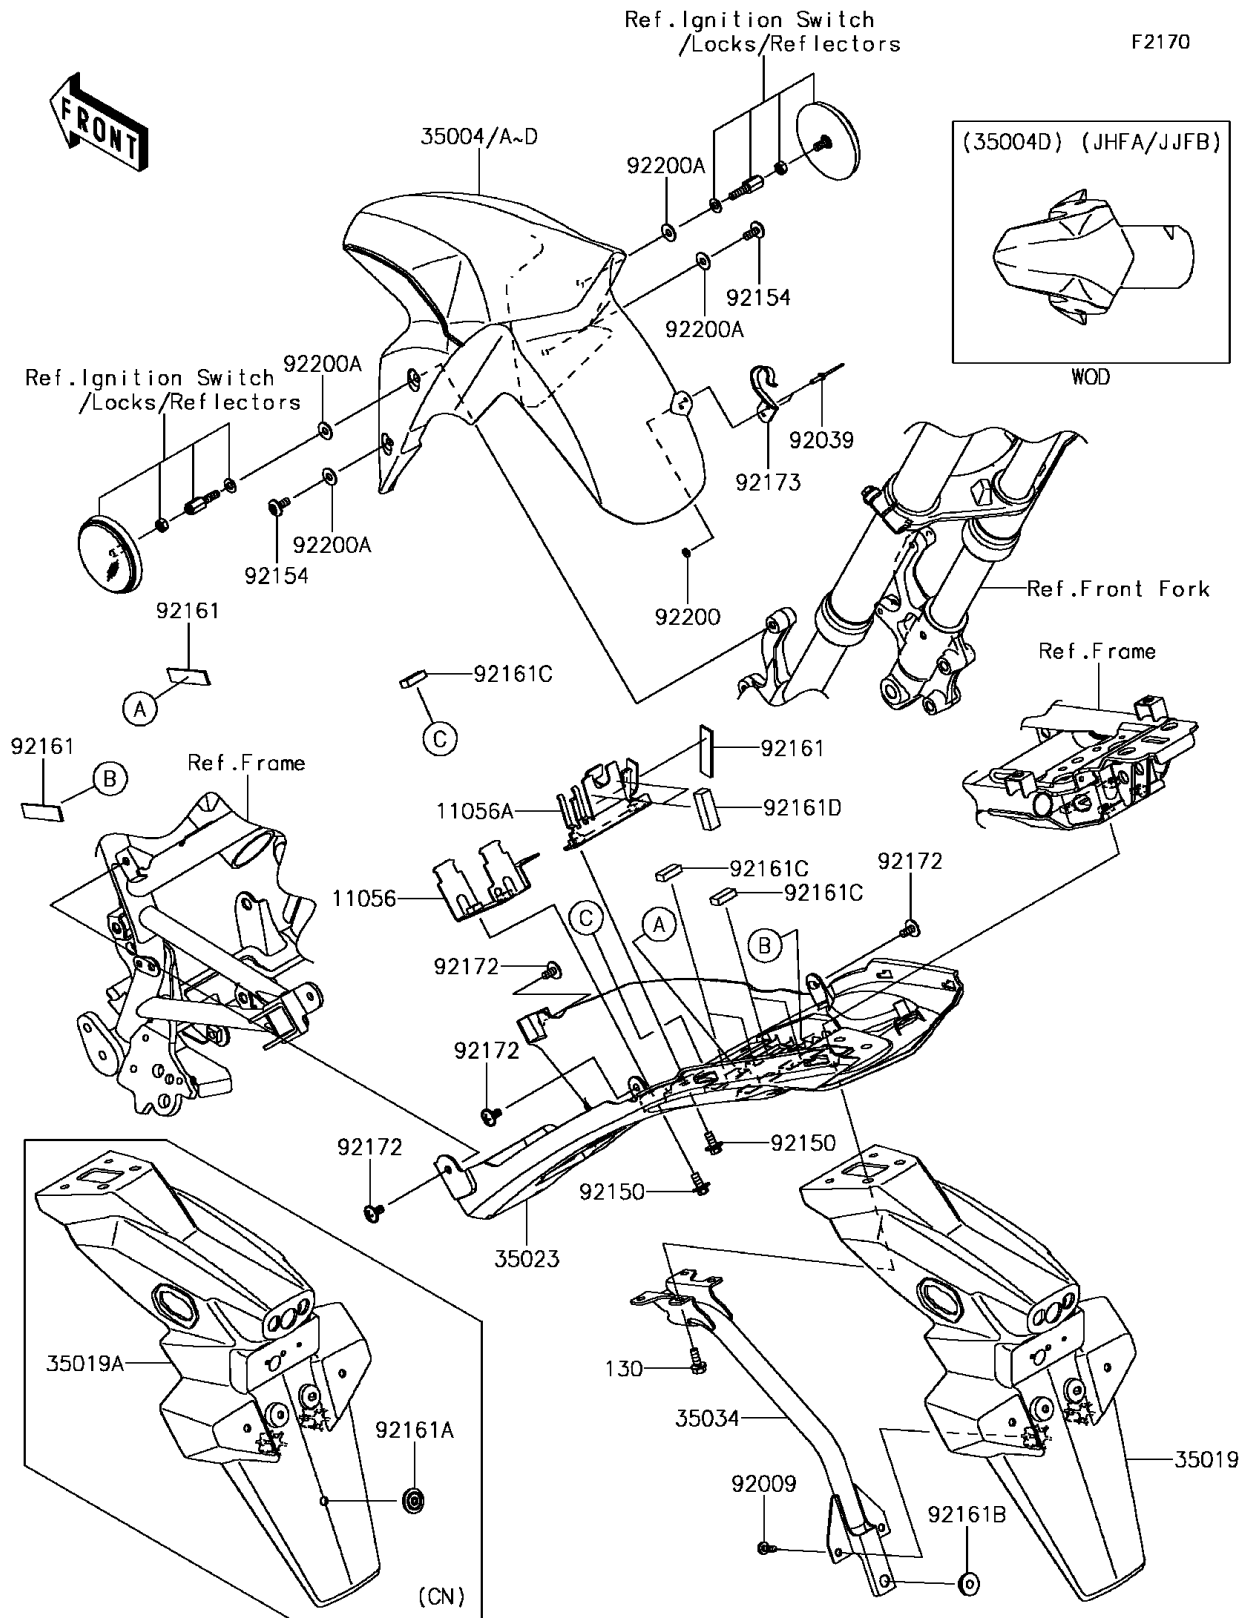

# 2018 Z125 PRO PARTS DIAGRAM

## 2018 Z125 PRO PARTS LIST

### Fenders

ITEM NAME	PART NUMBER	QUANTITY
BRACKET (Ref # 11056)	11056-7604	1
BRACKET (Ref # 11056A)	11056-7605	1
BOLT-FLANGED,6X16 (Ref # 130)	130BA0616	4
FENDER-FRONT,M.C.GRAY (Ref # 35004)	35004-0352-36M	1
FLAP (Ref # 35019)	35019-0605	1
FENDER-REAR (Ref # 35023)	35023-0410	1
REINFORCE (Ref # 35034)	35034-0597	1
SCREW,6X14 (Ref # 92009)	92009-3845	2
RIVET (Ref # 92039)	92039-1231	2
BOLT,6X14 (Ref # 92150)	92150-1340	4
BOLT,SOCKET,6X14 (Ref # 92154)	92154-2161	2
DAMPER (Ref # 92161)	92161-1359	3
DAMPER (Ref # 92161B)	92161-1810	1
DAMPER (Ref # 92161C)	92161-1842	5
DAMPER,10X35X11 (Ref # 92161D)	92161-1924	2
SCREW,6X12 (Ref # 92172)	92172-0394	4
CLAMP (Ref # 92173)	92173-1485	1
WASHER,3.5X8X1 (Ref # 92200)	92200-1251	2
WASHER,6.5X16X1 (Ref # 92200A)	92200-1784	4