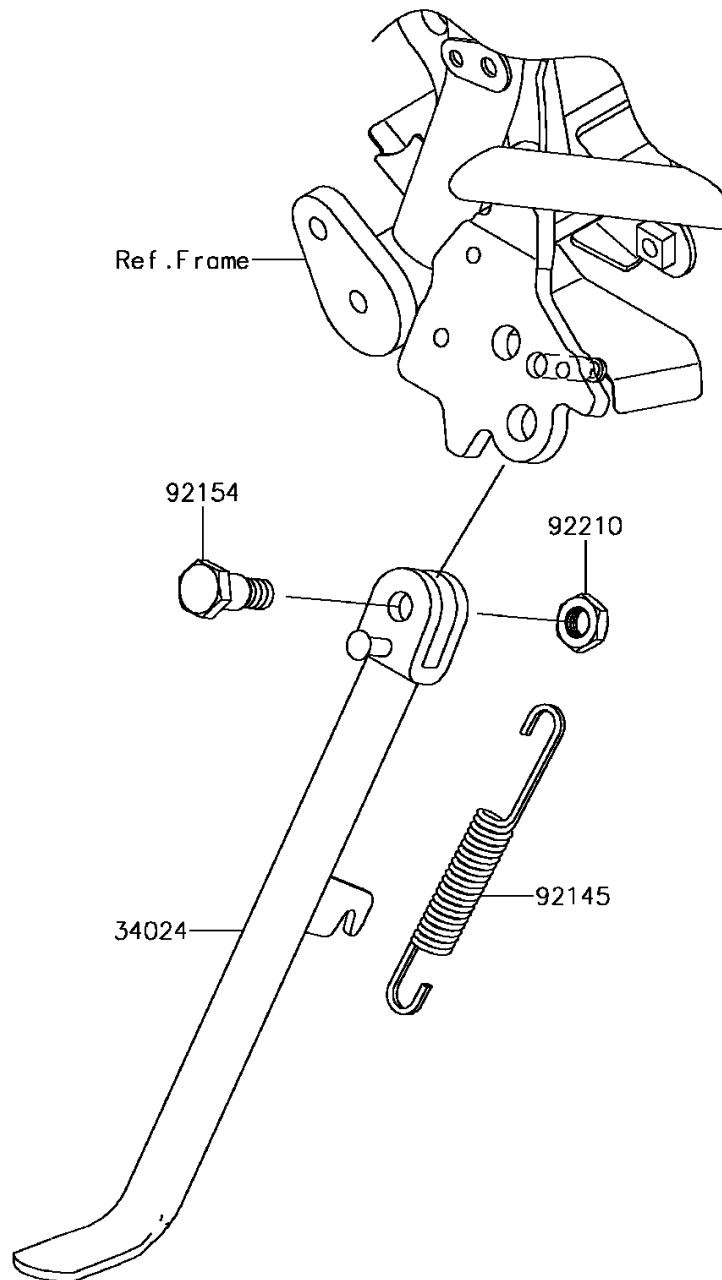

2017 Z125 Pro PARTS DIAGRAM

Stand(s)

F2190

2017 Z125 Pro PARTS LIST

Stand(s)

ITEM NAME	PART NUMBER	QUANTITY
STAND-SIDE,BLACK (Ref # 34024)	34024-0044-18R	1
SPRING,SIDE STAND (Ref # 92145)	92145-0562	1
BOLT,SIDE STAND (Ref # 92154)	92154-0976	1
NUT,LOCK,10MM (Ref # 92210)	92210-1509	1