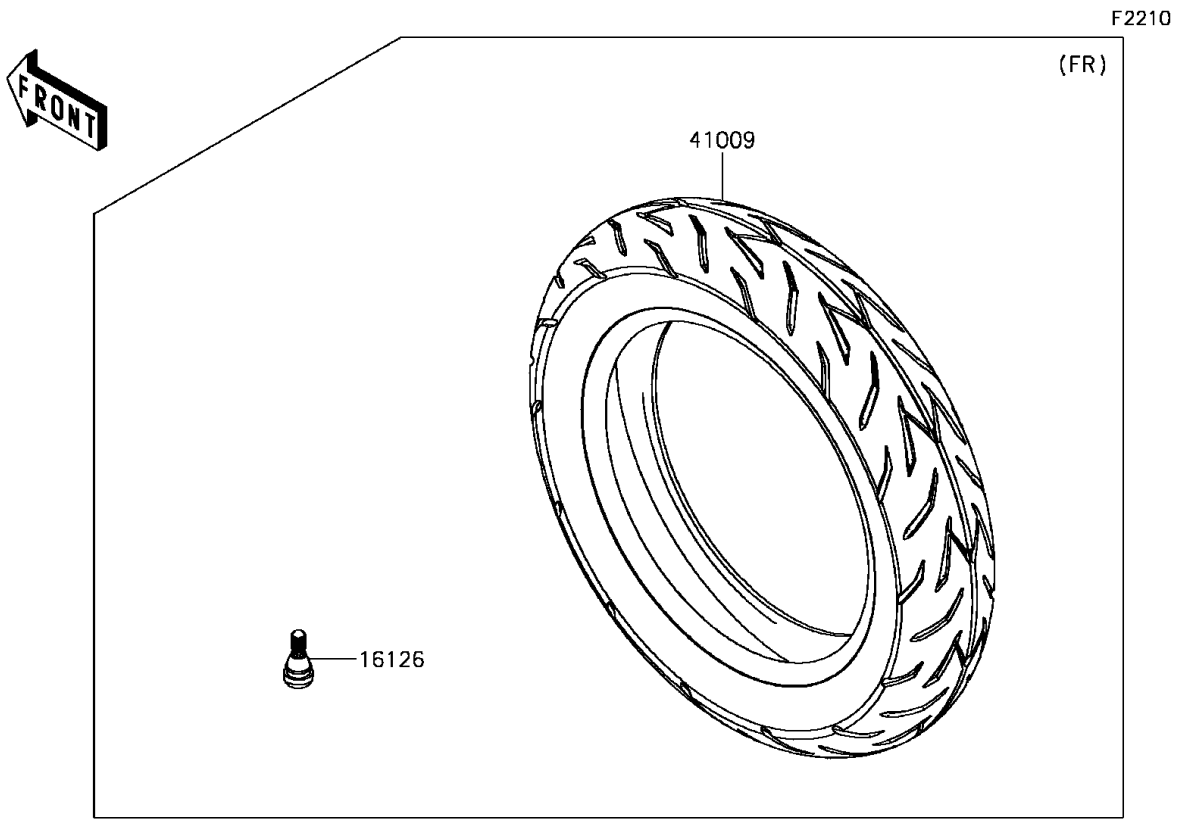

2018 Z125 PRO PARTS DIAGRAM

Tires

2018 Z125 PRO PARTS LIST

Tires

ITEM NAME	PART NUMBER	QUANTITY
VALVE,TIRE (Ref # 16126)	16126-1140	2
TIRE,FR,100/90-12 49J,NR77U(IRC) (Ref # 41009)	41009-0698	1
TIRE,RR,120/70-12 51L,NR77U (Ref # 41009A)	41009-0699	1