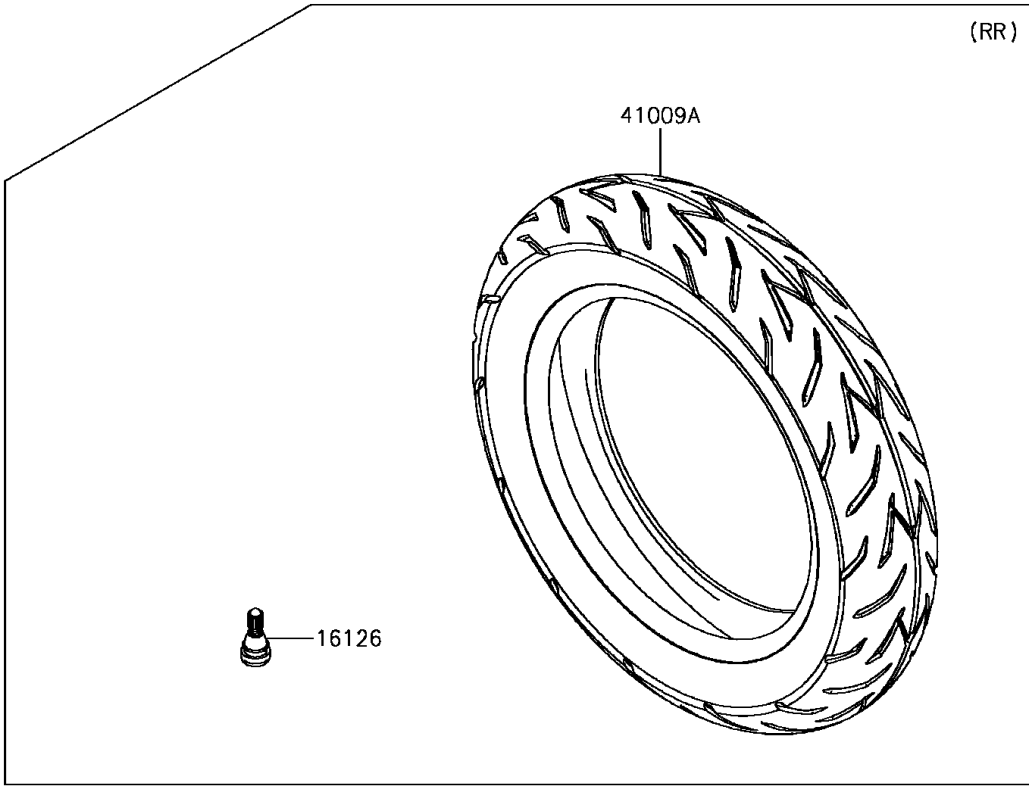

2018 Z125 PRO PARTS DIAGRAM

Tires

2018 Z125 PRO PARTS LIST

Tires

ITEM NAME	PART NUMBER	QUANTITY
VALVE,TIRE (Ref # 16126)	16126-1140	2
TIRE,FR,100/90-12 49J,NR77U(IRC) (Ref # 41009)	41009-0698	1
TIRE,RR,120/70-12 51L,NR77U (Ref # 41009A)	41009-0699	1