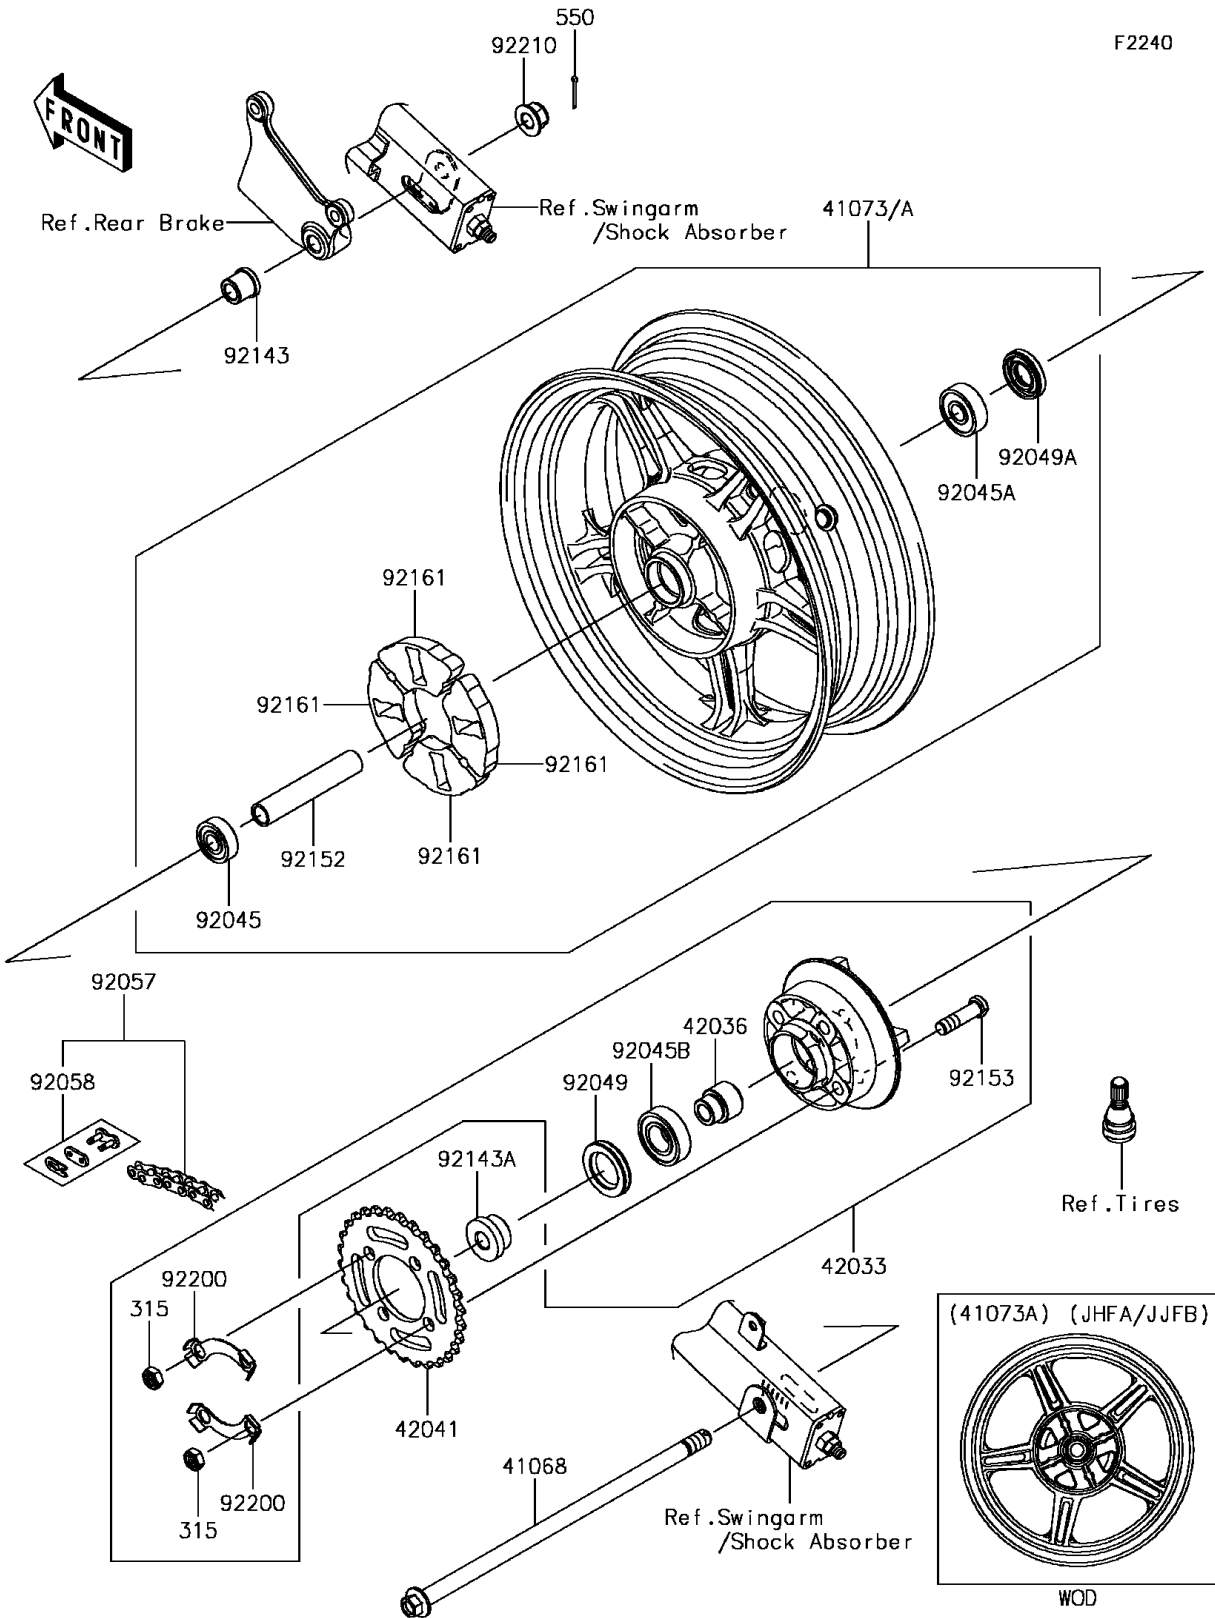

2017 Z125 Pro PARTS DIAGRAM

Rear Wheel/Chain

2017 Z125 Pro PARTS LIST

Rear Wheel/Chain

ITEM NAME	PART NUMBER	QUANTITY
NUT-HEX-FINE,10MM (Ref # 315)	315BA1000	4
AXLE,12X290 (Ref # 41068)	41068-0610	1
WHEEL-ASSY,RR,G.BLACK (Ref # 41073A)	41073-0673-QT	1
COUPLING-ASSY,RR HUB (Ref # 42033)	42033-0575	1
SLEEVE,RR HUB COUPLING,L=29 (Ref # 42036)	42036-1292	1
SPROCKET-HUB,30T (Ref # 42041)	42041-0154	1
PIN-COTTER,2.5X20 (Ref # 550)	550AA2520	1
BEARING-BALL,6201-LLHC3P6 (Ref # 92045)	92045-0161	1
BEARING-BALL,6301-LLHC3P6 (Ref # 92045A)	92045-0162	1
BEARING-BALL,6004-LUC3P6 (Ref # 92045B)	92045-0163	1
SEAL-OIL,SC26X42X8 (Ref # 92049)	92049-1490	1
SEAL-OIL,KCY19X37X7 (Ref # 92049A)	92049-1491	1
CHAIN,DRIVE,DID420AD (Ref # 92057)	92057-0204	1
JOINT-CHAIN,DRIVE (Ref # 92058)	92058-0026	1
COLLAR,RR AXLE,L=19 (Ref # 92143)	92143-1420	1
COLLAR,RR AXLE,LH,L=17 (Ref # 92143A)	92143-1533	1
COLLAR,12.7X17.3X94.5 (Ref # 92152)	92152-2140	1
BOLT,10X36 (Ref # 92153)	92153-1120	4
DAMPER,RR HUB SHOCK (Ref # 92161)	92161-0084	4
WASHER,LOCK (Ref # 92200)	92200-0903	2
NUT,LOCK,FLANGED,12MM (Ref # 92210)	92210-1513	1