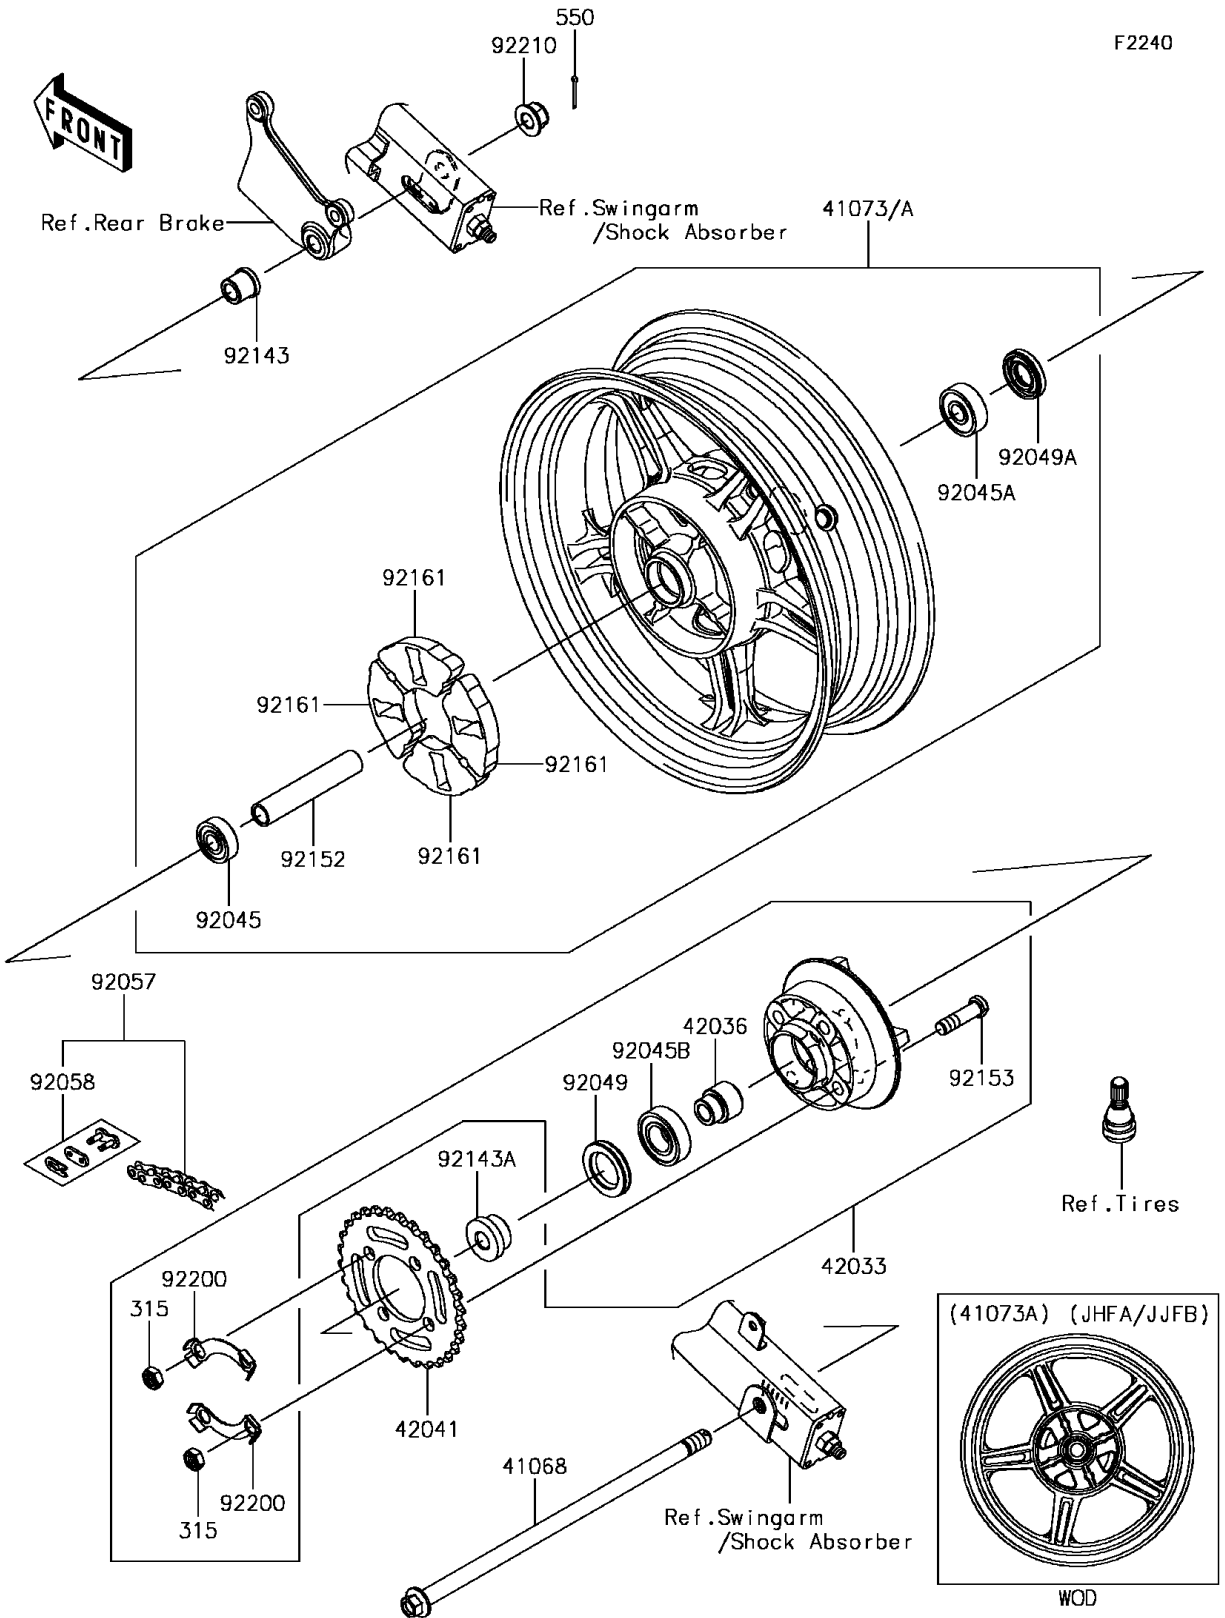

2018 Z125 PRO PARTS DIAGRAM

Rear Wheel/Chain

2018 Z125 PRO PARTS LIST

Rear Wheel/Chain

ITEM NAME	PART NUMBER	QUANTITY
NUT-HEX-FINE,10MM (Ref # 315)	315BA1000	4
AXLE,12X290 (Ref # 41068)	41068-0610	1
WHEEL-ASSY,RR,G.BLACK (Ref # 41073A)	41073-0673-QT	1
COUPLING-ASSY,RR HUB (Ref # 42033)	42033-0575	1
SLEEVE,RR HUB COUPLING,L=29 (Ref # 42036)	42036-1292	1
SPROCKET-HUB,30T (Ref # 42041)	42041-0154	1
PIN-COTTER,2.5X20 (Ref # 550)	550AA2520	1
BEARING-BALL,6201-LLHC3P6 (Ref # 92045)	92045-0161	1
BEARING-BALL,6301-LLHC3P6 (Ref # 92045A)	92045-0162	1
BEARING-BALL,6004-LUC3P6 (Ref # 92045B)	92045-0163	1
SEAL-OIL,SC26X42X8 (Ref # 92049)	92049-1490	1
SEAL-OIL,KCY19X37X7 (Ref # 92049A)	92049-1491	1
CHAIN,DRIVE,DID420AD (Ref # 92057)	92057-0204	1
JOINT-CHAIN,DRIVE (Ref # 92058)	92058-0026	1
COLLAR,RR AXLE,L=19 (Ref # 92143)	92143-1420	1
COLLAR,RR AXLE,LH,L=17 (Ref # 92143A)	92143-1533	1
COLLAR,12.7X17.3X94.5 (Ref # 92152)	92152-2140	1
BOLT,10X36 (Ref # 92153)	92153-1120	4
DAMPER,RR HUB SHOCK (Ref # 92161)	92161-0084	4
WASHER,LOCK (Ref # 92200)	92200-0903	2
NUT,LOCK,FLANGED,12MM (Ref # 92210)	92210-1513	1