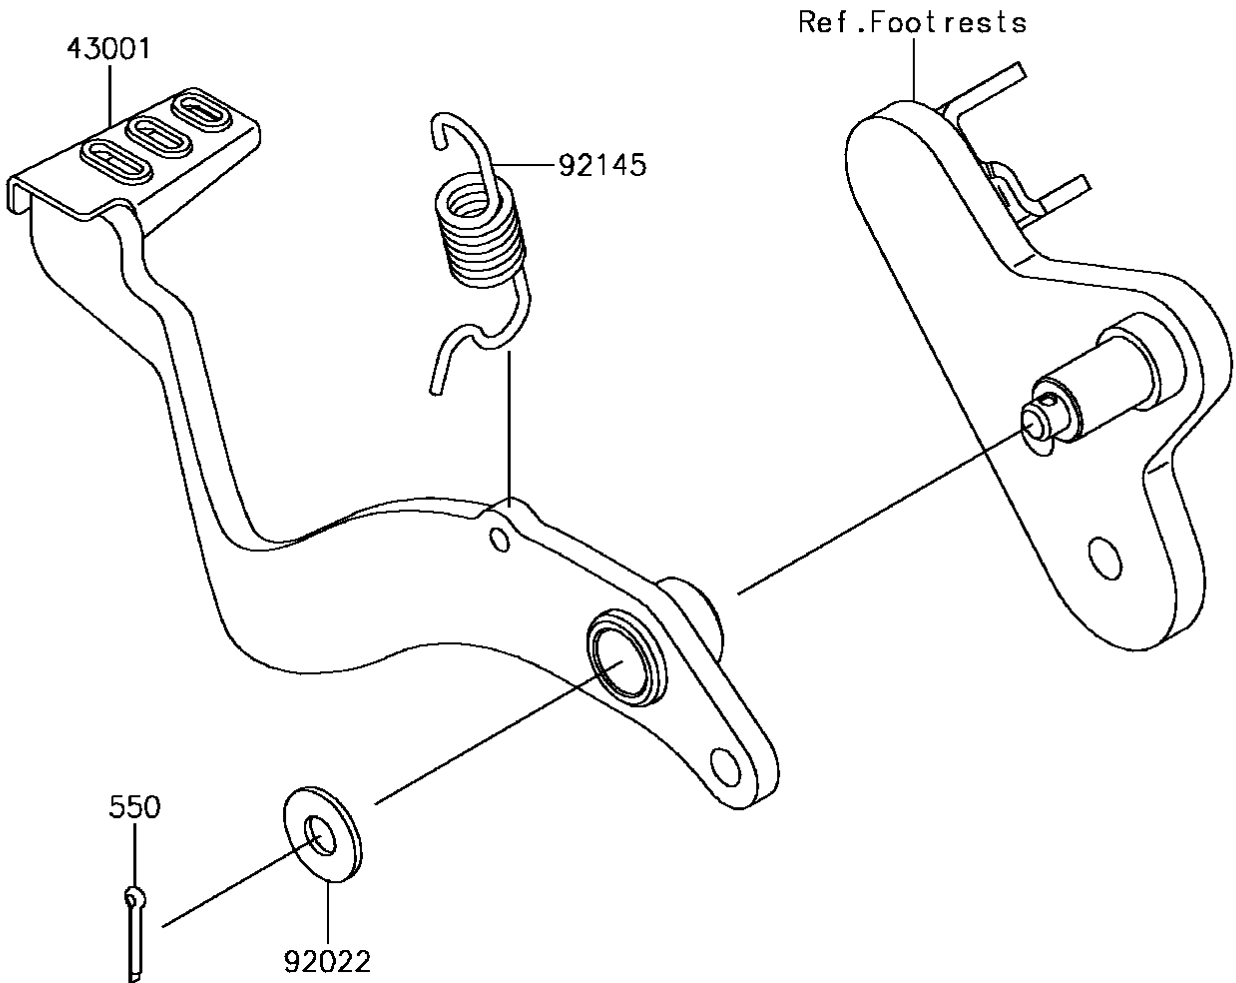

2017 Z125 Pro PARTS DIAGRAM

Brake Pedal/Torque Link

F2260

2017 Z125 Pro PARTS LIST

Brake Pedal/Torque Link

ITEM NAME	PART NUMBER	QUANTITY
LEVER-BRAKE (Ref # 43001)	43001-0744	1
PIN-COTTER,2.5X15 (Ref # 550)	550AA2515	1
WASHER,8.5X20X1.6 (Ref # 92022)	92022-1561	1
SPRING (Ref # 92145)	92145-1722	1