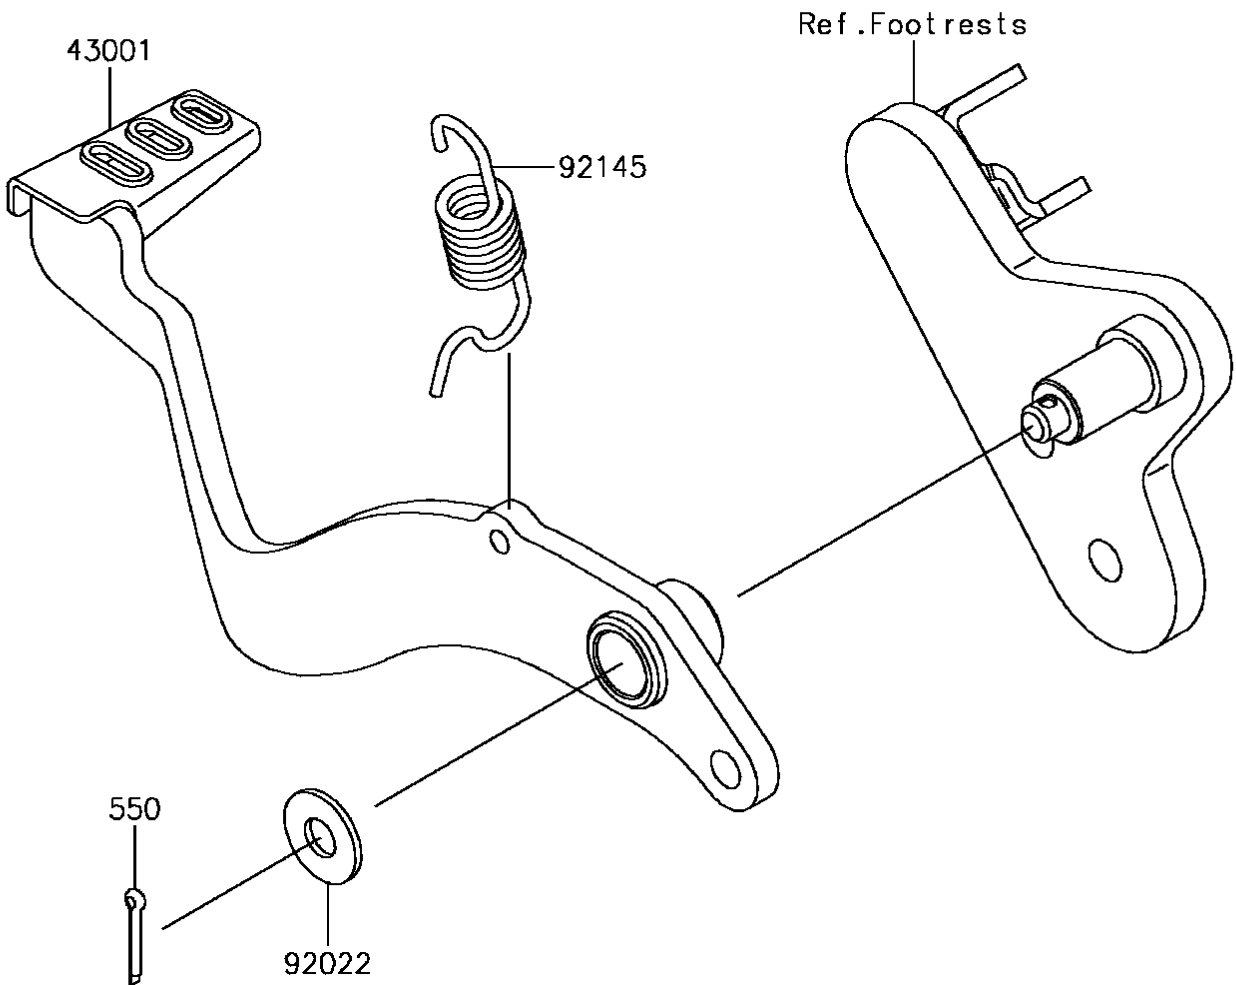

2018 Z125 PRO KRT EDITION PARTS DIAGRAM

Brake Pedal/Torque Link

F2260

2018 Z125 PRO KRT EDITION PARTS LIST

Brake Pedal/Torque Link

ITEM NAME	PART NUMBER	QUANTITY
LEVER-BRAKE (Ref # 43001)	43001-0744	1
PIN-COTTER,2.5X15 (Ref # 550)	550AA2515	1
WASHER,8.5X20X1.6 (Ref # 92022)	92022-1561	1
SPRING (Ref # 92145)	92145-1722	1