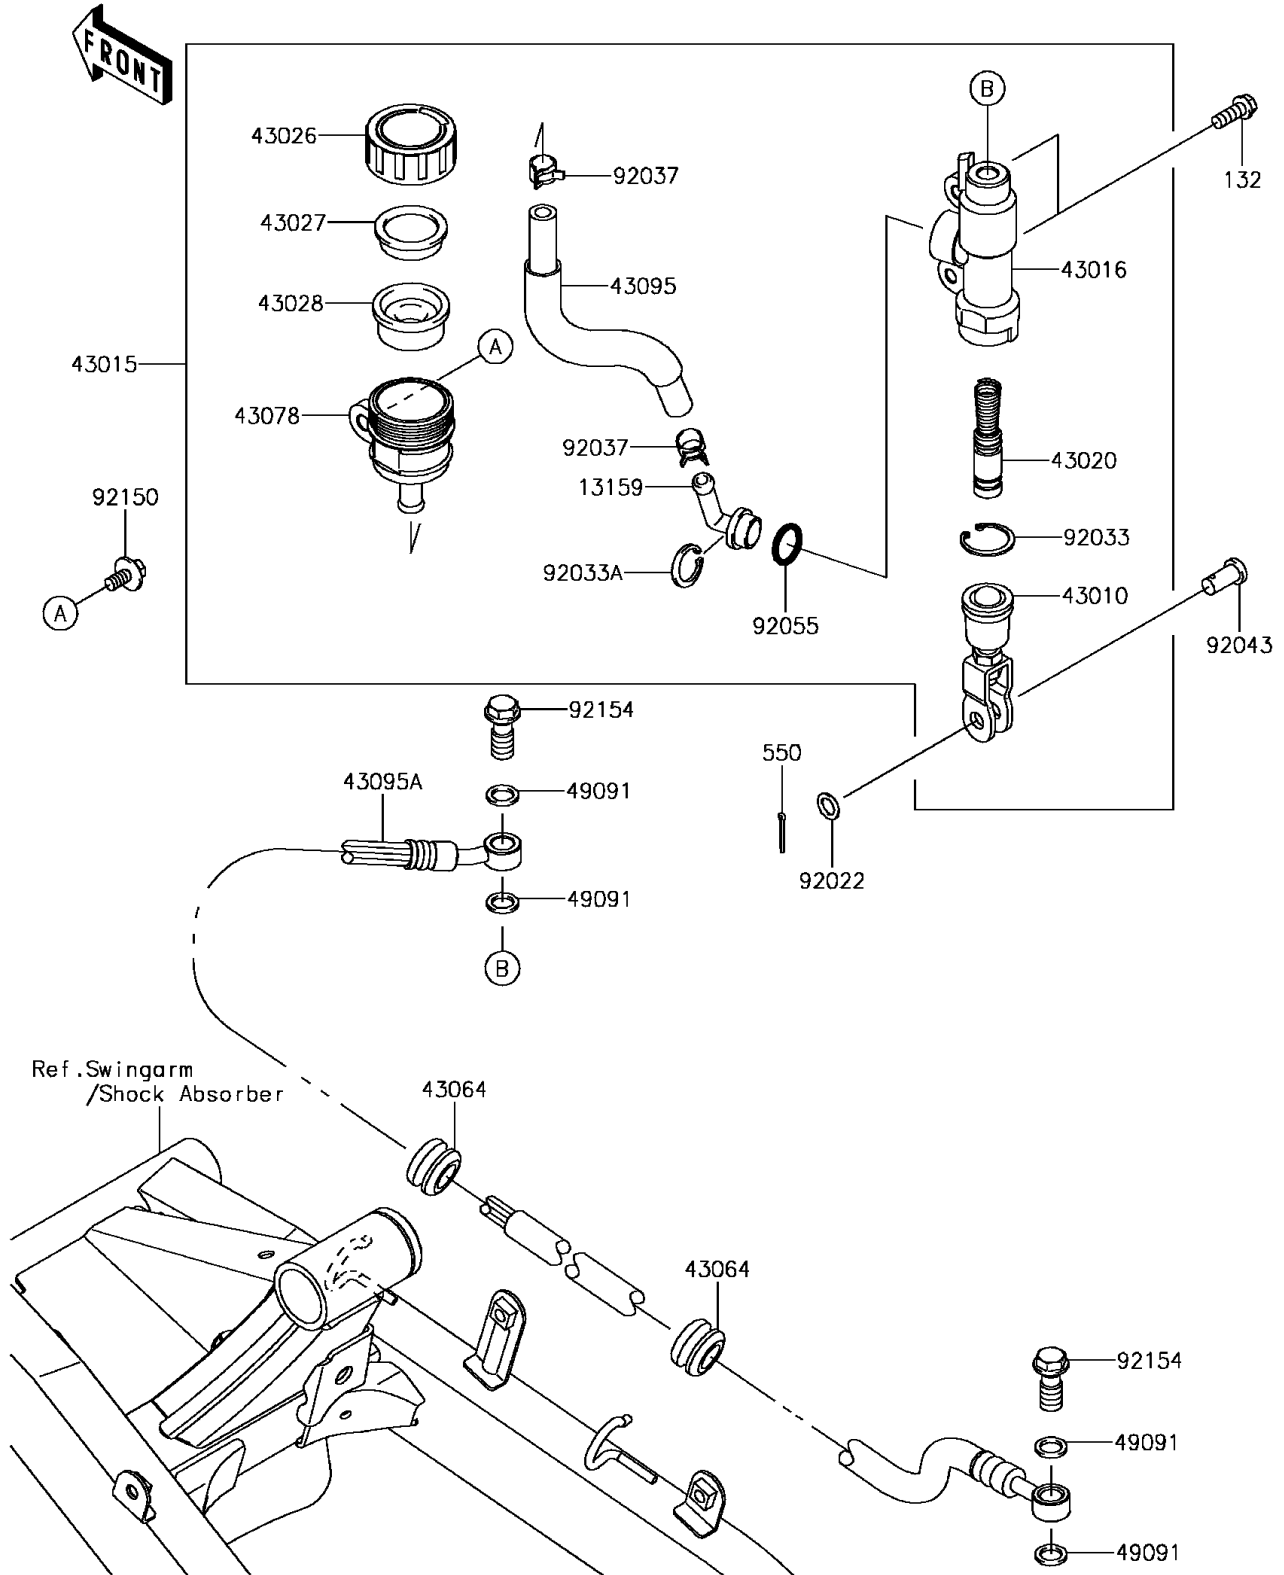

2017 Z125 Pro PARTS DIAGRAM

Rear Master Cylinder

F2293

2017 Z125 Pro PARTS LIST

Rear Master Cylinder

ITEM NAME	PART NUMBER	QUANTITY
CONNECTOR (Ref # 13159)	13159-1056	1
BOLT-FLANGED-SMALL,6X16 (Ref # 132)	132BA0616	2
ROD-ASSY-BRAKE (Ref # 43010)	43010-1068	1
CYLINDER-ASSY-MASTER,RR (Ref # 43015)	43015-0635	1
CYLINDER-MASTER (Ref # 43016)	43016-1149	1
PISTON-COMP-BRAKE (Ref # 43020)	43020-1094	1
CAP-BRAKE (Ref # 43026)	43026-1062	1
PLATE-DIAPHRAGM (Ref # 43027)	43027-1053	1
DIAPHRAGM (Ref # 43028)	43028-1065	1
GROMMET,HOSE CLAMP (Ref # 43064)	43064-006	2
RESERVOIR (Ref # 43078)	43078-1080	1
HOSE-BRAKE,RESERVOIR (Ref # 43095)	43095-0904	1
HOSE-BRAKE,RR,559MM (Ref # 43095A)	43095-0905	1
WASHER-SEAL,10.1X14.5X1.5 (Ref # 49091)	49091-0001	4
PIN-COTTER,2.0X15 (Ref # 550)	550AA2015	1
WASHER,8.5X13X1 (Ref # 92022)	92022-1028	1
RING-SNAP,20.9X24.6X1.2 (Ref # 92033)	92033-0079	1
RING-SNAP,20.5MM (Ref # 92033A)	92033-1186	1
CLAMP (Ref # 92037)	92037-1710	2
PIN (Ref # 92043)	92043-0004	1
RING-O,14.8X2.4 (Ref # 92055)	92055-0741	1
BOLT,6X14 (Ref # 92150)	92150-1340	1
BOLT,OIL,10X23 (Ref # 92154)	92154-0830	2