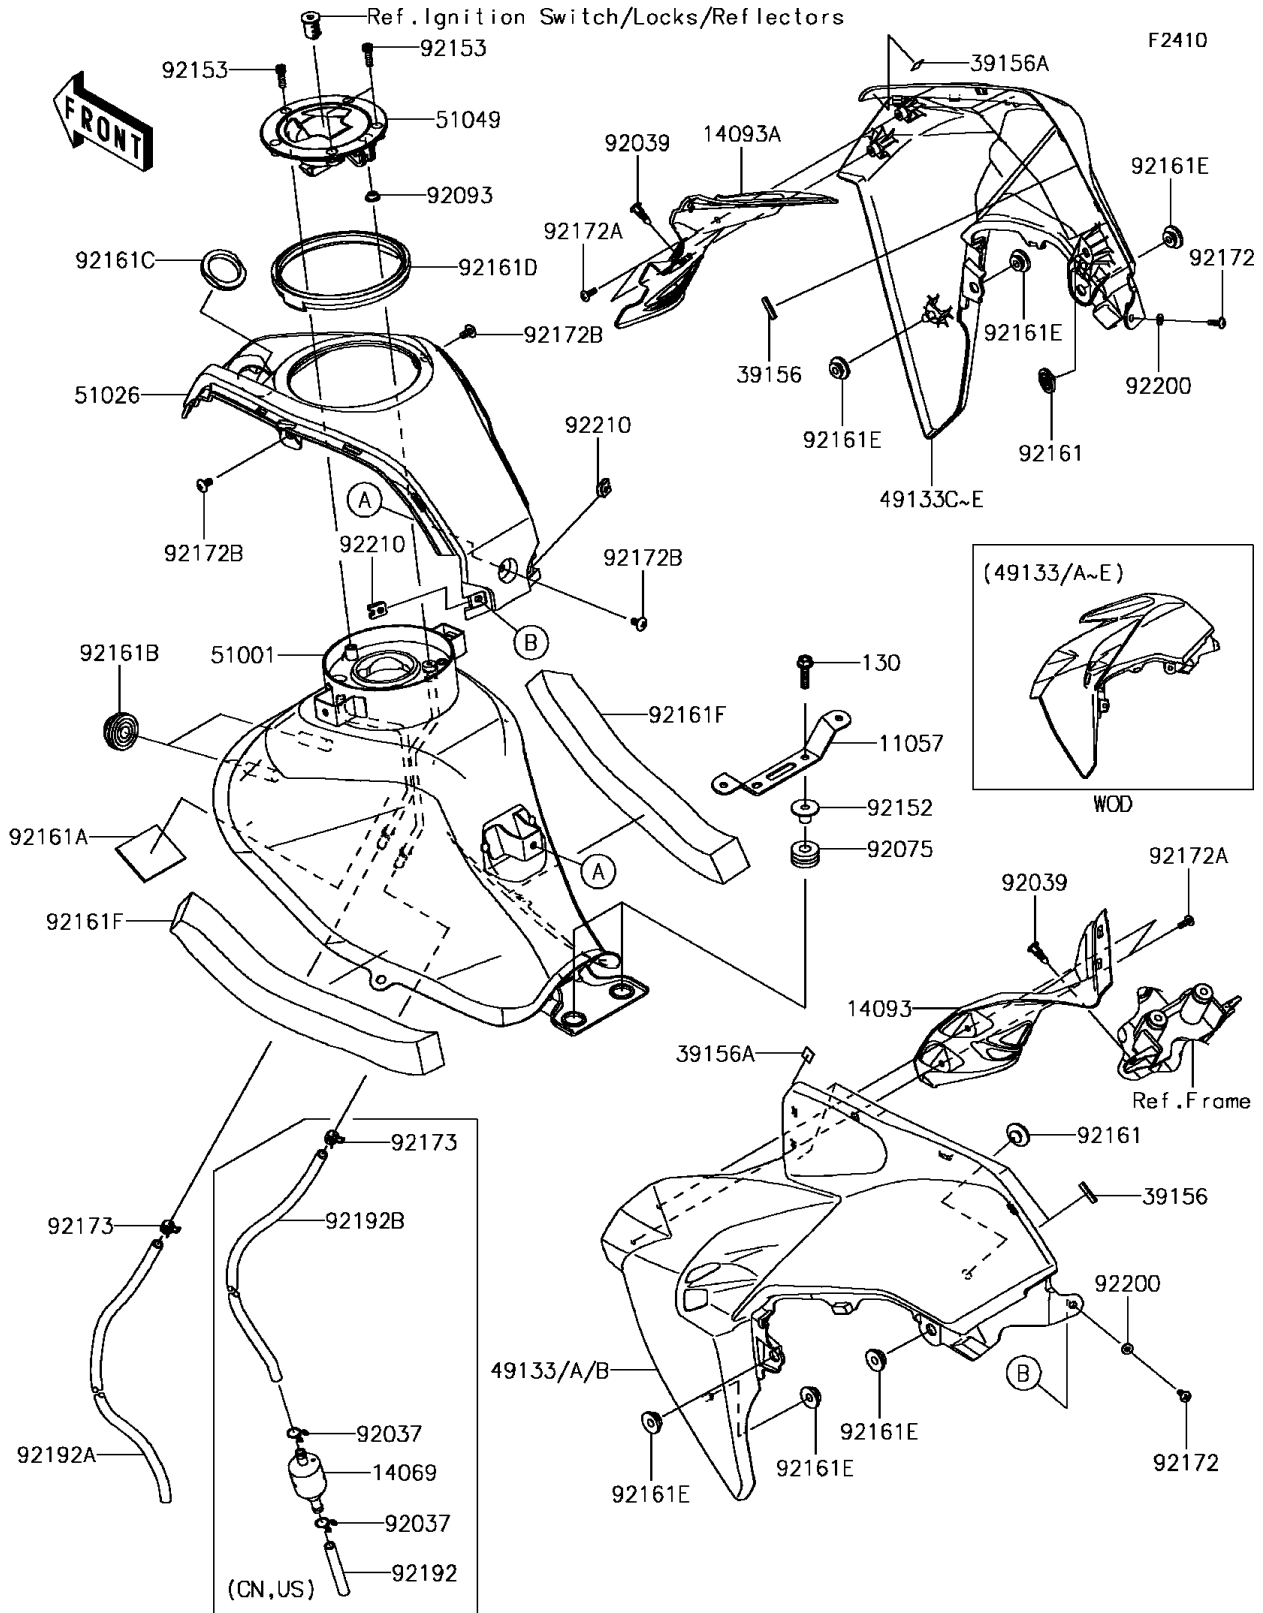

# 2017 Z125 Pro PARTS DIAGRAM

Fuel Tank(JHF/JJF)

## 2017 Z125 Pro PARTS LIST

Fuel Tank(JHF/JJF)

ITEM NAME	PART NUMBER	QUANTITY
BRACKET,SIDE COVER (Ref # 11057)	11057-0244	1
BREATHER,FUEL TANK (Ref # 14069)	14069-1004	1
COVER,INNER,LH (Ref # 14093)	14093-0332	1
COVER,INNER,RH (Ref # 14093A)	14093-0333	1
PAD,5X20X2 (Ref # 39156)	39156-2117	10
PAD,10X10X0.2 (Ref # 39156A)	39156-2118	2
SHROUD,LH,M.G.GRAY (Ref # 49133A)	49133-0011-45W	1
SHROUD,LH,C.L.GREEN (Ref # 49133B)	49133-0011-51P	1
SHROUD,RH,M.G.GRAY (Ref # 49133D)	49133-0012-45W	1
SHROUD,RH,C.L.GREEN (Ref # 49133E)	49133-0012-51P	1
TANK-COMP-FUEL (Ref # 51001)	51001-0848	1
COVER TANK,F.BLACK (Ref # 51026)	51026-0012-6Z	1
CAP-TANK,FUEL (Ref # 51049)	51049-0728	1
CLAMP (Ref # 92037)	92037-1712	2
RIVET (Ref # 92039)	92039-0709	2
DAMPER,10X24X12 (Ref # 92075)	92075-1690	2
SEAL,FUEL TANK CAP (Ref # 92093)	92093-1030	1
COLLAR (Ref # 92152)	92152-0697	2
BOLT,SOCKET,5X16 (Ref # 92153)	92153-1616	3
DAMPER,8X22X10 (Ref # 92161)	92161-1685	2
DAMPER,40X50X2 (Ref # 92161A)	92161-1757	1
DAMPER,10X32X8 (Ref # 92161B)	92161-1791	2
DAMPER (Ref # 92161C)	92161-1797	1
DAMPER (Ref # 92161D)	92161-1798	1
DAMPER (Ref # 92161E)	92161-1810	6
DAMPER (Ref # 92161F)	92161-1820	2
SCREW,4X12 (Ref # 92172)	92172-0715	2
SCREW,4X12 (Ref # 92172A)	92172-0959	4
SCREW,5X10 (Ref # 92172B)	92172-1090	3

## 2017 Z125 Pro PARTS LIST

Fuel Tank(JHF/JJF)

ITEM NAME	PART NUMBER	QUANTITY
BOLT-FLANGED,6X25 (Ref # 130)	130BA0625	2
CLAMP (Ref # 92173)	92173-1143	1
TUBE,6X9X60 (Ref # 92192)	92192-1489	1
TUBE,6X9X630 (Ref # 92192A)	92192-1647	1
TUBE,6X9X505 (Ref # 92192B)	92192-1678	1
WASHER,4X9.5X1 (Ref # 92200)	92200-0546	2
NUT,4MM (Ref # 92210)	92210-0620	2
CLAMP (Ref # 92173)	92173-1143	2