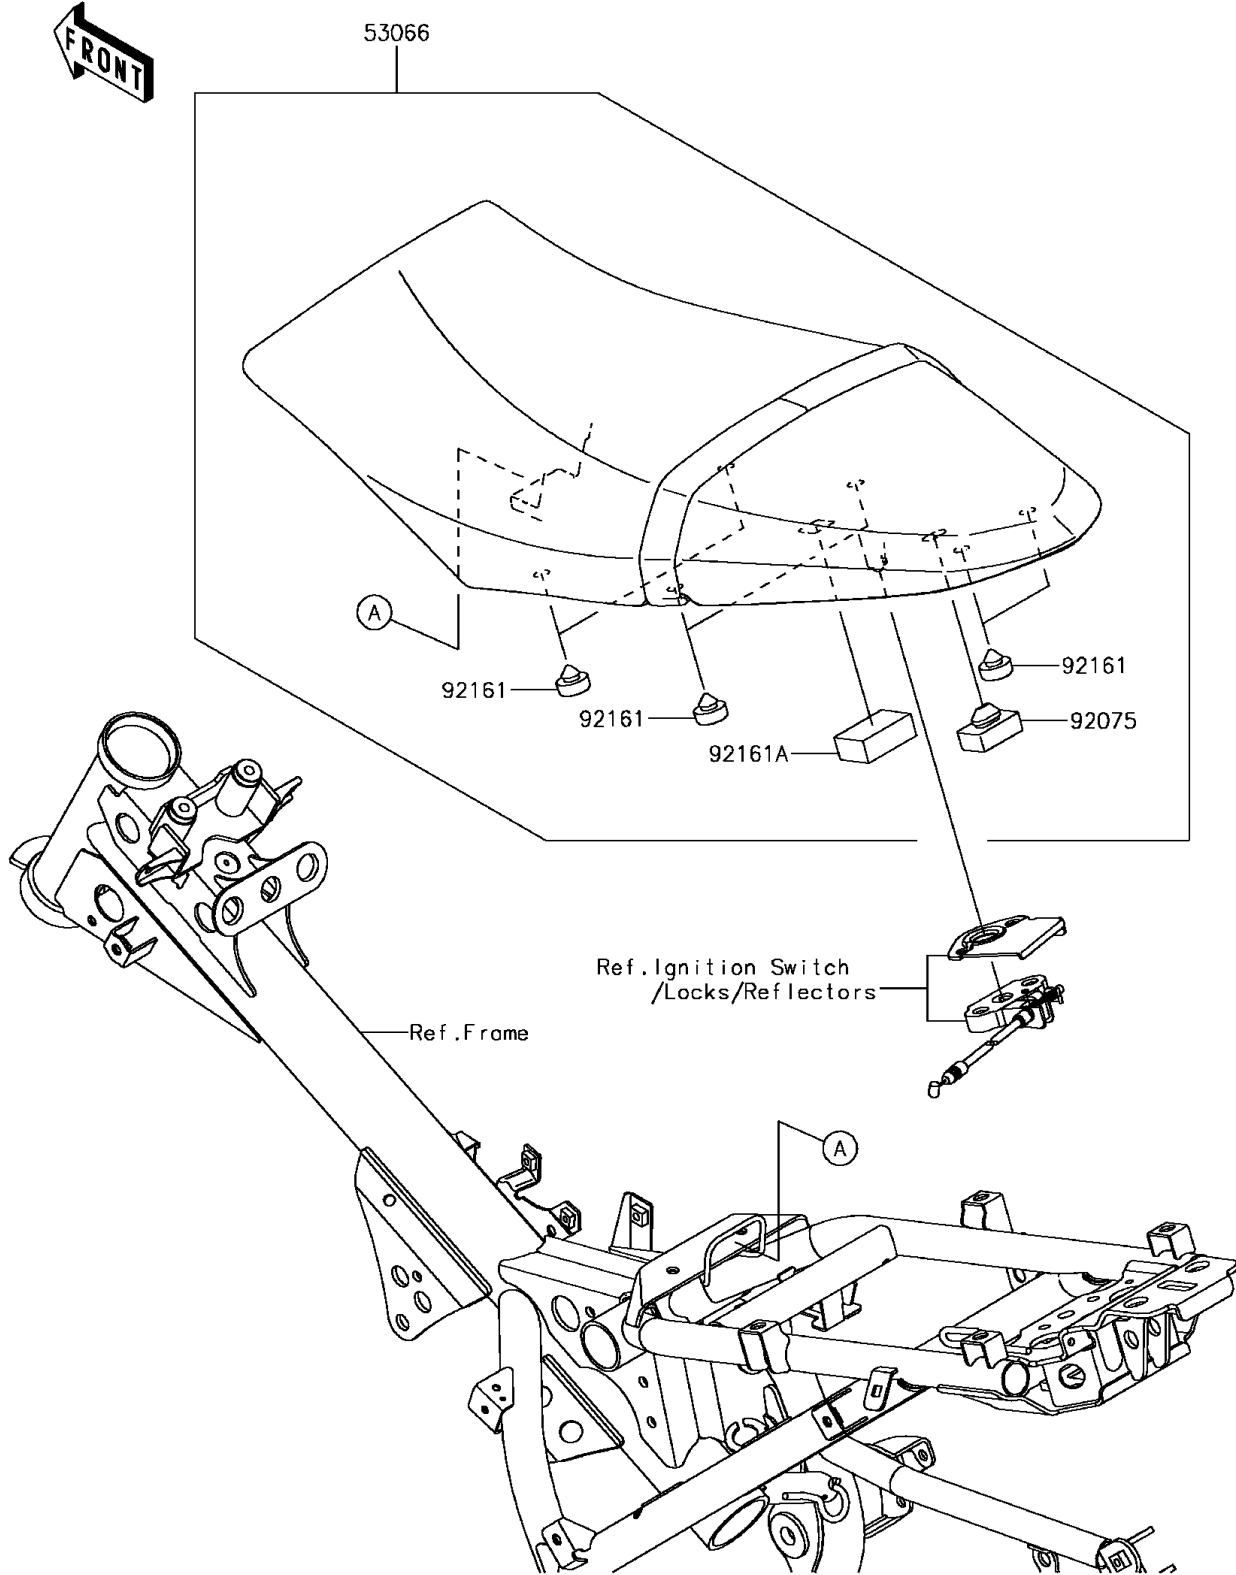

2017 Z125 Pro PARTS DIAGRAM

Seat

F2510

2017 Z125 Pro PARTS LIST

Seat

ITEM NAME	PART NUMBER	QUANTITY
SEAT-ASSY,BLACK+BLK (Ref # 53066)	53066-0529-12Y	1
DAMPER (Ref # 92075)	92075-099	1
DAMPER,10X20X8 (Ref # 92161)	92161-0855	6
DAMPER,27X42X15 (Ref # 92161A)	92161-1866	1