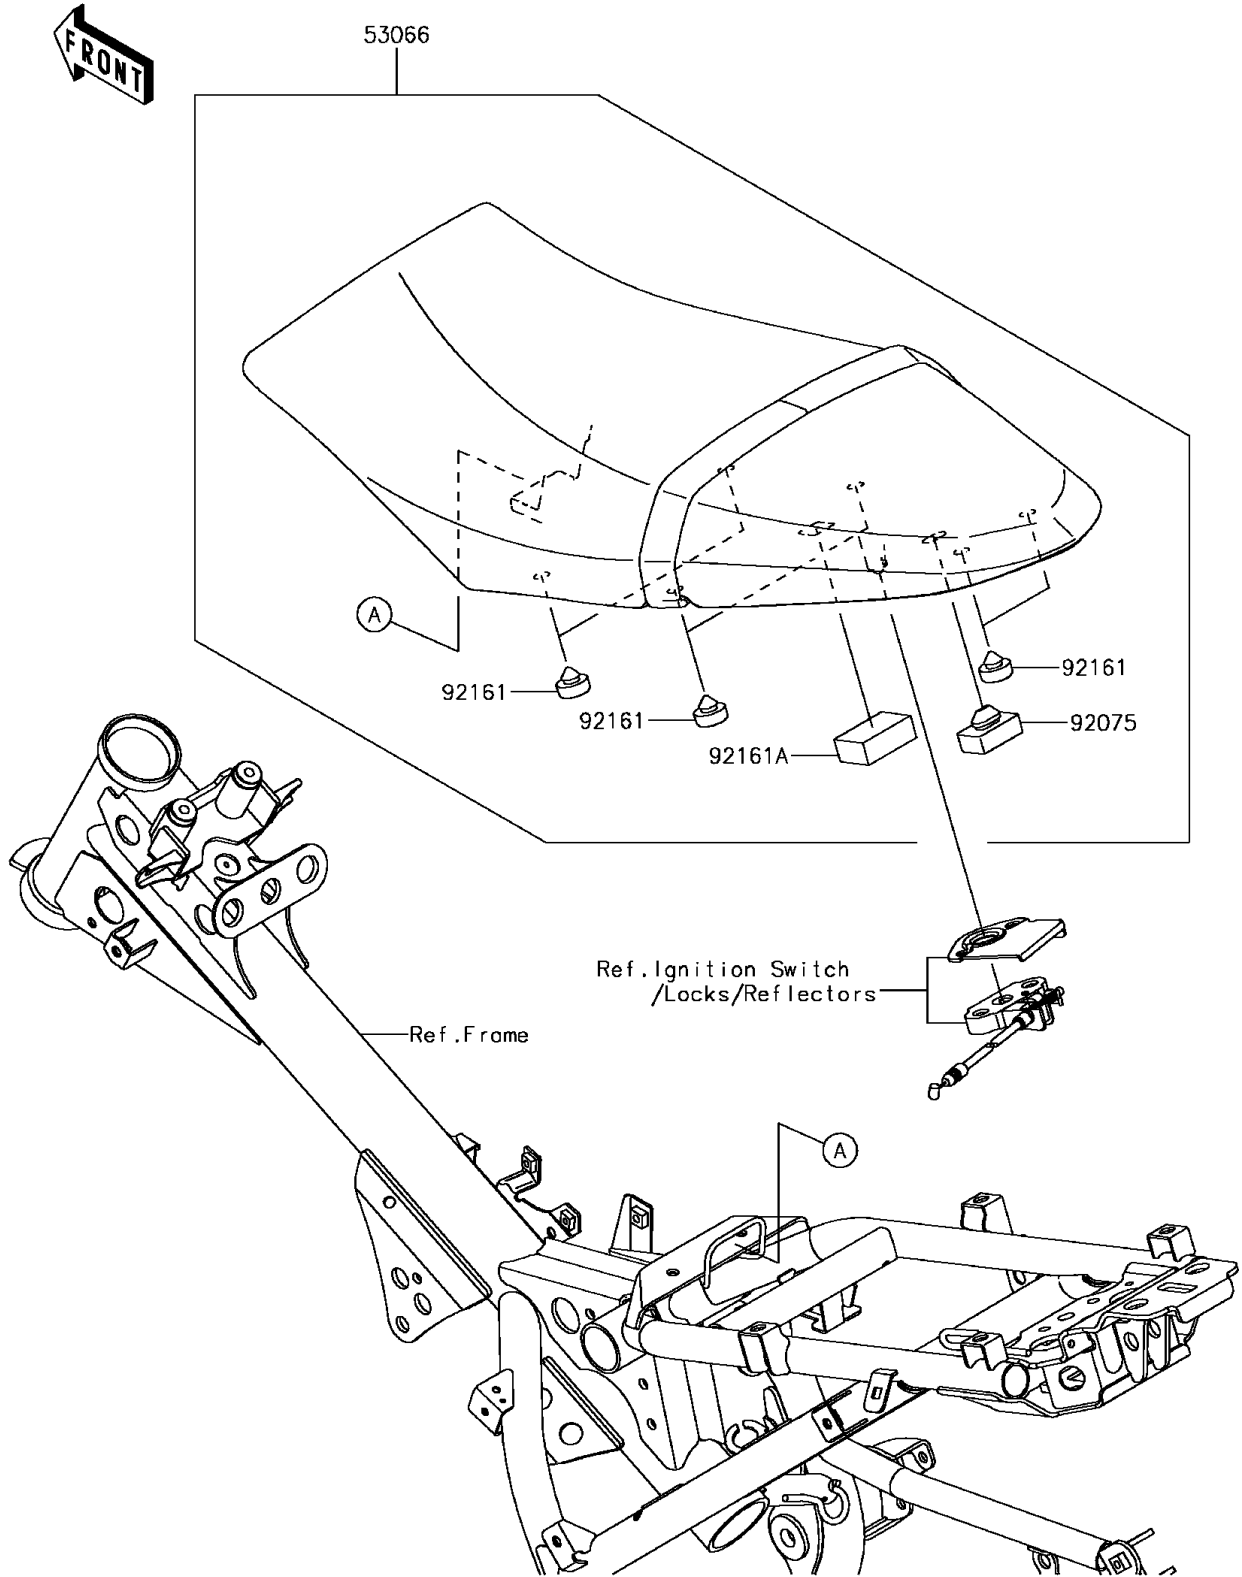

2018 Z125 PRO PARTS DIAGRAM

Seat

F2510

2018 Z125 PRO PARTS LIST

Seat

ITEM NAME	PART NUMBER	QUANTITY
SEAT-ASSY,BLACK+BLK (Ref # 53066)	53066-0529-12Y	1
DAMPER (Ref # 92075)	92075-099	1
DAMPER,10X20X8 (Ref # 92161)	92161-0855	6
DAMPER,27X42X15 (Ref # 92161A)	92161-1866	1