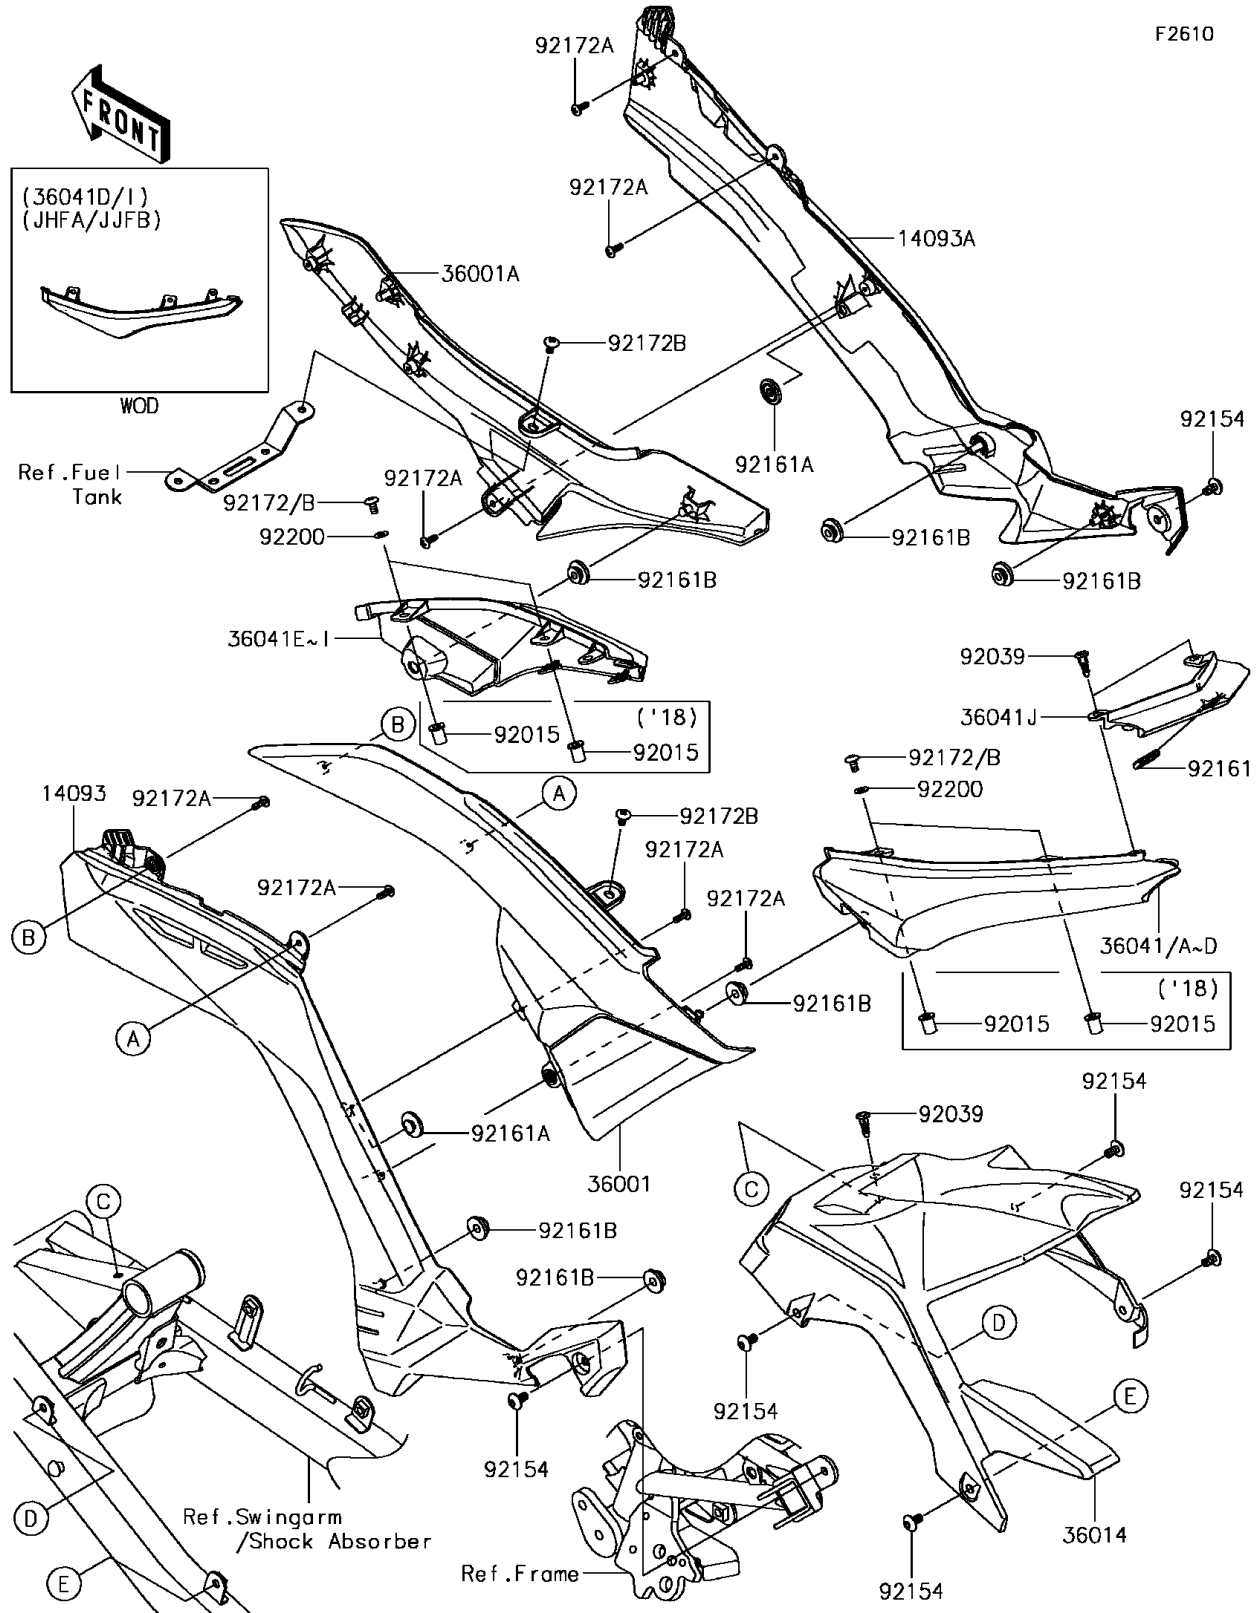

2017 Z125 Pro PARTS DIAGRAM

Side Covers/Chain Cover

2017 Z125 Pro PARTS LIST

Side Covers/Chain Cover

ITEM NAME	PART NUMBER	QUANTITY
COVER,PIVOT,LH,F.BLACK (Ref # 14093)	14093-0330-6Z	1
COVER,PIVOT,RH,F.BLACK (Ref # 14093A)	14093-0331-6Z	1
COVER-SIDE,LH,F.BLACK (Ref # 36001)	36001-0634-6Z	1
COVER-SIDE,RH,F.BLACK (Ref # 36001A)	36001-0635-6Z	1
CASE-CHAIN (Ref # 36014)	36014-0568	1
COVER-TAIL,LH,M.G.GRAY (Ref # 36041A)	36041-0020-45W	1
COVER-TAIL,LH,C.L.GREEN (Ref # 36041B)	36041-0020-51P	1
COVER-TAIL,RH,M.G.GRAY (Ref # 36041F)	36041-0021-45W	1
COVER-TAIL,RH,C.L.GREEN (Ref # 36041G)	36041-0021-51P	1
COVER-TAIL,F.BLACK (Ref # 36041J)	36041-0022-6Z	1
RIVET (Ref # 92039)	92039-0709	3
BOLT,SOCKET,6X12 (Ref # 92154)	92154-1484	6
DAMPER,12X23 (Ref # 92161)	92161-1367	1
DAMPER,8X22X10 (Ref # 92161A)	92161-1685	2
DAMPER (Ref # 92161B)	92161-1810	6
SCREW,4X12 (Ref # 92172A)	92172-0959	7
SCREW,5X10 (Ref # 92172B)	92172-1090	6
WASHER,NYLON,5.3X11.5X0.5 (Ref # 92200)	92200-1480	4