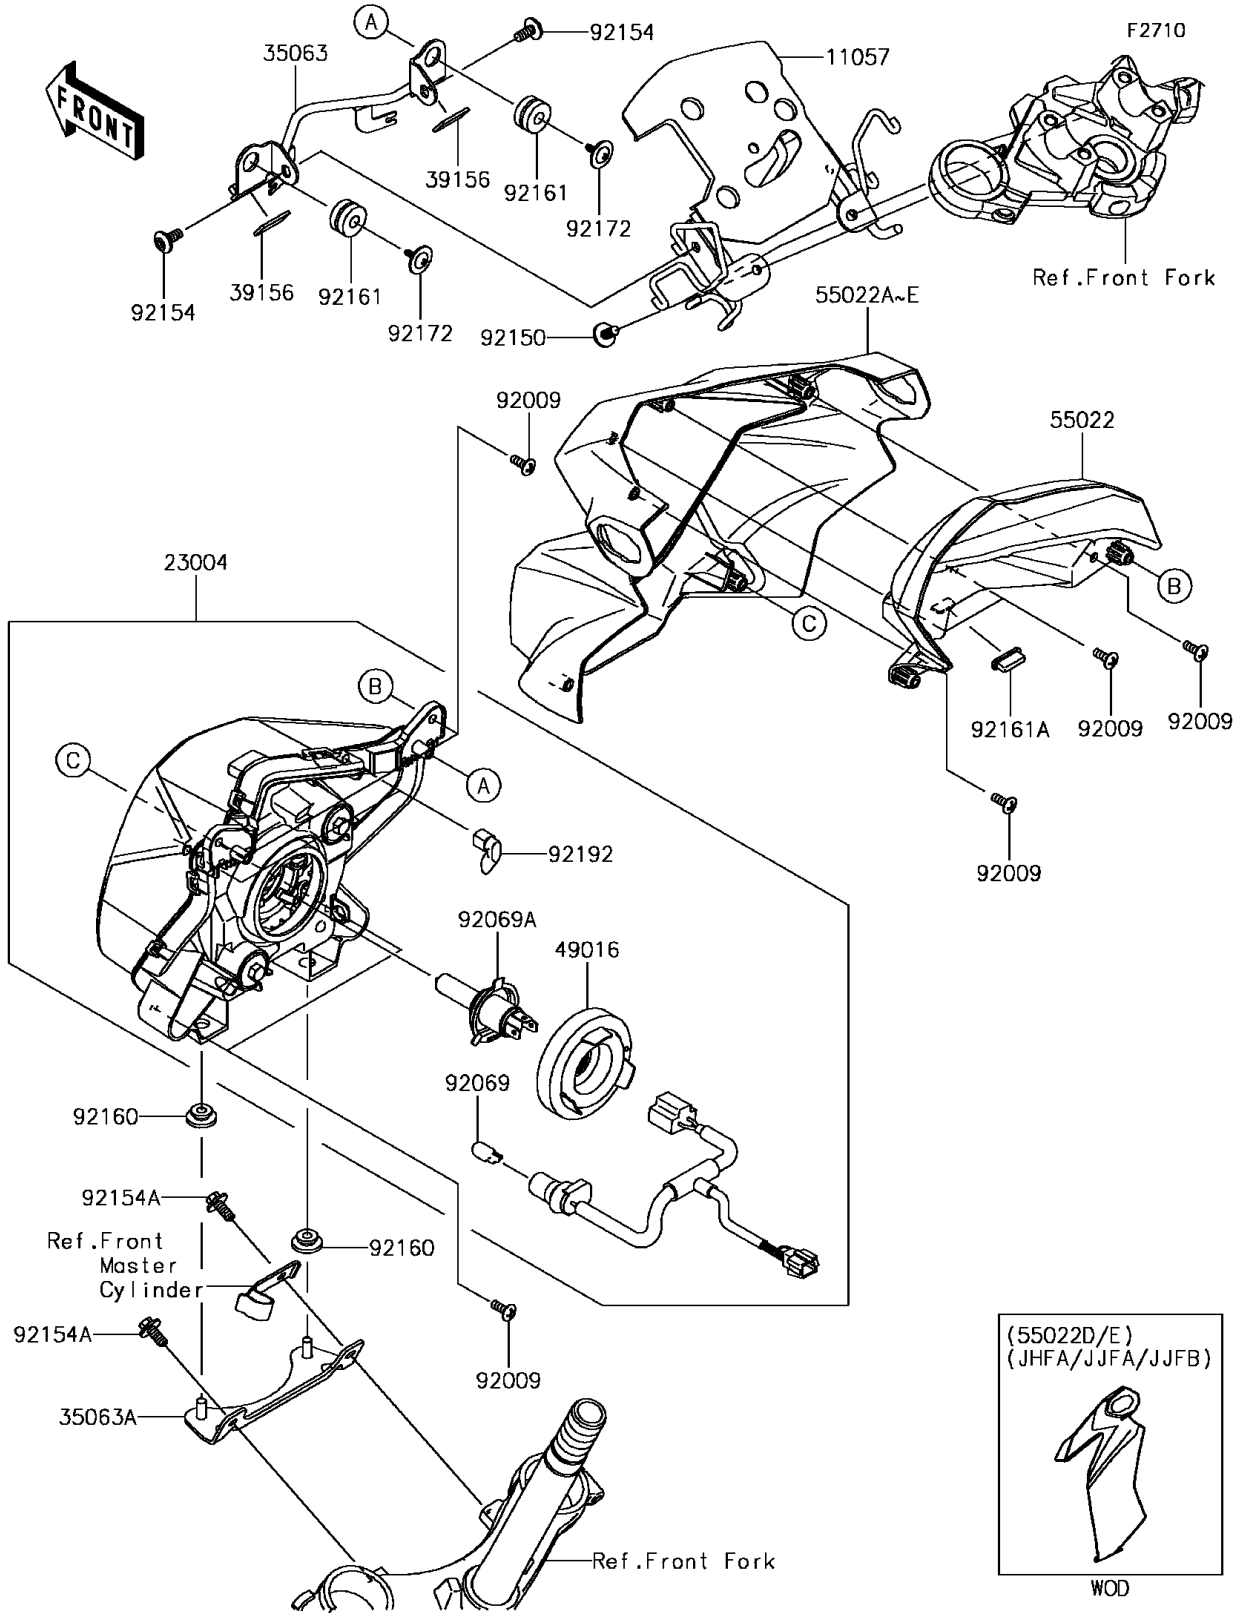

2017 Z125 Pro PARTS DIAGRAM

Headlight(s)

2017 Z125 Pro PARTS LIST

Headlight(s)

ITEM NAME	PART NUMBER	QUANTITY
BRACKET,HEAD LAMP (Ref # 11057)	11057-0608	1
LAMP-HEAD (Ref # 23004)	23004-0362	1
STAY (Ref # 35063)	35063-1334	1
STAY,HEAD LAMP (Ref # 35063A)	35063-1335	1
PAD,13X25X2 (Ref # 39156)	39156-2137	2
COVER-SEAL (Ref # 49016)	49016-0627	1
COVER-HEAD LAMP,UPP (Ref # 55022)	55022-0317	1
COVER-HEAD LAMP,LWR,M.G.GRAY (Ref # 55022B)	55022-0318-45W	1
COVER-HEAD LAMP,LWR,C.L.GREEN (Ref # 55022C)	55022-0318-51P	1
SCREW,TAPPING,5X14 (Ref # 92009)	92009-1197	8
BULB,12V 5W (Ref # 92069)	92069-0059	1
BULB,12V 35/35W (Ref # 92069A)	92069-0091	1
BOLT,6X14 (Ref # 92150)	92150-1340	2
BOLT,SOCKET,6X14 (Ref # 92154)	92154-2161	2
BOLT,6X16 (Ref # 92154A)	92154-2162	2
DAMPER (Ref # 92160)	92160-1613	2
DAMPER (Ref # 92161)	92161-0054	2
DAMPER (Ref # 92161A)	92161-1813	1
SCREW,TAPPING+PW,5X14 (Ref # 92172)	92172-0477	2
TUBE,BREATHER (Ref # 92192)	92192-1528	2