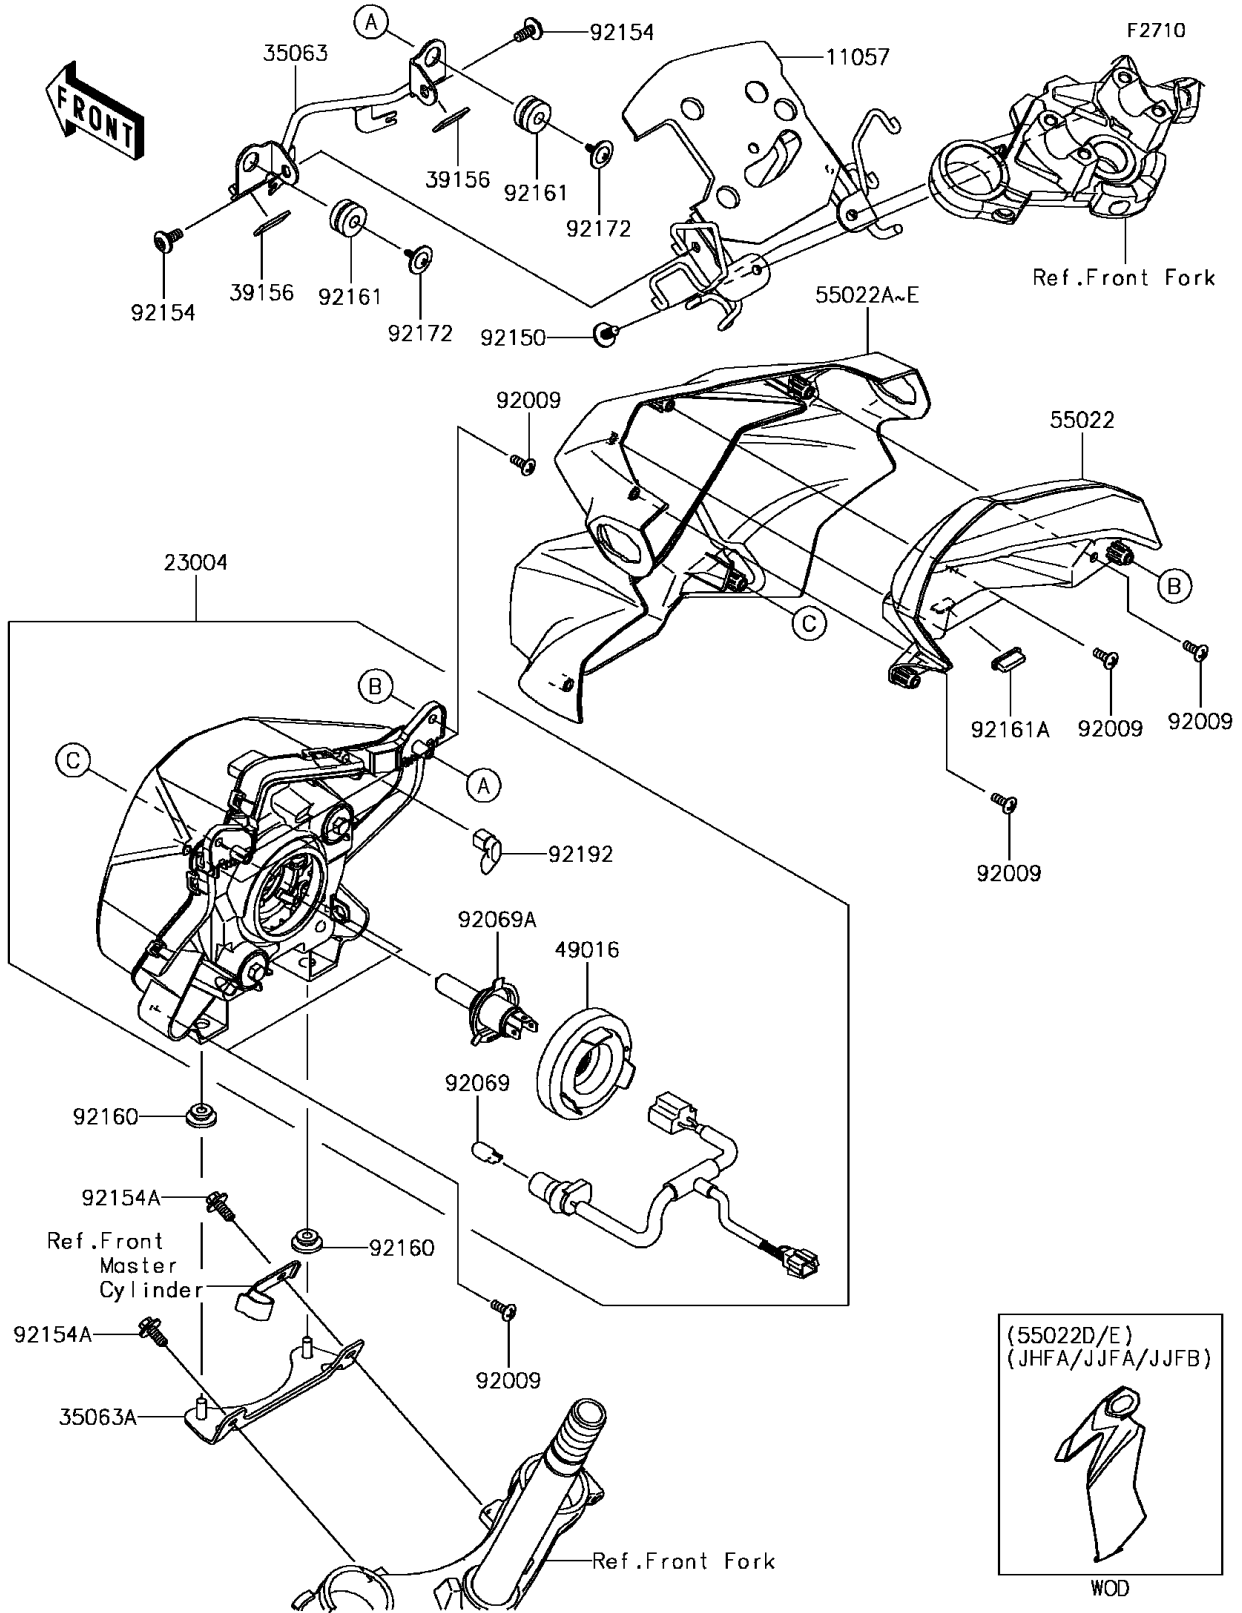

# 2018 Z125 PRO KRT EDITION PARTS DIAGRAM

Headlight(s)

## 2018 Z125 PRO KRT EDITION PARTS LIST

### Headlight(s)

ITEM NAME	PART NUMBER	QUANTITY
BRACKET,HEAD LAMP (Ref # 11057)	11057-0608	1
LAMP-HEAD (Ref # 23004)	23004-0362	1
STAY (Ref # 35063)	35063-1334	1
STAY,HEAD LAMP (Ref # 35063A)	35063-1335	1
PAD,13X25X2 (Ref # 39156)	39156-2137	2
COVER-SEAL (Ref # 49016)	49016-0627	1
COVER-HEAD LAMP,UPP (Ref # 55022)	55022-0317	1
COVER-HEAD LAMP,LWR,L.GRN+EBY (Ref # 55022E)	55022-0318-774	1
SCREW,TAPPING,5X14 (Ref # 92009)	92009-1197	8
BULB,12V 5W (Ref # 92069)	92069-0059	1
BULB,12V 35/35W (Ref # 92069A)	92069-0091	1
BOLT,6X14 (Ref # 92150)	92150-1340	2
BOLT,SOCKET,6X14 (Ref # 92154)	92154-2161	2
BOLT,6X16 (Ref # 92154A)	92154-2162	2
DAMPER (Ref # 92160)	92160-1613	2
DAMPER (Ref # 92161)	92161-0054	2
DAMPER (Ref # 92161A)	92161-1813	1
SCREW,TAPPING+PW,5X14 (Ref # 92172)	92172-0477	2
TUBE,BREATHER (Ref # 92192)	92192-1528	2