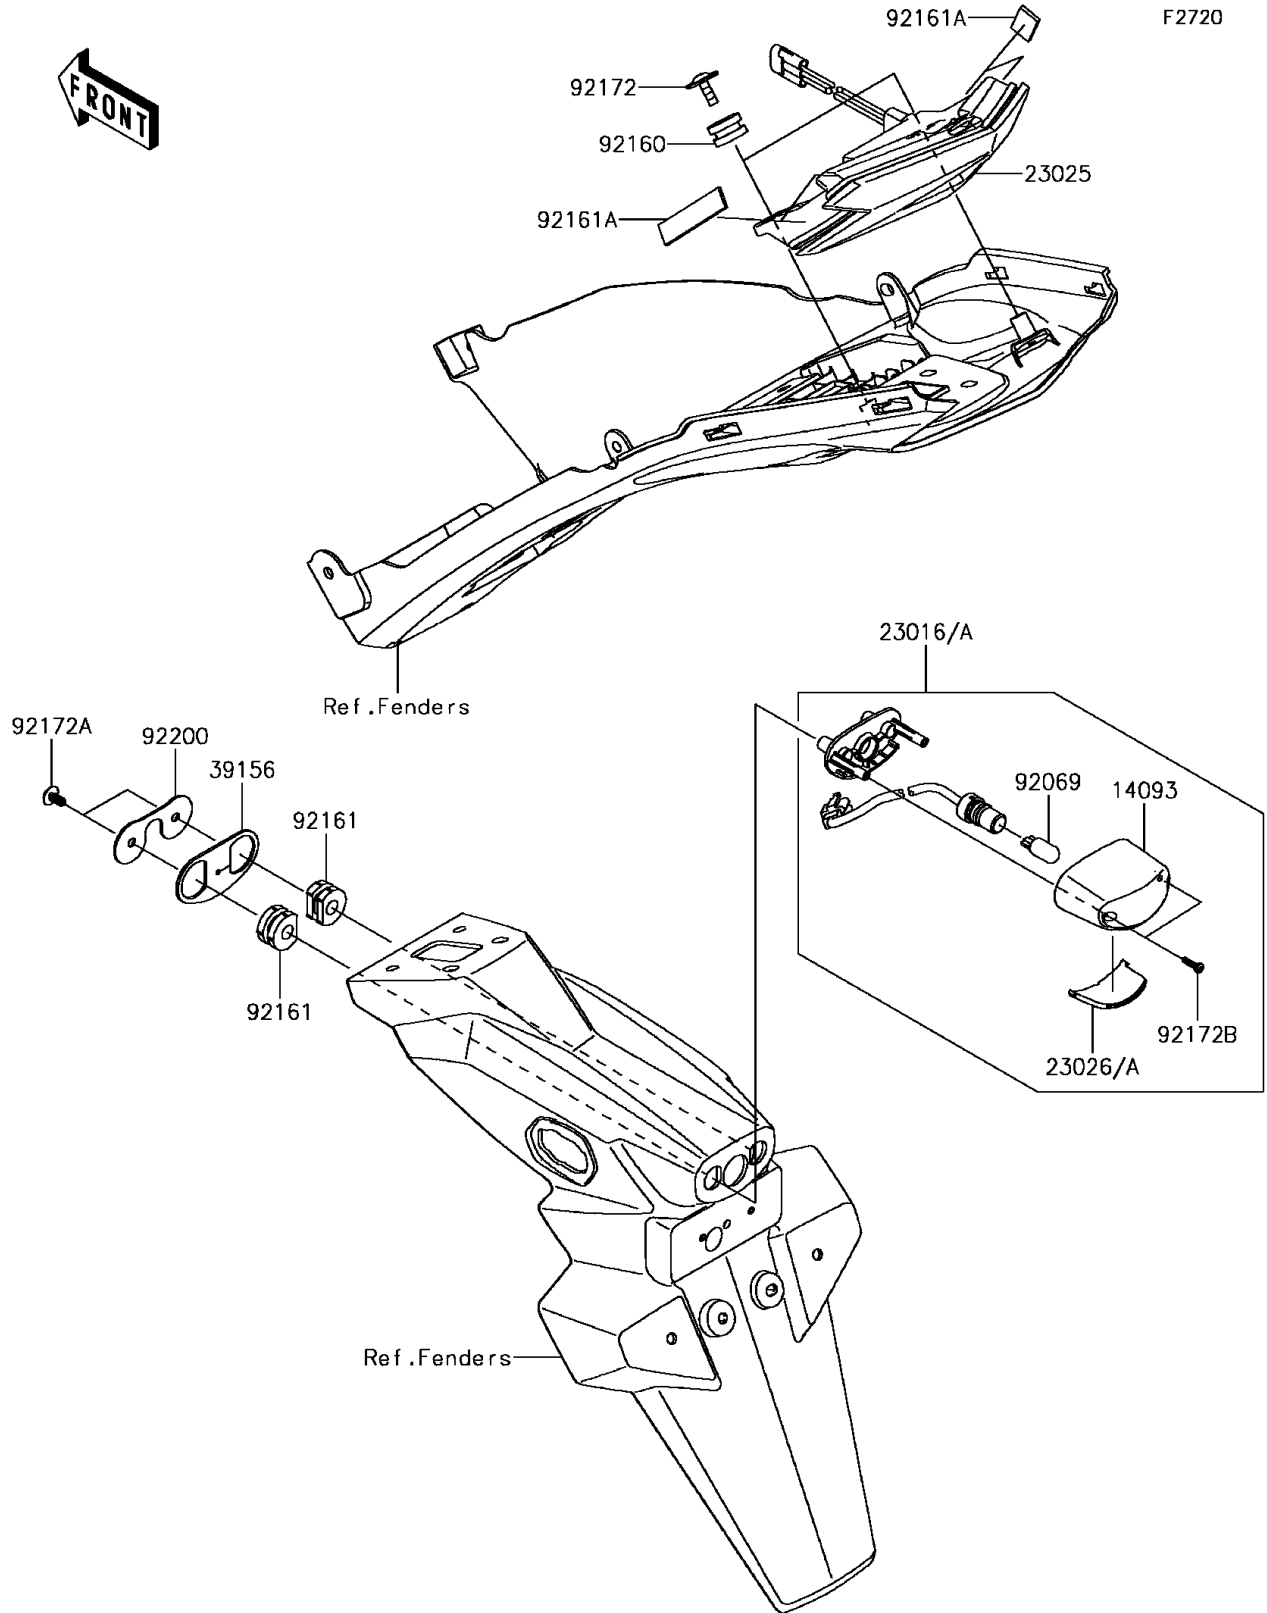

# 2017 Z125 Pro KRT Edition PARTS DIAGRAM

Taillight(s)

## 2017 Z125 Pro KRT Edition PARTS LIST

### Taillight(s)

ITEM NAME	PART NUMBER	QUANTITY
COVER,LICENSE LAMP (Ref # 14093)	14093-0525	1
LAMP-ASSY,LICENCE (Ref # 23016)	23016-0595	1
LAMP-TAIL (Ref # 23025)	23025-0353	1
LENS,LICENSE LAMP (Ref # 23026)	23026-0022	1
PAD (Ref # 39156)	39156-2108	1
BULB,12V 5W (Ref # 92069)	92069-1016	1
DAMPER,10X20X12 (Ref # 92160)	92160-1167	2
DAMPER (Ref # 92161)	92161-0776	2
DAMPER (Ref # 92161A)	92161-1359	4
SCREW,TAPTITE,5X16 (Ref # 92172)	92172-0481	2
SCREW,TAPPING,5X16 (Ref # 92172A)	92172-0813	2
SCREW,4X12 (Ref # 92172B)	92172-0904	2
WASHER (Ref # 92200)	92200-1812	1