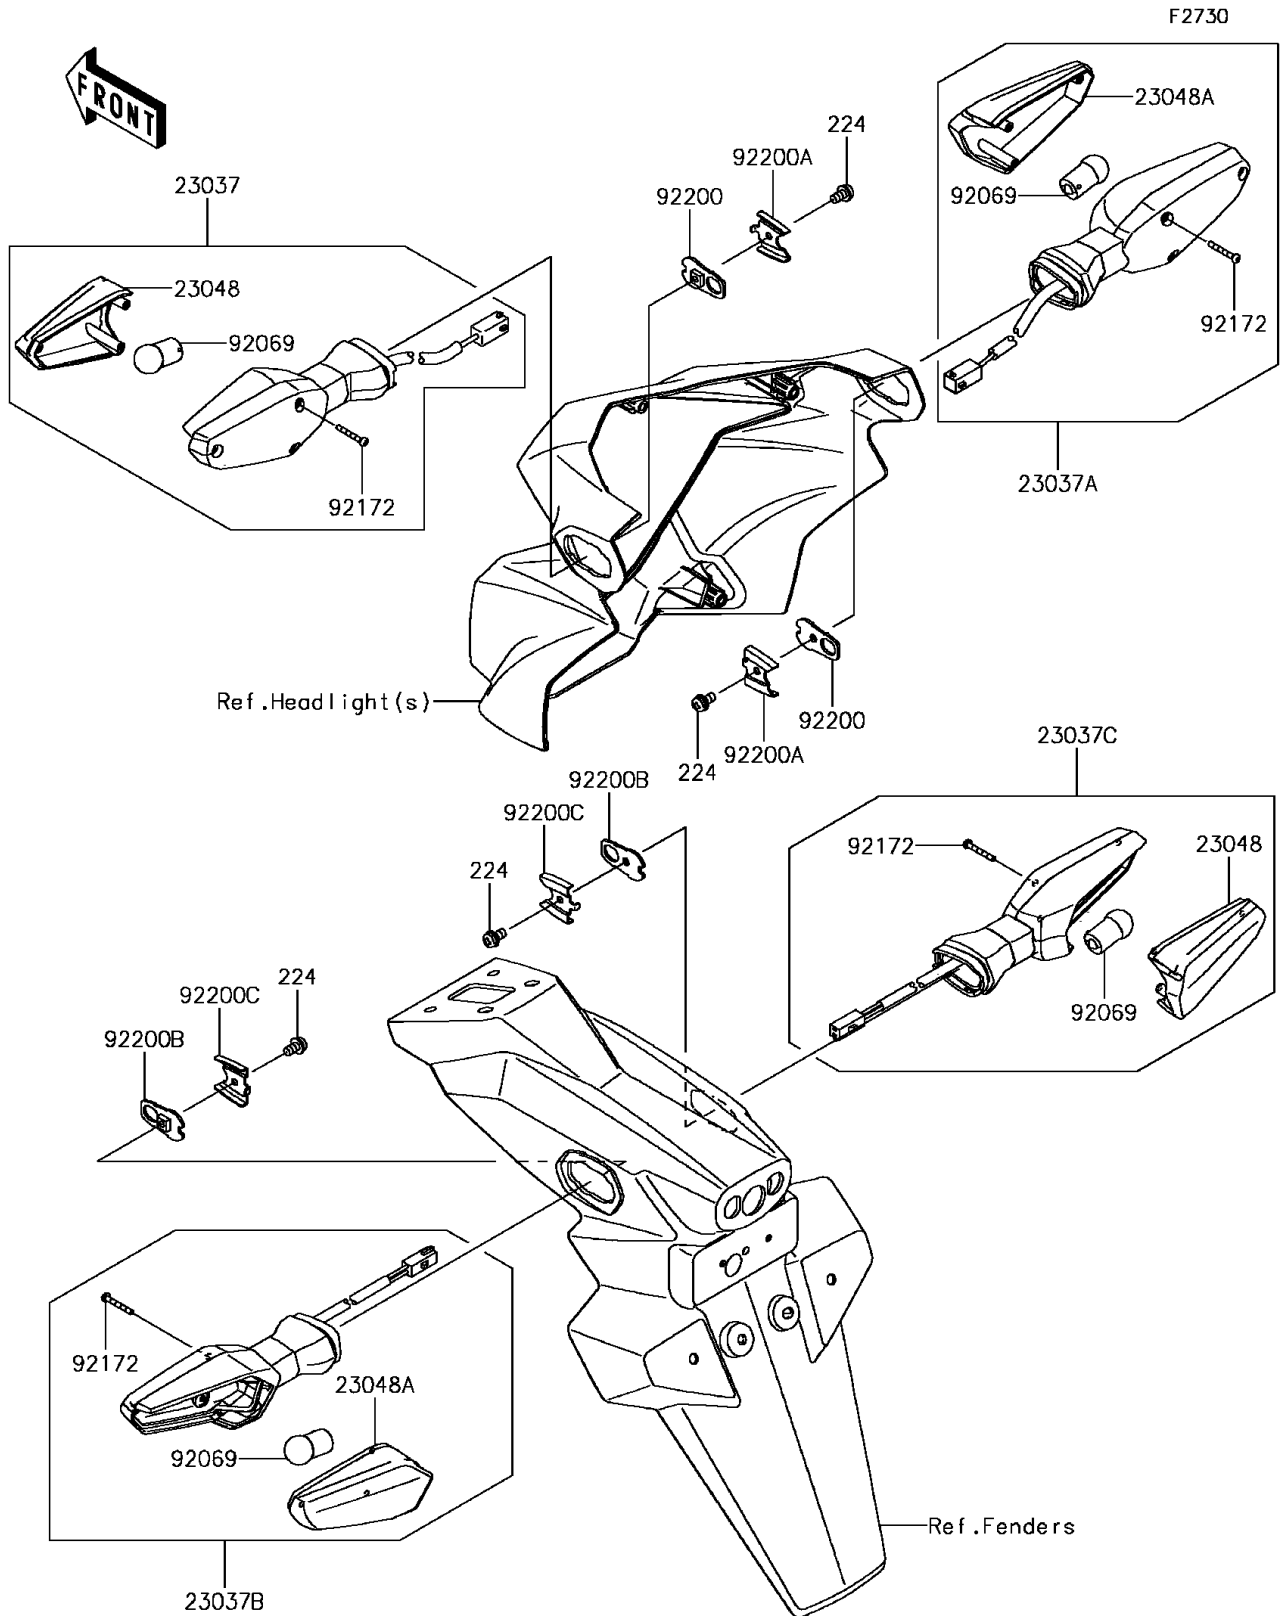

2017 Z125 Pro PARTS DIAGRAM

Turn Signals

2017 Z125 Pro PARTS LIST

Turn Signals

ITEM NAME	PART NUMBER	QUANTITY
SCREW-PAN-WP-CROS,4X8 (Ref # 224)	224AB0408	4
LAMP-ASSY-SIGNAL,FR,LH (Ref # 23037)	23037-0326	1
LAMP-ASSY-SIGNAL,FR,RH (Ref # 23037A)	23037-0327	1
LAMP-ASSY-SIGNAL,RR,LH (Ref # 23037B)	23037-0328	1
LAMP-ASSY-SIGNAL,RR,RH (Ref # 23037C)	23037-0329	1
LENS-SIGNAL LAMP (Ref # 23048)	23048-0029	2
LENS-SIGNAL LAMP (Ref # 23048A)	23048-0030	2
BULB,12V 10W (RY10W) (Ref # 92069)	92069-0089	4
SCREW,6X19 (Ref # 92172)	92172-1116	12
WASHER,SIGNAL LAMP (Ref # 92200)	92200-0164	2
WASHER,SIGNAL LAMP (Ref # 92200A)	92200-0165	2
WASHER,NUT 4MM (Ref # 92200B)	92200-0854	2
WASHER (Ref # 92200C)	92200-0855	2