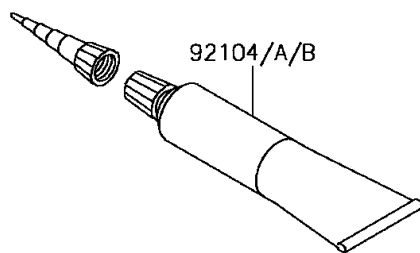

2017 Z125 Pro PARTS DIAGRAM

Owner's Tools

F2810

2017 Z125 Pro PARTS LIST

Owner's Tools

ITEM NAME	PART NUMBER	QUANTITY
TOOL-KIT (Ref # 56007)	56007-0139	1
BAG,TOOL (Ref # 56008)	56008-0564	1
GASKET-LIQUID,TB1211F,CLEAR (Ref # 92104)	92104-0004	1
GASKET-LIQUID,TB1105B,SILVER (Ref # 92104A)	92104-002	1
GASKET-LIQUID,TB1215,GRAY (Ref # 92104B)	92104-1065	1
TOOL-DRIVER,#2PHILLIPS&SLOT (Ref # 92107)	92107-0018	1
TOOL-WRENCH,OPEN END,14X17 (Ref # 92110)	92110-0057	1
TOOL-WRENCH,BOX,16MM (Ref # 92110A)	92110-0058	1
TOOL-WRENCH,OPEN END,12X14 (Ref # 92110B)	92110-0565	1