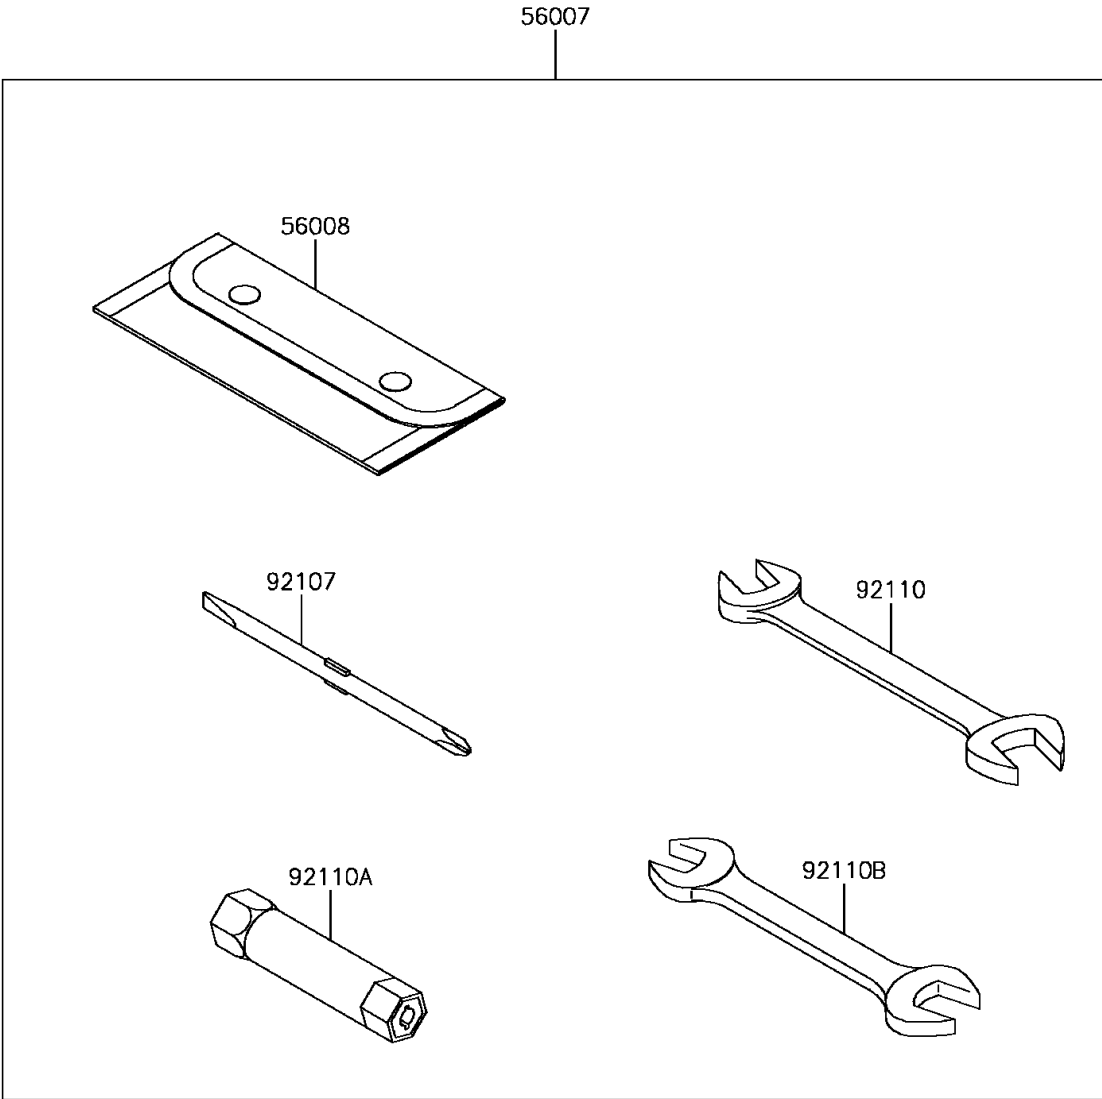

2017 Z125 Pro PARTS DIAGRAM

Owner's Tools

F2810

2017 Z125 Pro PARTS LIST

Owner's Tools

ITEM NAME	PART NUMBER	QUANTITY
TOOL-KIT (Ref # 56007)	56007-0139	1
BAG,TOOL (Ref # 56008)	56008-0564	1
GASKET-LIQUID,TB1211F,CLEAR (Ref # 92104)	92104-0004	1
GASKET-LIQUID,TB1105B,SILVER (Ref # 92104A)	92104-002	1
GASKET-LIQUID,TB1215,GRAY (Ref # 92104B)	92104-1065	1
TOOL-DRIVER,#2PHILLIPS&SLOT (Ref # 92107)	92107-0018	1
TOOL-WRENCH,OPEN END,14X17 (Ref # 92110)	92110-0057	1
TOOL-WRENCH,BOX,16MM (Ref # 92110A)	92110-0058	1
TOOL-WRENCH,OPEN END,12X14 (Ref # 92110B)	92110-0565	1