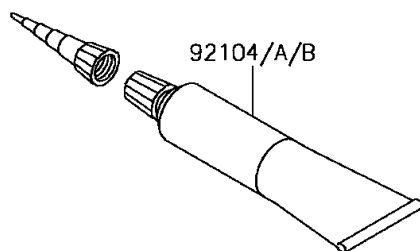

# 2018 Z125 PRO PARTS DIAGRAM

Owner's Tools

F2810

## 2018 Z125 PRO PARTS LIST

### Owner's Tools

ITEM NAME	PART NUMBER	QUANTITY
TOOL-KIT (Ref # 56007)	56007-0139	1
BAG,TOOL (Ref # 56008)	56008-0564	1
GASKET-LIQUID,TB1211F,CLEAR (Ref # 92104)	92104-0004	1
GASKET-LIQUID,TB1105B,SILVER (Ref # 92104A)	92104-002	1
GASKET-LIQUID,TB1215,GRAY (Ref # 92104B)	92104-1065	1
TOOL-DRIVER,#2PHILLIPS&SLOT (Ref # 92107)	92107-0018	1
TOOL-WRENCH,OPEN END,14X17 (Ref # 92110)	92110-0057	1
TOOL-WRENCH,BOX,16MM (Ref # 92110A)	92110-0058	1
TOOL-WRENCH,OPEN END,12X14 (Ref # 92110B)	92110-0565	1