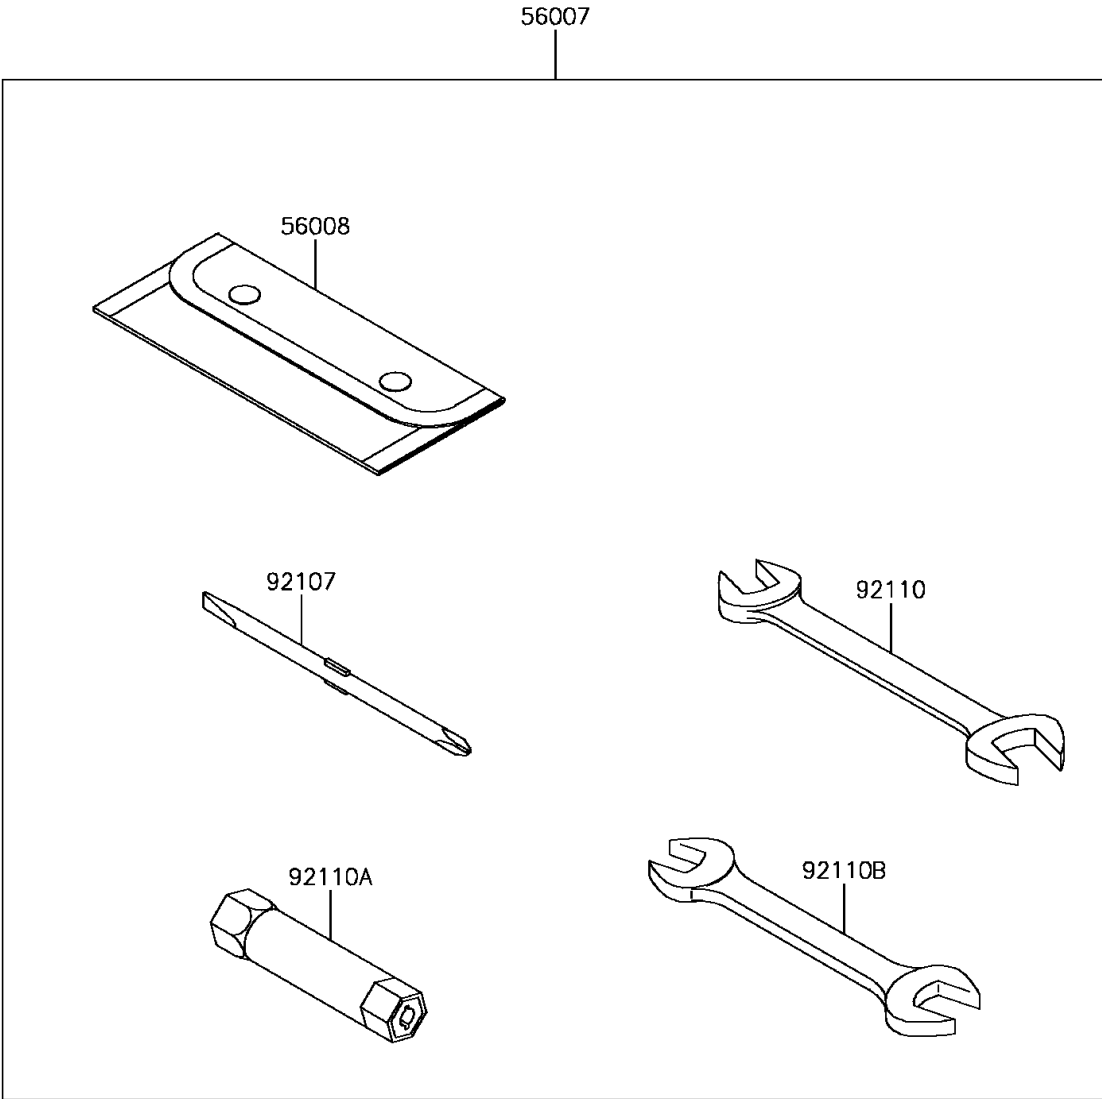

# 2018 Z125 PRO PARTS DIAGRAM

Owner's Tools

F2810

## 2018 Z125 PRO PARTS LIST

### Owner's Tools

ITEM NAME	PART NUMBER	QUANTITY
TOOL-KIT (Ref # 56007)	56007-0139	1
BAG,TOOL (Ref # 56008)	56008-0564	1
GASKET-LIQUID,TB1211F,CLEAR (Ref # 92104)	92104-0004	1
GASKET-LIQUID,TB1105B,SILVER (Ref # 92104A)	92104-002	1
GASKET-LIQUID,TB1215,GRAY (Ref # 92104B)	92104-1065	1
TOOL-DRIVER,#2PHILLIPS&SLOT (Ref # 92107)	92107-0018	1
TOOL-WRENCH,OPEN END,14X17 (Ref # 92110)	92110-0057	1
TOOL-WRENCH,BOX,16MM (Ref # 92110A)	92110-0058	1
TOOL-WRENCH,OPEN END,12X14 (Ref # 92110B)	92110-0565	1