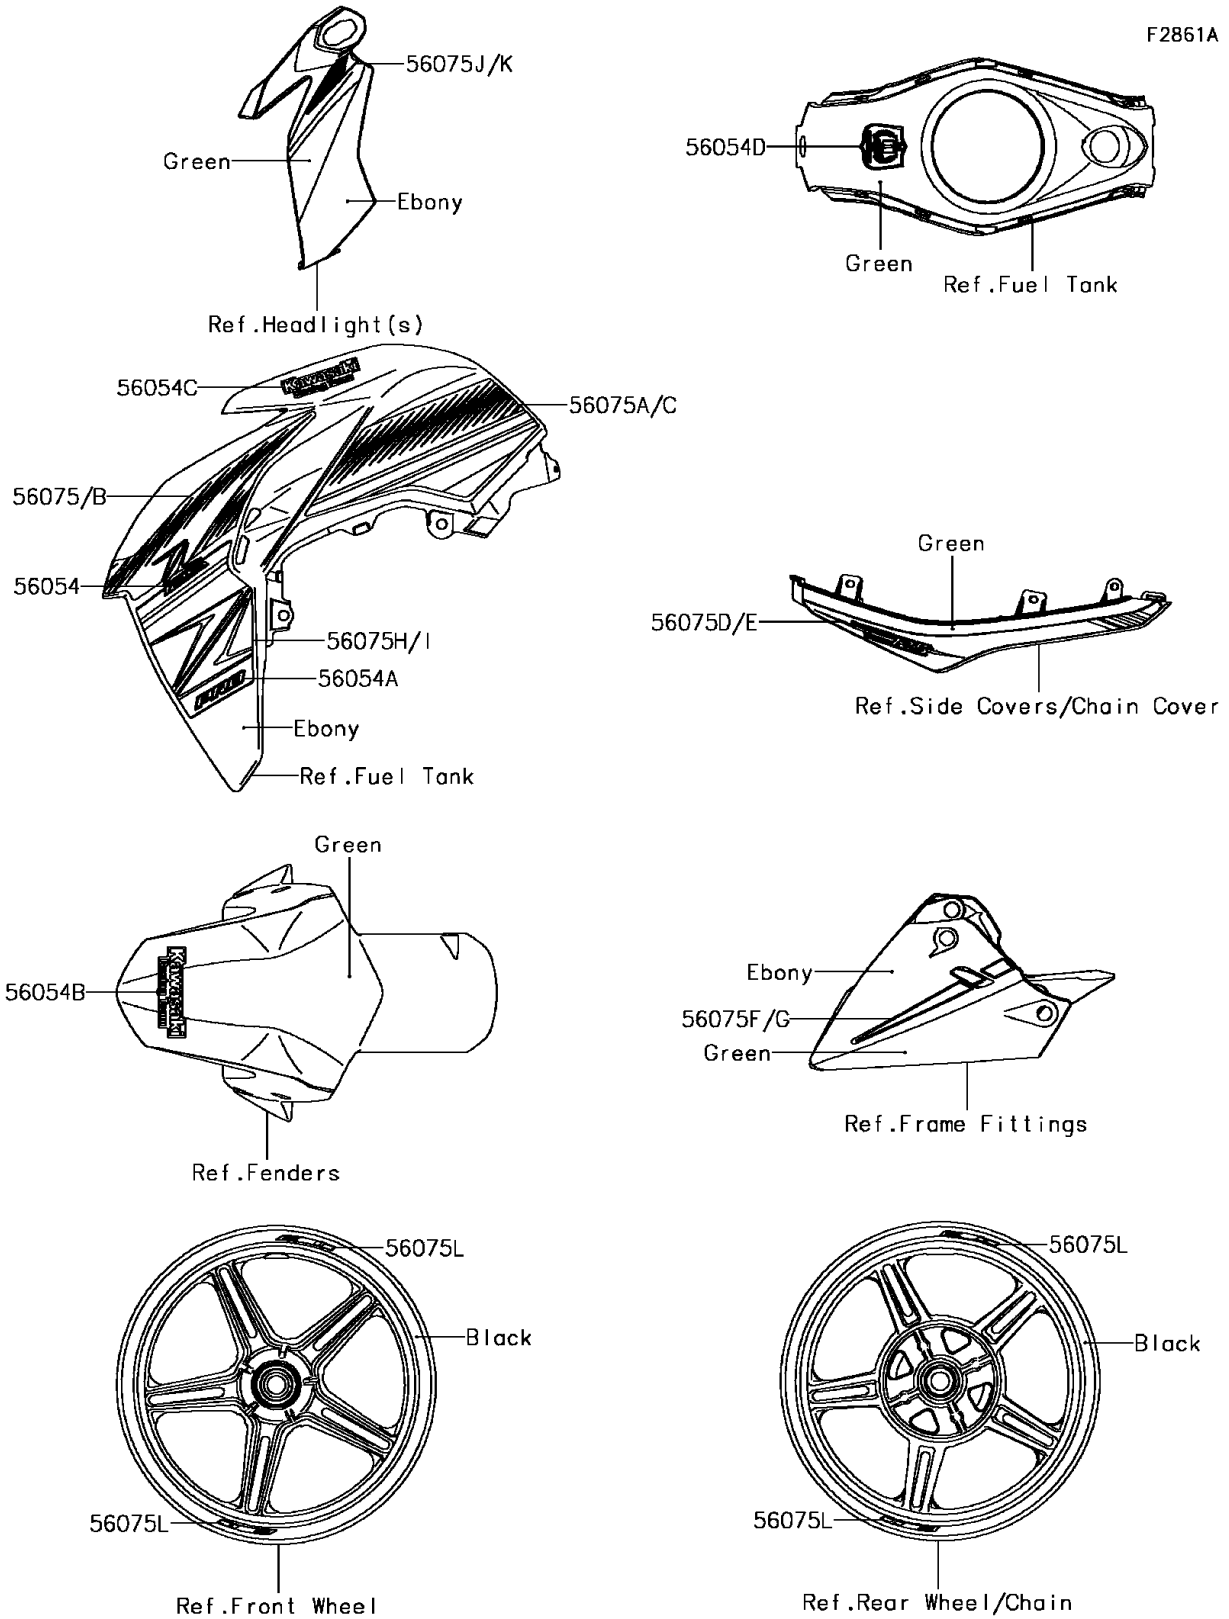

2018 Z125 PRO KRT EDITION PARTS DIAGRAM

Decals(Green)(JHFA/JJFB)

2018 Z125 PRO KRT EDITION PARTS LIST

Decals(Green)(JHFA/JJFB)

ITEM NAME	PART NUMBER	QUANTITY
MARK,SHROUD,Z125 (Ref # 56054)	56054-1992	2
MARK,SHROUD,PRO (Ref # 56054A)	56054-1993	2
MARK,FR FENDER,KAWASAKI RT (Ref # 56054B)	56054-2172	1
MARK,SHROUD,KAWASAKI RT (Ref # 56054C)	56054-2173	2
MARK,TANK COVER,SBK 2015 (Ref # 56054D)	56054-2174	1
PATTERN,SHROUD,LH,UPP,FR (Ref # 56075)	56075-2505	1
PATTERN,SHROUD,LH,UPP,RR (Ref # 56075A)	56075-2506	1
PATTERN,SHROUD,RH,UPP,FR (Ref # 56075B)	56075-2508	1
PATTERN,SHROUD,RH,UPP,RR (Ref # 56075C)	56075-2509	1
PATTERN,TAIL COVER,LH (Ref # 56075D)	56075-2511	1
PATTERN,TAIL COVER,RH (Ref # 56075E)	56075-2512	1
PATTERN,LWR COWL.,LH (Ref # 56075F)	56075-2513	1
PATTERN,LWR COWL.,RH (Ref # 56075G)	56075-2514	1
PATTERN,SHROUD,LH,LWR (Ref # 56075H)	56075-2562	1
PATTERN,SHROUD,RH,LWR (Ref # 56075I)	56075-2563	1
PATTERN,HEAD LAMP COVER,LH (Ref # 56075J)	56075-2609	1
PATTERN,HEAD LAMP COVER,RH (Ref # 56075K)	56075-2610	1
PATTERN,WHEEL,125 (Ref # 56075L)	56075-2631	8