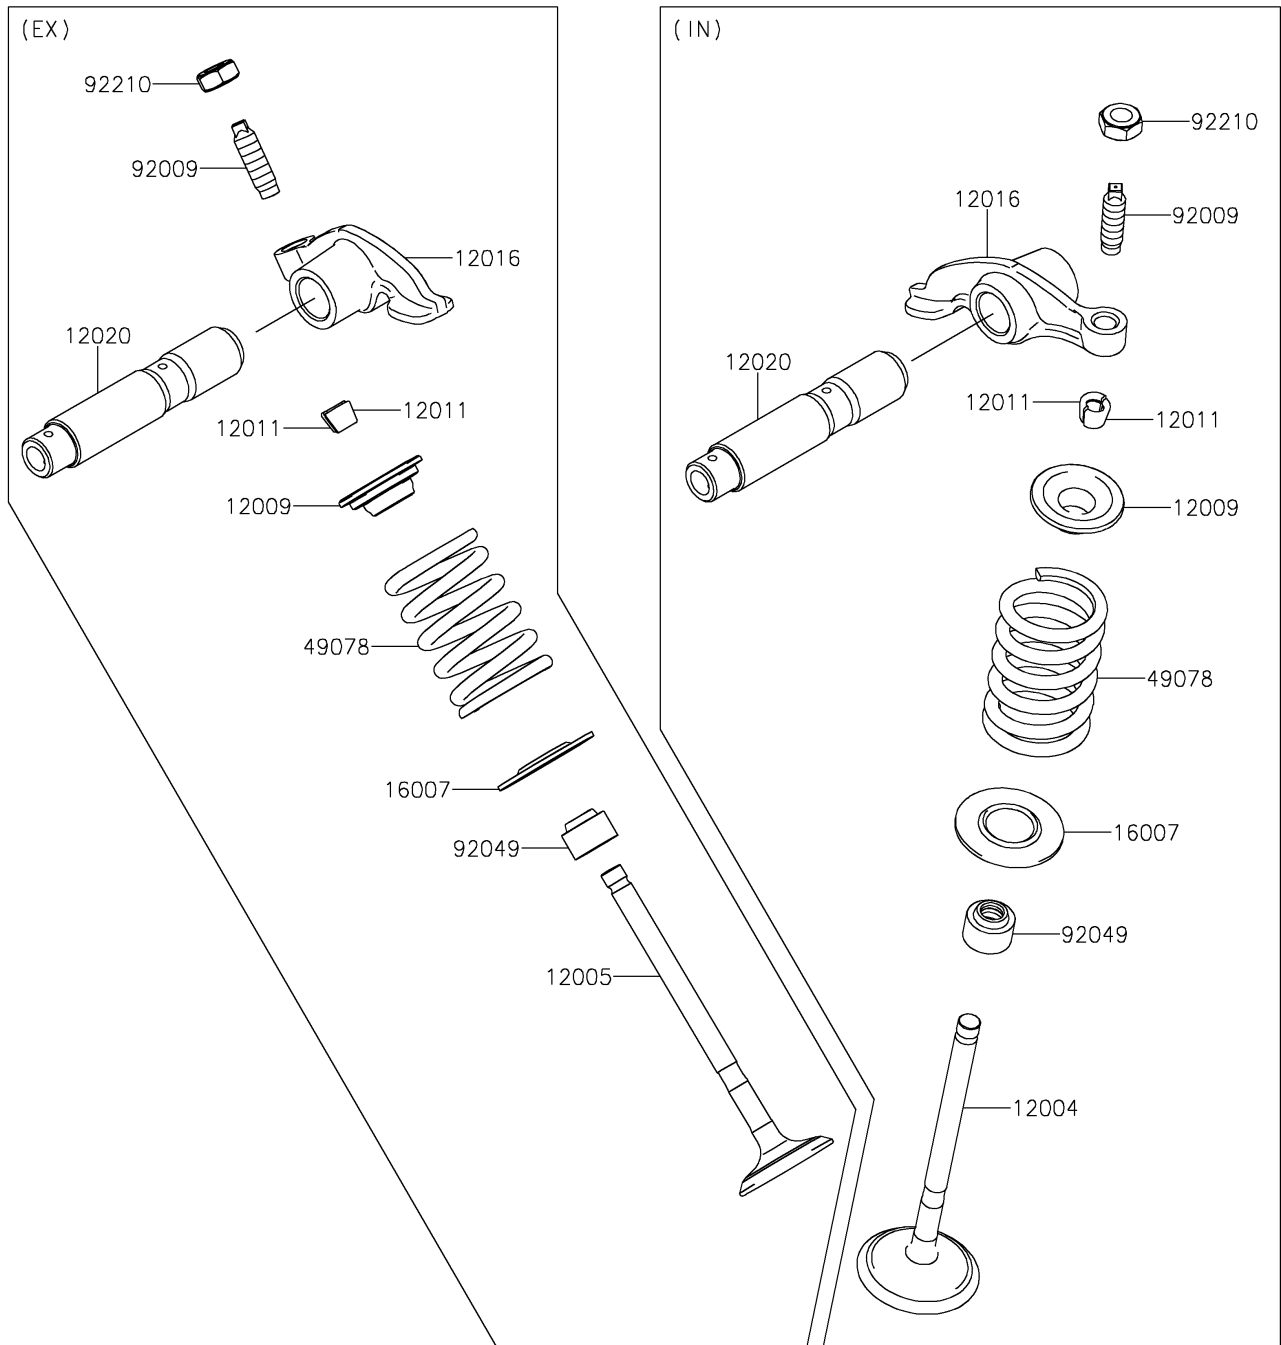

2018 KLX®140 PARTS DIAGRAM

Valve(s)

E1210

2018 KLX®140 PARTS LIST

Valve(s)

ITEM NAME	PART NUMBER	QUANTITY
VALVE-INTAKE (Ref # 12004)	12004-0049	1
VALVE-EXHAUST (Ref # 12005)	12005-0725	1
RETAINER-VALVE SPRING (Ref # 12009)	12009-0018	2
COLLET (Ref # 12011)	12011-1051	4
ARM-ROCKER (Ref # 12016)	12016-0725	2
SHAFT-ROCKER (Ref # 12020)	12020-0007	2
SEAT-SPRING (Ref # 16007)	16007-1223	2
SPRING-ENGINE VALVE (Ref # 49078)	49078-0064	2
SCREW,VALVE ADJUST (Ref # 92009)	92009-1109	2
SEAL-OIL (Ref # 92049)	92049-0139	2
NUT,VALVE ADJUST LOCK (Ref # 92210)	92210-1491	2