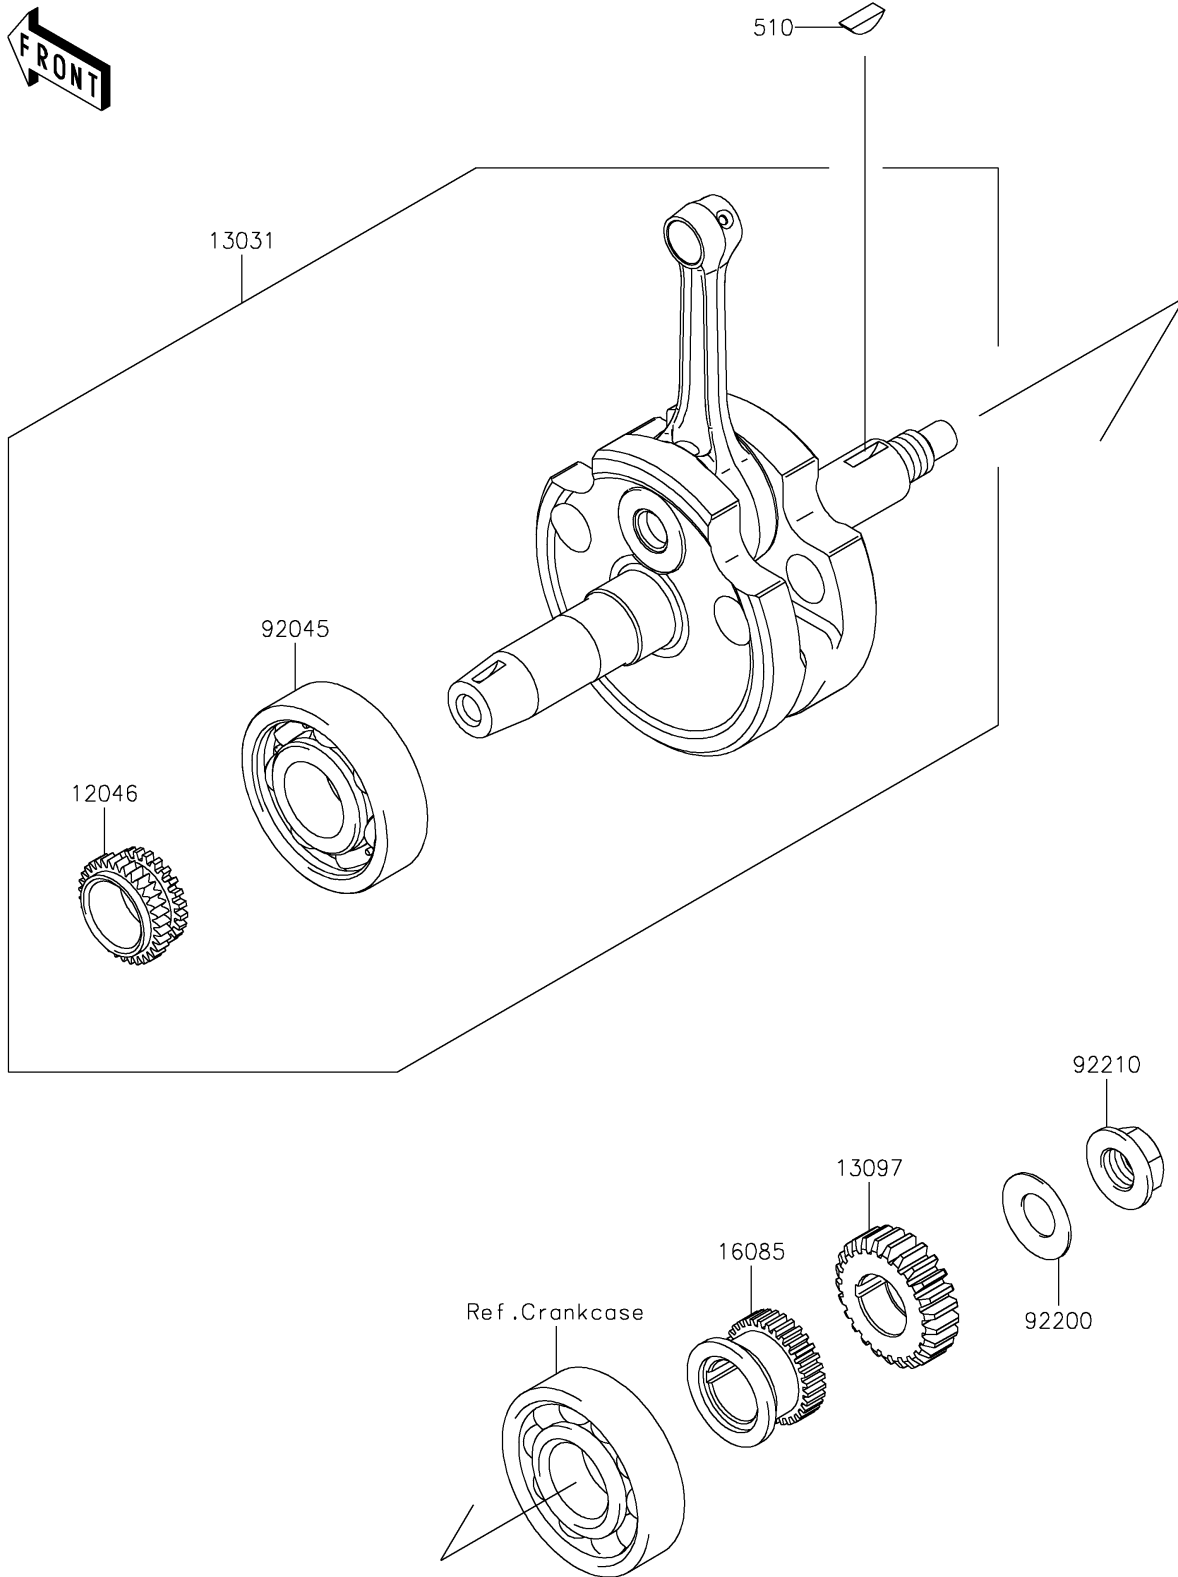

2017 KLX®140 PARTS DIAGRAM

Crankshaft

E1321

2017 KLX®140 PARTS LIST

Crankshaft

ITEM NAME	PART NUMBER	QUANTITY
SPROCKET,18T (Ref # 12046)	12046-0061	1
CRANKSHAFT-COMP (Ref # 13031)	13031-0140	1
GEAR-PRIMARY SPUR,25T (Ref # 13097)	13097-0559	1
GEAR,21T (Ref # 16085)	16085-0118	1
KEY-WOODRUFF (Ref # 510)	510A4200	1
BEARING-BALL,6305JR2C3 (Ref # 92045)	92045-1120	1
WASHER,14.2X28X1.5 (Ref # 92200)	92200-0217	1
NUT,14MM,LEFT HANDED (Ref # 92210)	92210-0600	1