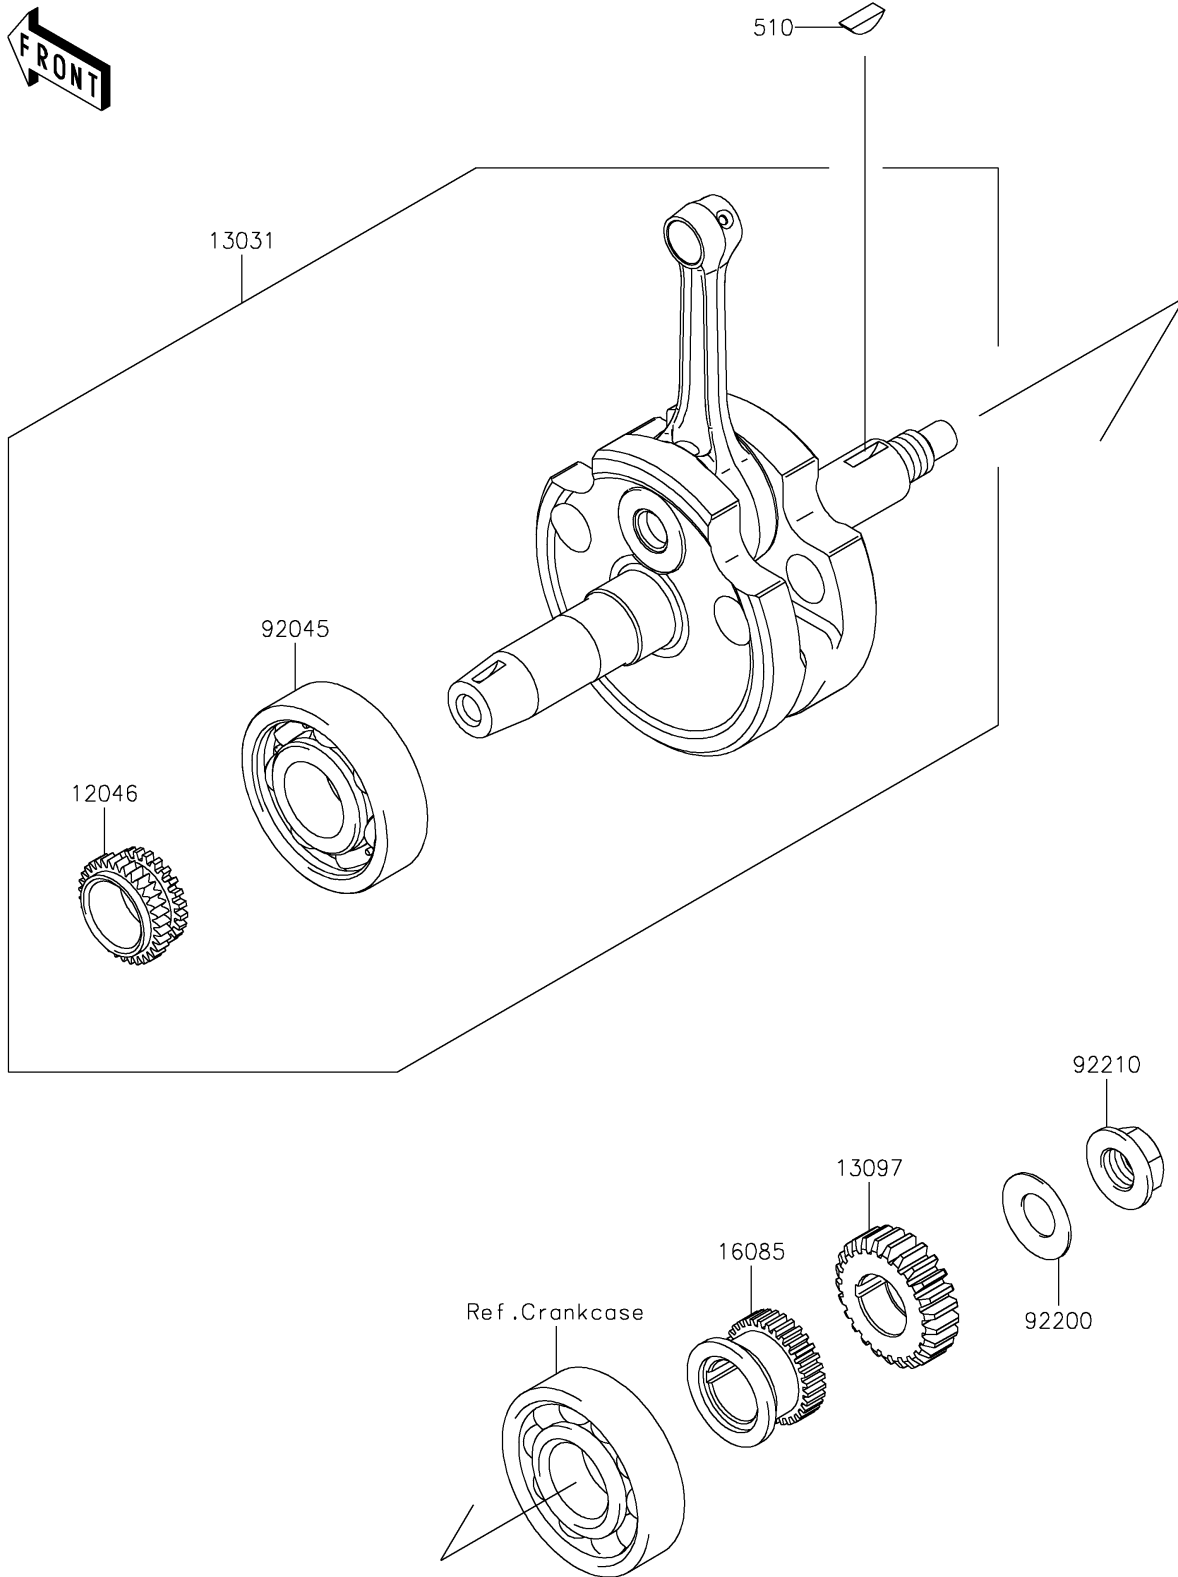

2019 KLX®140 PARTS DIAGRAM

Crankshaft

E1321

2019 KLX®140 PARTS LIST

Crankshaft

ITEM NAME	PART NUMBER	QUANTITY
SPROCKET,18T (Ref # 12046)	12046-0061	1
CRANKSHAFT-COMP (Ref # 13031)	13031-0140	1
GEAR-PRIMARY SPUR,25T (Ref # 13097)	13097-0559	1
GEAR,21T (Ref # 16085)	16085-0118	1
KEY-WOODRUFF (Ref # 510)	510A4200	1
BEARING-BALL,6305JR2C3 (Ref # 92045)	92045-1120	1
WASHER,14.2X28X1.5 (Ref # 92200)	92200-0217	1
NUT,14MM,LEFT HANDED (Ref # 92210)	92210-0600	1