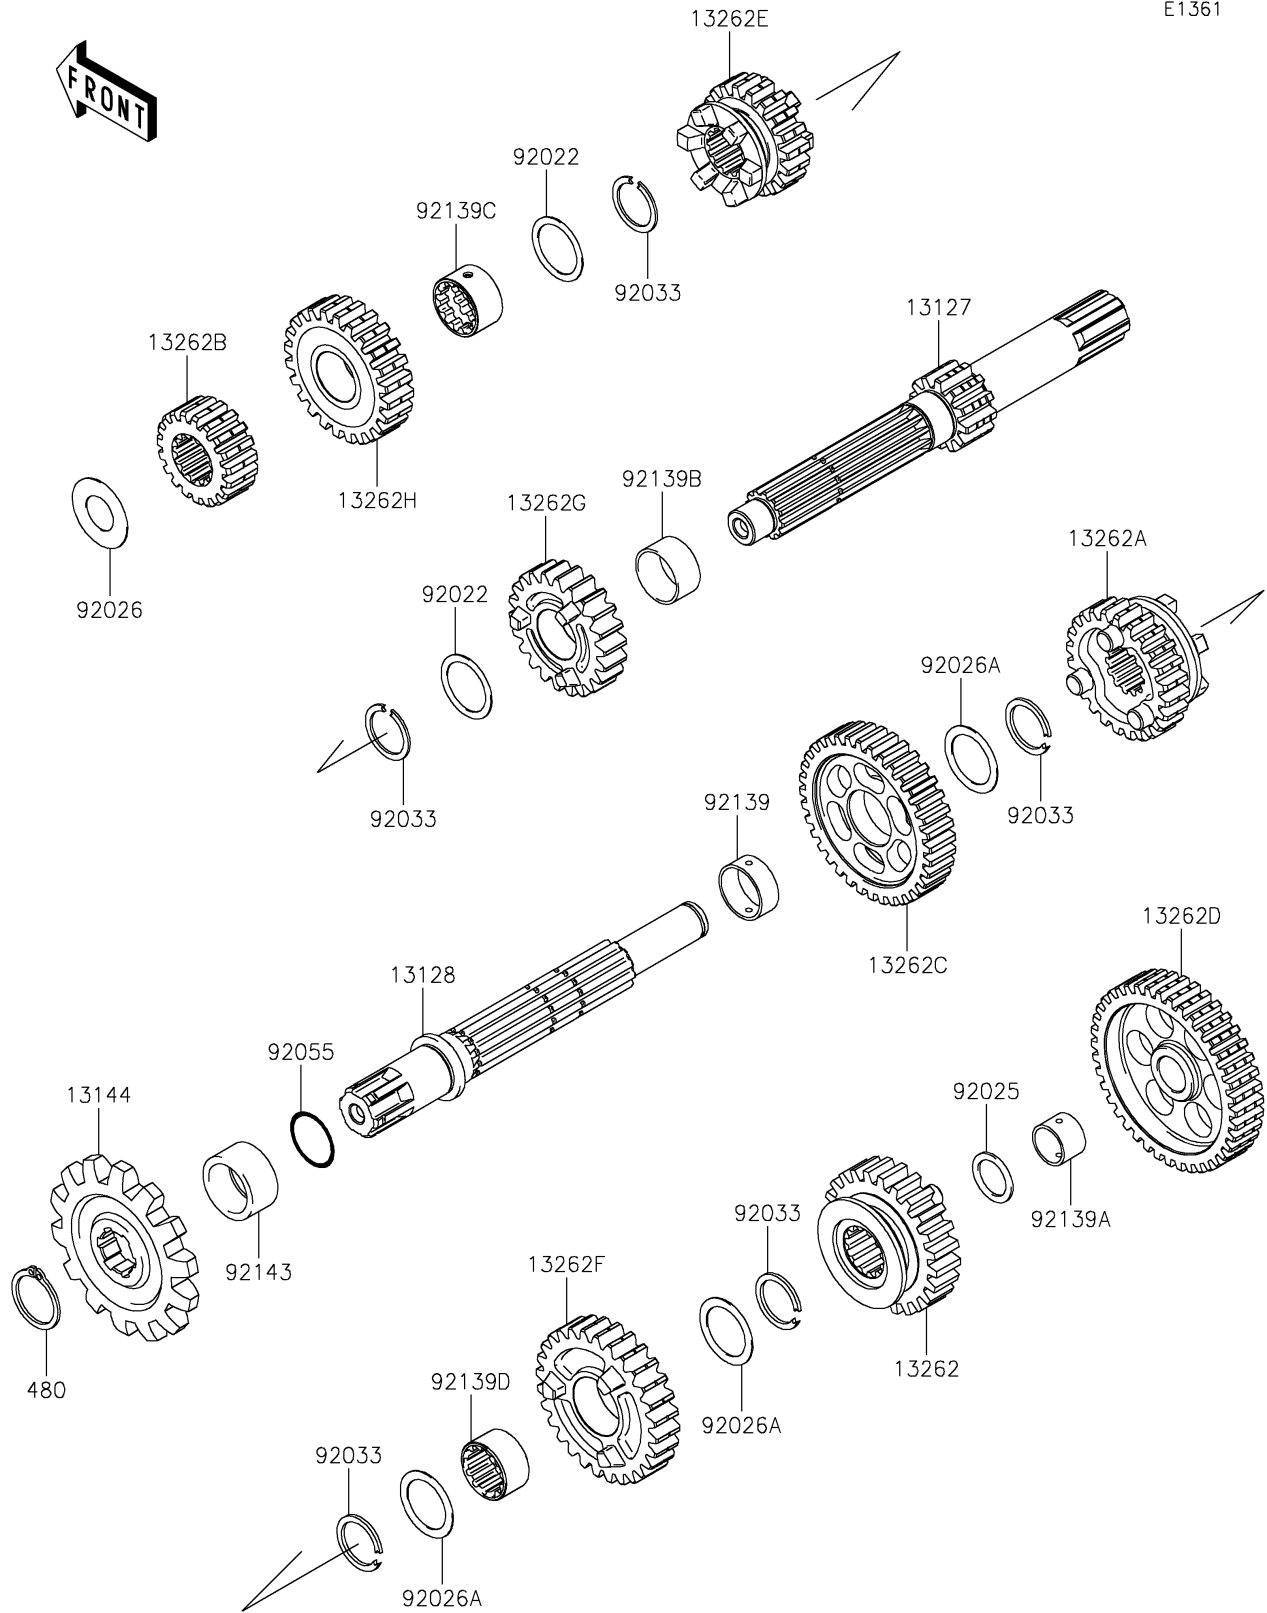

2018 KLX®140 PARTS DIAGRAM

Transmission

E1361

2018 KLX®140 PARTS LIST

Transmission

ITEM NAME	PART NUMBER	QUANTITY
SHAFT-TRANSMISSION INPUT,15T (Ref # 13127)	13127-0074	1
SHAFT-TRANSMISSION OUTPUT (Ref # 13128)	13128-0051	1
SPROCKET-OUTPUT,14T (Ref # 13144)	13144-0049	1
GEAR,OUTPUT 4TH,26T (Ref # 13262)	13262-0459	1
GEAR,OUTPUT 5TH,24T (Ref # 13262A)	13262-0502	1
GEAR,INPUT 2ND,19T (Ref # 13262B)	13262-0577	1
GEAR,OUTPUT 2ND,36T (Ref # 13262C)	13262-0578	1
GEAR,OUTPUT LOW,40T (Ref # 13262D)	13262-0579	1
GEAR,INPUT 3RD,19T (Ref # 13262E)	13262-0662	1
GEAR,OUTPUT 3RD,28T (Ref # 13262F)	13262-0738	1
GEAR,INPUT 4TH,22T (Ref # 13262G)	13262-0769	1
GEAR,INPUT 5TH,24T (Ref # 13262H)	13262-0770	1
CIRCLIP-TYPE-C,17MM (Ref # 480)	480J1700	1
WASHER,17.3X22X0.5 (Ref # 92022)	92022-1799	2
SHIM (Ref # 92025)	92025-1280	1
SPACER (Ref # 92026)	92026-0727	1
SPACER,17.2X23X0.5 (Ref # 92026A)	92026-1037	3
RING-SNAP,17MM (Ref # 92033)	92033-1060	5
RING-O,16.8X1.9 (Ref # 92055)	92055-0151	1
BUSHING (Ref # 92139)	92139-0001	1
BUSHING,12X14X9.4 (Ref # 92139A)	92139-0002	1
BUSHING,17X19X9.5 (Ref # 92139B)	92139-0282	1
BUSHING,14.5X17.25X11.0 (Ref # 92139C)	92139-0283	1
BUSHING (Ref # 92139D)	92139-0286	1
COLLAR,SPROCKET (Ref # 92143)	92143-1680	1