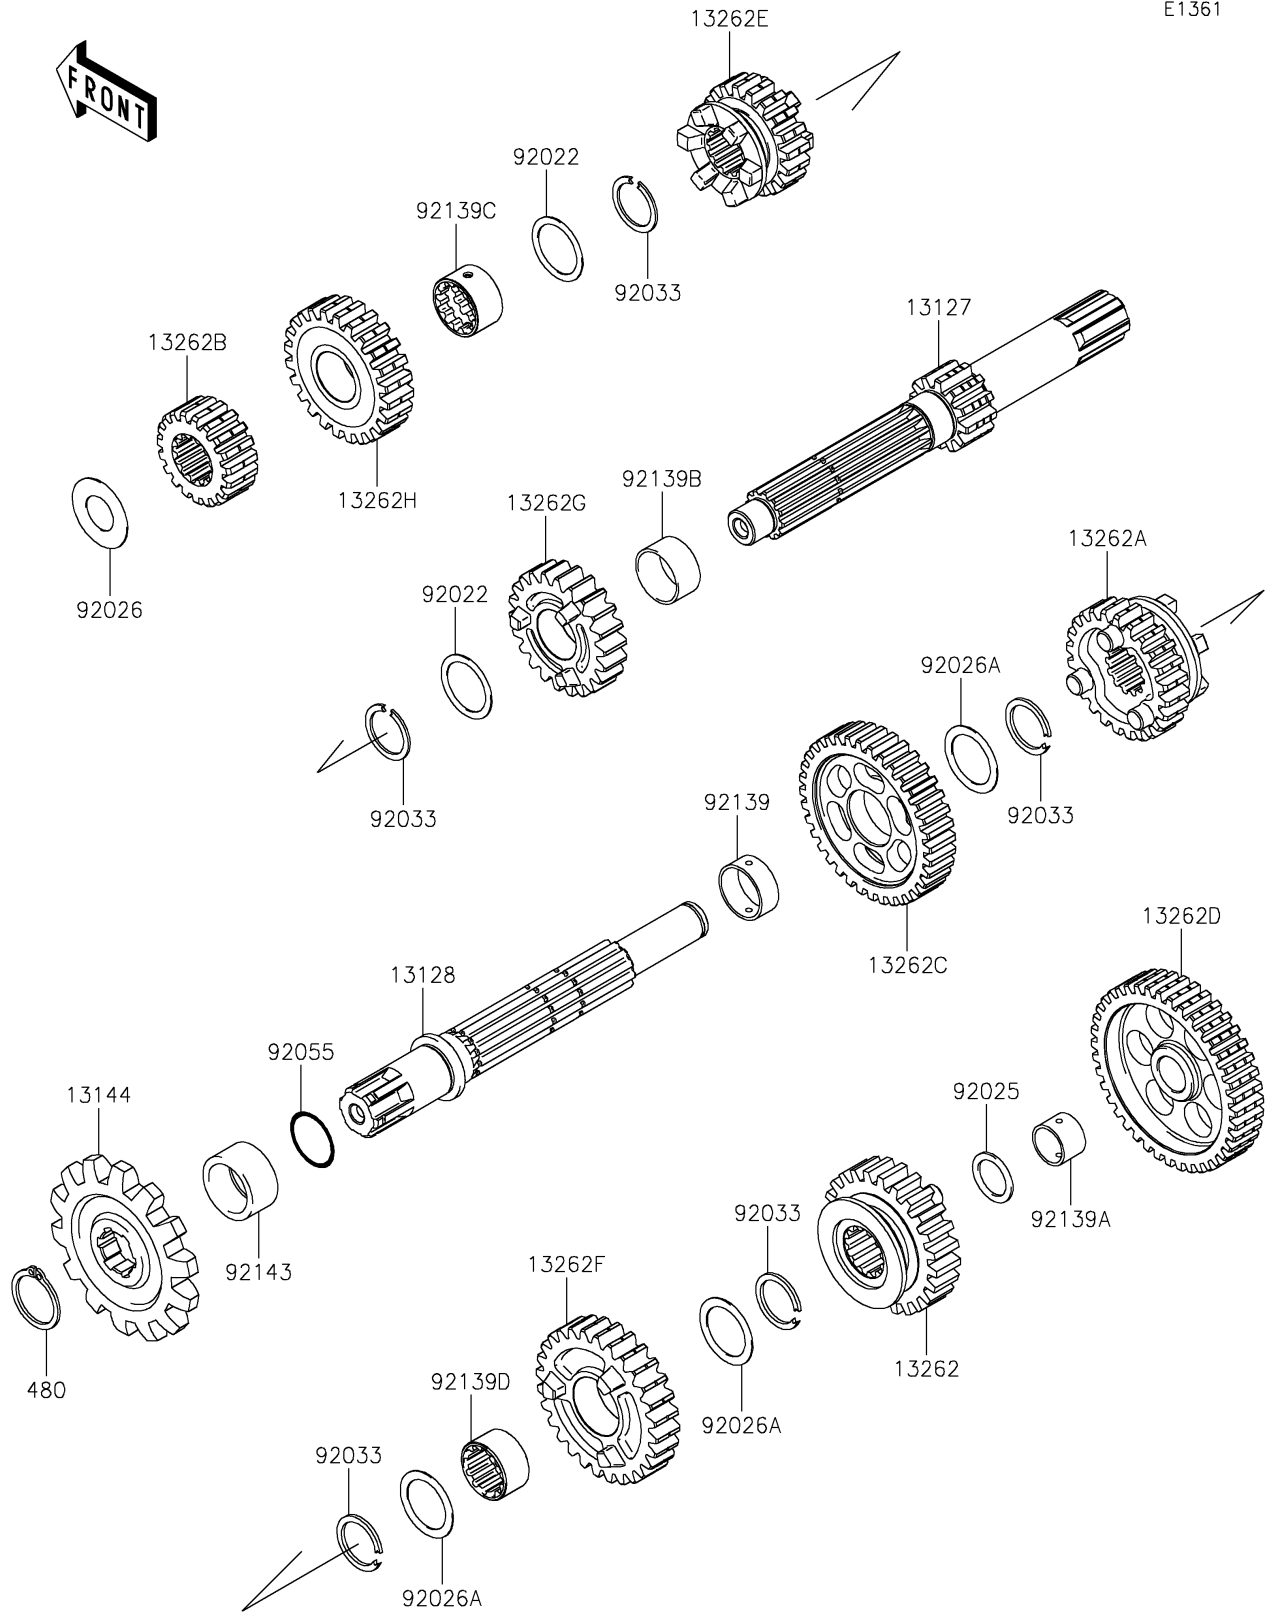

2019 KLX®140 PARTS DIAGRAM

Transmission

E1361

2019 KLX®140 PARTS LIST

Transmission

ITEM NAME	PART NUMBER	QUANTITY
SHAFT-TRANSMISSION INPUT,15T (Ref # 13127)	13127-0074	1
SHAFT-TRANSMISSION OUTPUT (Ref # 13128)	13128-0051	1
SPROCKET-OUTPUT,14T (Ref # 13144)	13144-0049	1
GEAR,OUTPUT 4TH,26T (Ref # 13262)	13262-0459	1
GEAR,OUTPUT 5TH,24T (Ref # 13262A)	13262-0502	1
GEAR,INPUT 2ND,19T (Ref # 13262B)	13262-0577	1
GEAR,OUTPUT 2ND,36T (Ref # 13262C)	13262-0578	1
GEAR,OUTPUT LOW,40T (Ref # 13262D)	13262-0579	1
GEAR,INPUT 3RD,19T (Ref # 13262E)	13262-0662	1
GEAR,OUTPUT 3RD,28T (Ref # 13262F)	13262-0738	1
GEAR,INPUT 4TH,22T (Ref # 13262G)	13262-0769	1
GEAR,INPUT 5TH,24T (Ref # 13262H)	13262-0770	1
CIRCLIP-TYPE-C,17MM (Ref # 480)	480J1700	1
WASHER,17.3X22X0.5 (Ref # 92022)	92022-1799	2
SHIM (Ref # 92025)	92025-1280	1
SPACER (Ref # 92026)	92026-0727	1
SPACER,17.2X23X0.5 (Ref # 92026A)	92026-1037	3
RING-SNAP,17MM (Ref # 92033)	92033-1060	5
RING-O,16.8X1.9 (Ref # 92055)	92055-0151	1
BUSHING (Ref # 92139)	92139-0001	1
BUSHING,12X14X9.4 (Ref # 92139A)	92139-0002	1
BUSHING,17X19X9.5 (Ref # 92139B)	92139-0282	1
BUSHING,14.5X17.25X11.0 (Ref # 92139C)	92139-0283	1
BUSHING (Ref # 92139D)	92139-0286	1
COLLAR,SPROCKET (Ref # 92143)	92143-1680	1