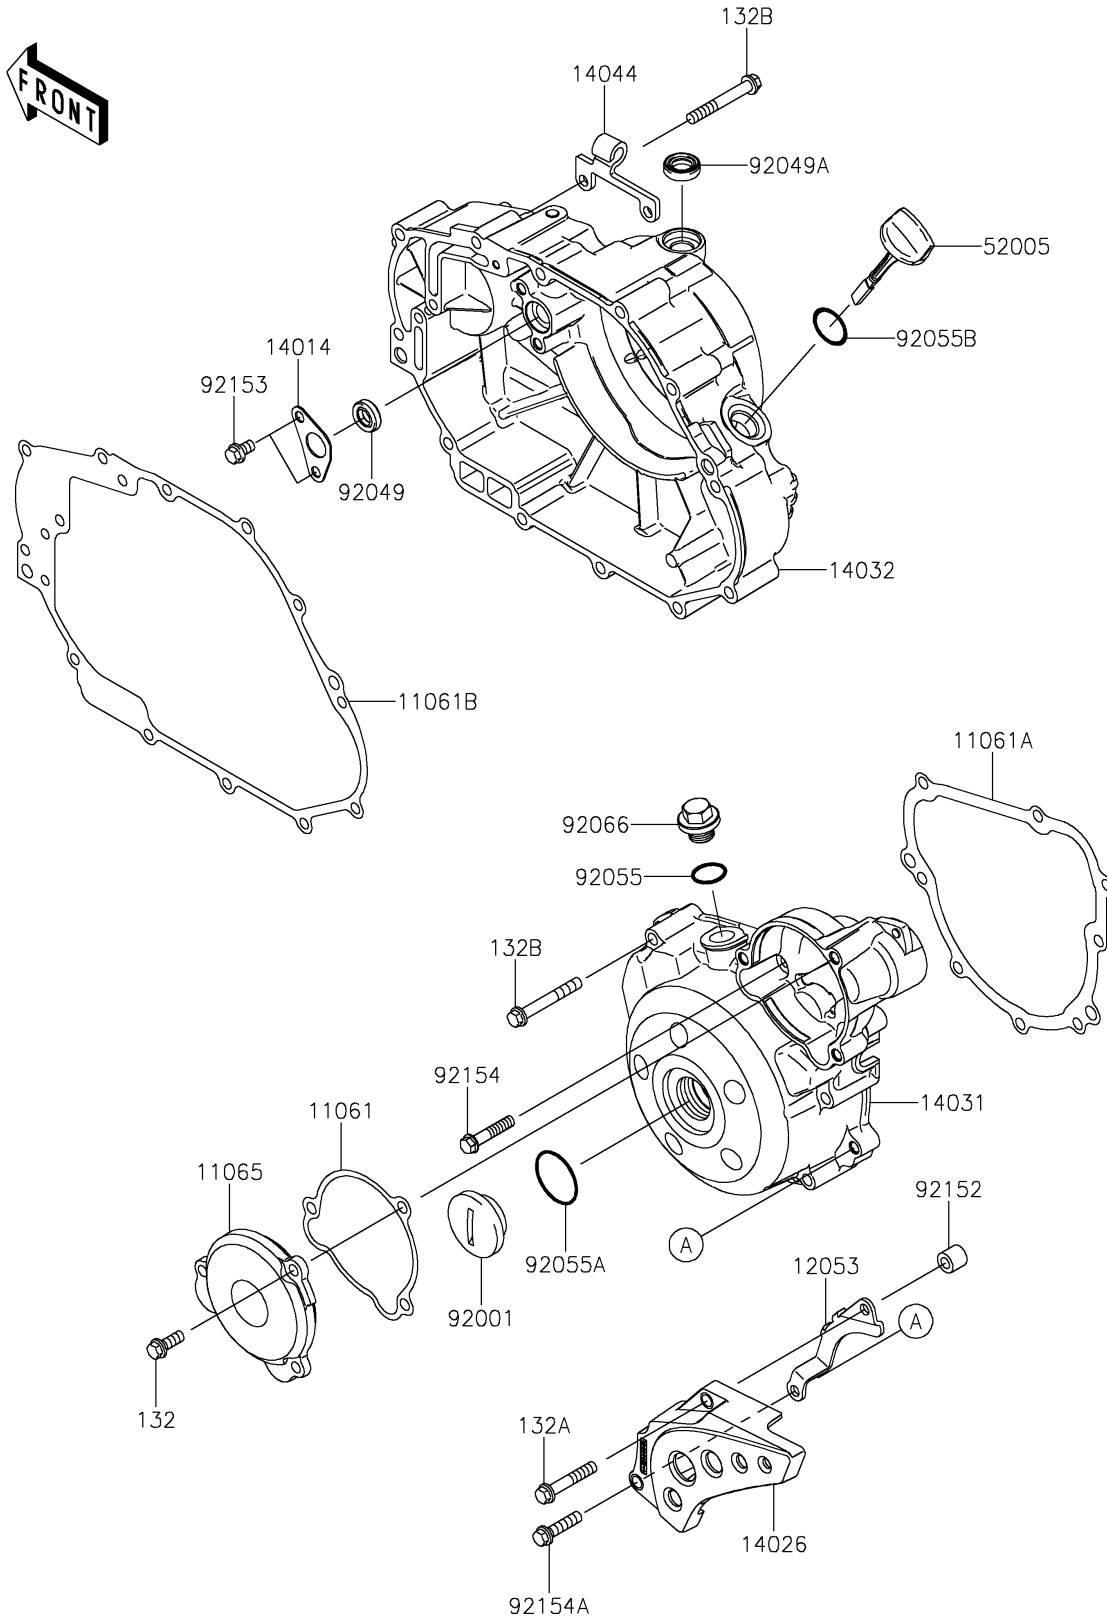

2018 KLX®140 PARTS DIAGRAM

Engine Cover(s)

E1431

2018 KLX®140 PARTS LIST

Engine Cover(s)

ITEM NAME	PART NUMBER	QUANTITY
GASKET (Ref # 11061)	11061-0300	1
GASKET,GENERATOR COVER (Ref # 11061A)	11061-0820	1
GASKET,CLUTCH COVER (Ref # 11061B)	11061-1315	1
CAP (Ref # 11065)	11065-0209	1
GUIDE-CHAIN (Ref # 12053)	12053-0133	1
BOLT-FLANGED-SMALL,6X16 (Ref # 132)	132BA0616	3
BOLT-FLANGED-SMALL,6X35 (Ref # 132A)	132BA0635	1
BOLT-FLANGED-SMALL,6X45 (Ref # 132B)	132BA0645	18
PLATE-POSITION (Ref # 14014)	14014-1153	1
COVER-CHAIN (Ref # 14026)	14026-0084	1
COVER-GENERATOR (Ref # 14031)	14031-0116	1
COVER-CLUTCH (Ref # 14032)	14032-0116	1
HOLDER-CABLE (Ref # 14044)	14044-0044	1
GAUGE,OIL LEVEL (Ref # 52005)	52005-0724	1
BOLT,GENERATOR COVER CAP (Ref # 92001)	92001-1827	1
SEAL-OIL,10X18X5 (Ref # 92049)	92049-0104	1
SEAL-OIL,12X20X5.5 (Ref # 92049A)	92049-0142	1
RING-O,14.8X2.4 (Ref # 92055)	92055-0153	1
RING-O,25.7X2.4 (Ref # 92055A)	92055-0154	1
RING-O,20X2 (Ref # 92055B)	92055-0155	1
PLUG,14X10 (Ref # 92066)	92066-1571	1
COLLAR,6.5X12X11 (Ref # 92152)	92152-0692	1
BOLT,6X10 (Ref # 92153)	92153-1140	2
BOLT,FLANGED,6X30 (Ref # 92154)	92154-1080	2
BOLT,FLANGED,6X25 (Ref # 92154A)	92154-2154	1