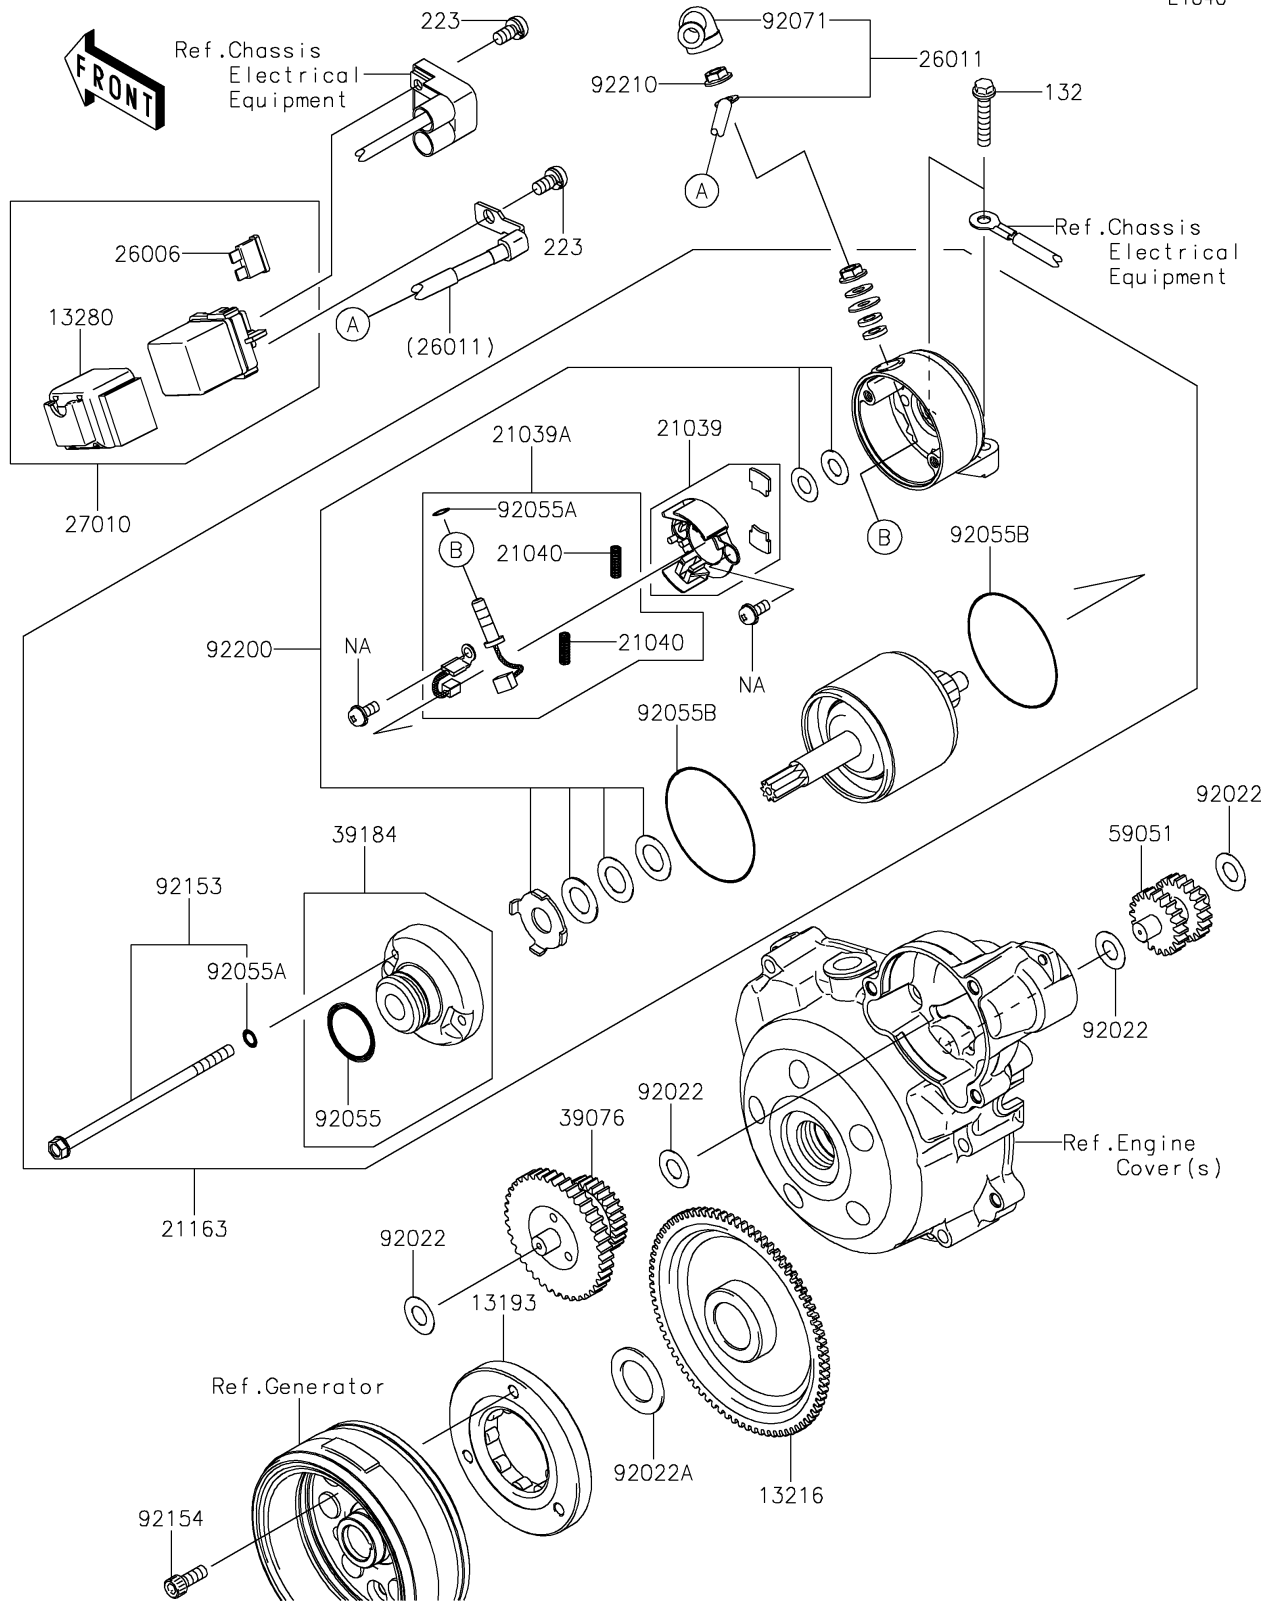

2020 KLX®140 PARTS DIAGRAM

Starter Motor

E1840

2020 KLX®140 PARTS LIST

Starter Motor

ITEM NAME	PART NUMBER	QUANTITY
CLUTCH-ASSY-ONEWAY (Ref # 13193)	13193-0005	1
BOLT-FLANGED-SMALL,6X30 (Ref # 132)	132BD0630	2
GEAR-COMP,FREE WHEEL (Ref # 13216)	13216-0040	1
HOLDER (Ref # 13280)	13280-0818	1
BRUSH (Ref # 21039)	21039-0007	1
BRUSH (Ref # 21039A)	21039-0008	1
SPRING-BRUSH (Ref # 21040)	21040-0004	2
STARTER-ELECTRIC (Ref # 21163)	21163-0762	1
SCREW-PAN-WS-CROS,5X10 (Ref # 223)	223AA0510	2
FUSE,BLADE,10A,RED (Ref # 26006)	26006-1007	1
WIRE-LEAD,STARTER (Ref # 26011)	26011-0782	1
SWITCH,MAGNETIC (Ref # 27010)	27010-0798	1
LIMITER,STARTER IDLE GEAR (Ref # 39076)	39076-0020	1
BRACKET-ASSY (Ref # 39184)	39184-0015	1
GEAR-SPUR,IDLE (Ref # 59051)	59051-1304	1
WASHER,10.2X20X0.5 (Ref # 92022)	92022-1649	4
WASHER,22.3X35X1.6 (Ref # 92022A)	92022-212	1
RING-O (Ref # 92055)	92055-1276	1
RING-O,4.5X2.0 (Ref # 92055A)	92055-1370	3
RING-O (Ref # 92055B)	92055-1550	2
GROMMET (Ref # 92071)	92071-0705	1
BOLT (Ref # 92153)	92153-1914	2
BOLT,SOCKET,6X16 (Ref # 92154)	92154-0235	3
WASHER,SET (Ref # 92200)	92200-0407	1
NUT,FLANGED,6MM (Ref # 92210)	92210-1514	1