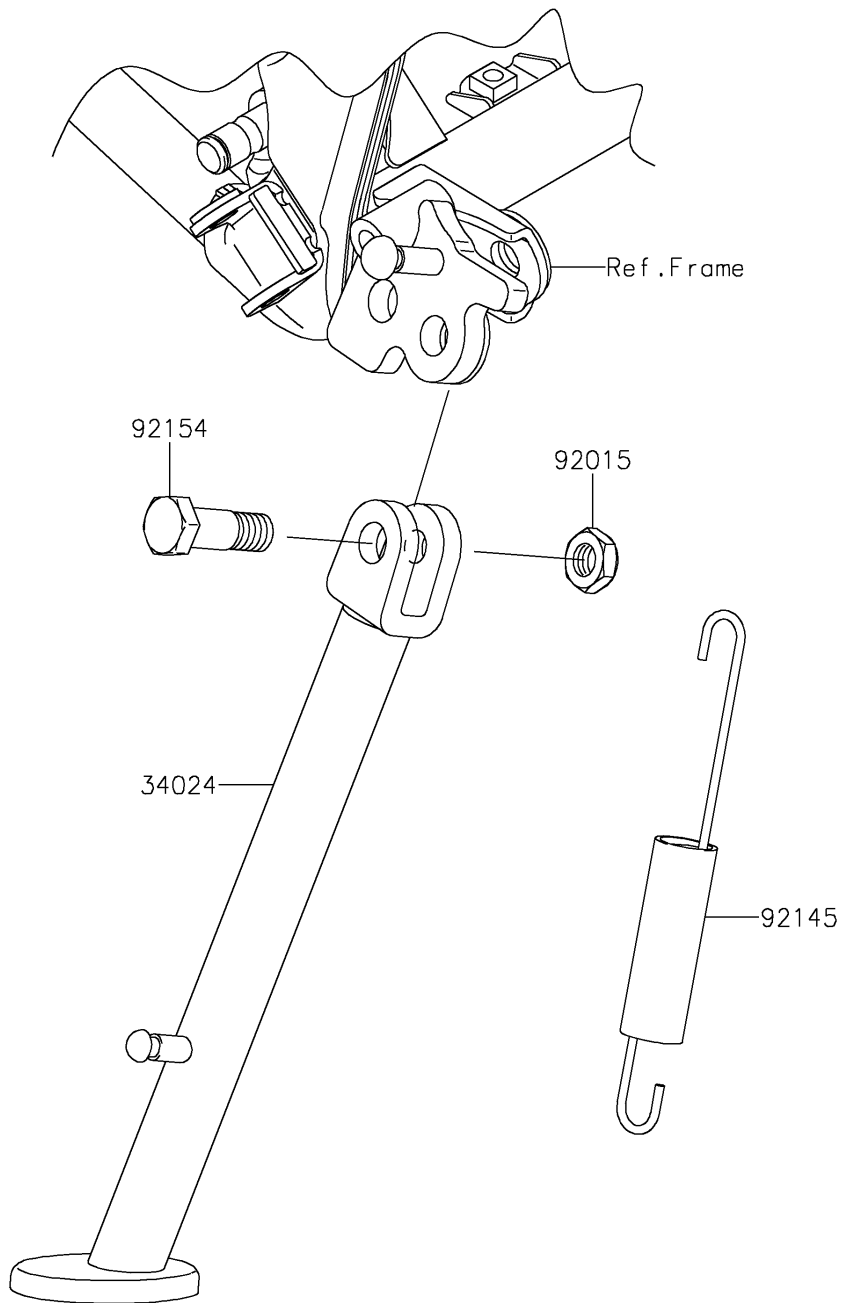

2019 KLX®140 PARTS DIAGRAM

Stand(s)

F2190

2019 KLX®140 PARTS LIST

Stand(s)

ITEM NAME	PART NUMBER	QUANTITY
STAND-SIDE,P.SILVER (Ref # 34024)	34024-0062-458	1
NUT,LOCK,10MM,BLACK (Ref # 92015)	92015-1188	1
SPRING,SIDE STAND (Ref # 92145)	92145-0584	1
BOLT,SIDE STAND (Ref # 92154)	92154-0412	1