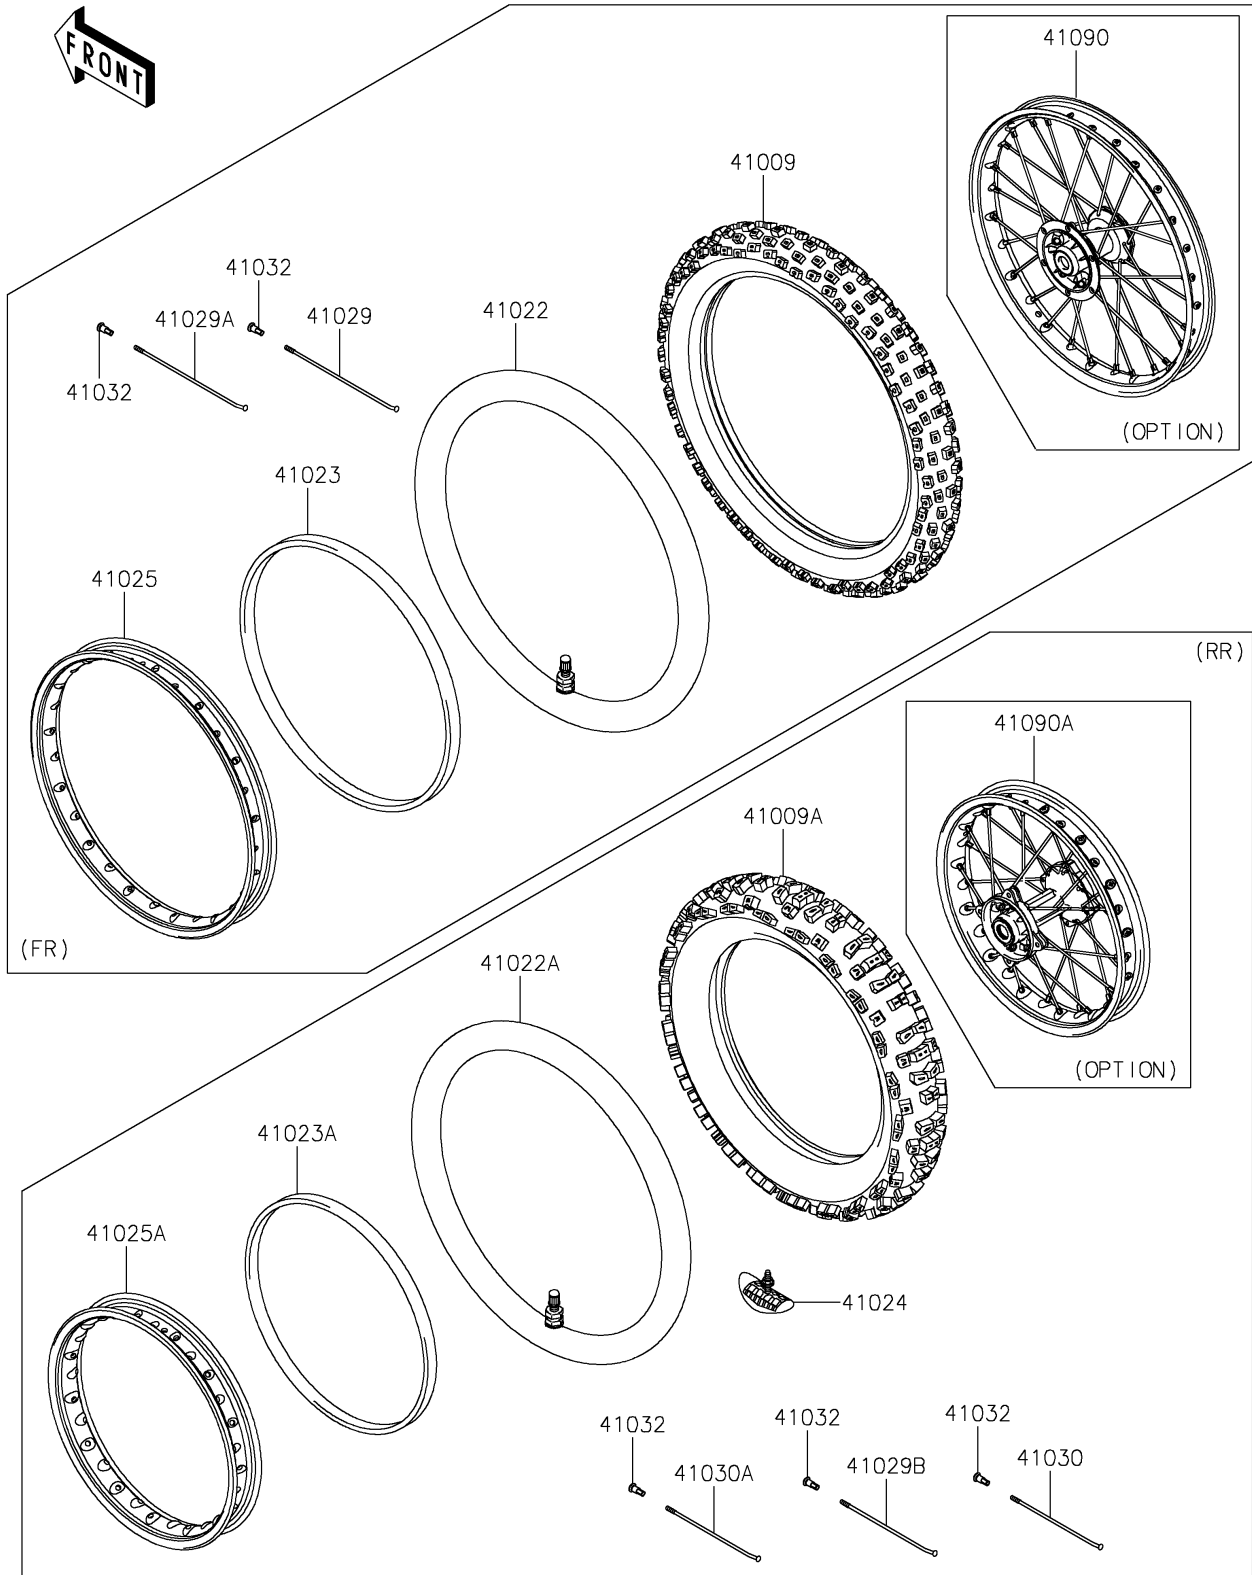

2017 KLX®140 PARTS DIAGRAM

Wheels/Tires

F2210

2017 KLX®140 PARTS LIST

Wheels/Tires

ITEM NAME	PART NUMBER	QUANTITY
TIRE,FR,70/100-17 40M,IX05H (Ref # 41009)	41009-0167	1
TIRE,RR,90/100-14 49M,IX05H (Ref # 41009A)	41009-0168	1
TUBE-TIRE,FR,70/100-17 (Ref # 41022)	41022-0027	1
TUBE-TIRE,RR,90/100-14 (Ref # 41022A)	41022-0028	1
BAND-RIM,FR,70/100-17 (Ref # 41023)	41023-0011	1
BAND-RIM,RR,90/100-14 (Ref # 41023A)	41023-0012	1
STOPPER-RIM,1.60-M(DUNLOP) (Ref # 41024)	41024-010	1
RIM,FR,1.40X17,SILVER (Ref # 41025)	41025-0353-WA	1
RIM,RR,1.60X14,SILVER (Ref # 41025A)	41025-0354-WA	1
SPOKE-INNER,FR,RH,187MMX166D (Ref # 41029)	41029-0041	14
SPOKE-INNER,FR,LH,183MMX166D (Ref # 41029A)	41029-0042	14
SPOKE-INNER,RR,157MMX170D (Ref # 41029B)	41029-0043	14
SPOKE-OUTER,RR,RH,149MMX172D (Ref # 41030)	41030-0013	7
SPOKE-OUTER,RR,LH,153MMX172D (Ref # 41030A)	41030-0014	7
NIPPLE-SPOKE (Ref # 41032)	41032-0010	56
WHEEL,FR,1.40X17,SILVER (Ref # 41090)	41090-0053-WA	1
WHEEL,RR,1.60X14,SILVER (Ref # 41090A)	41090-0055-WA	1