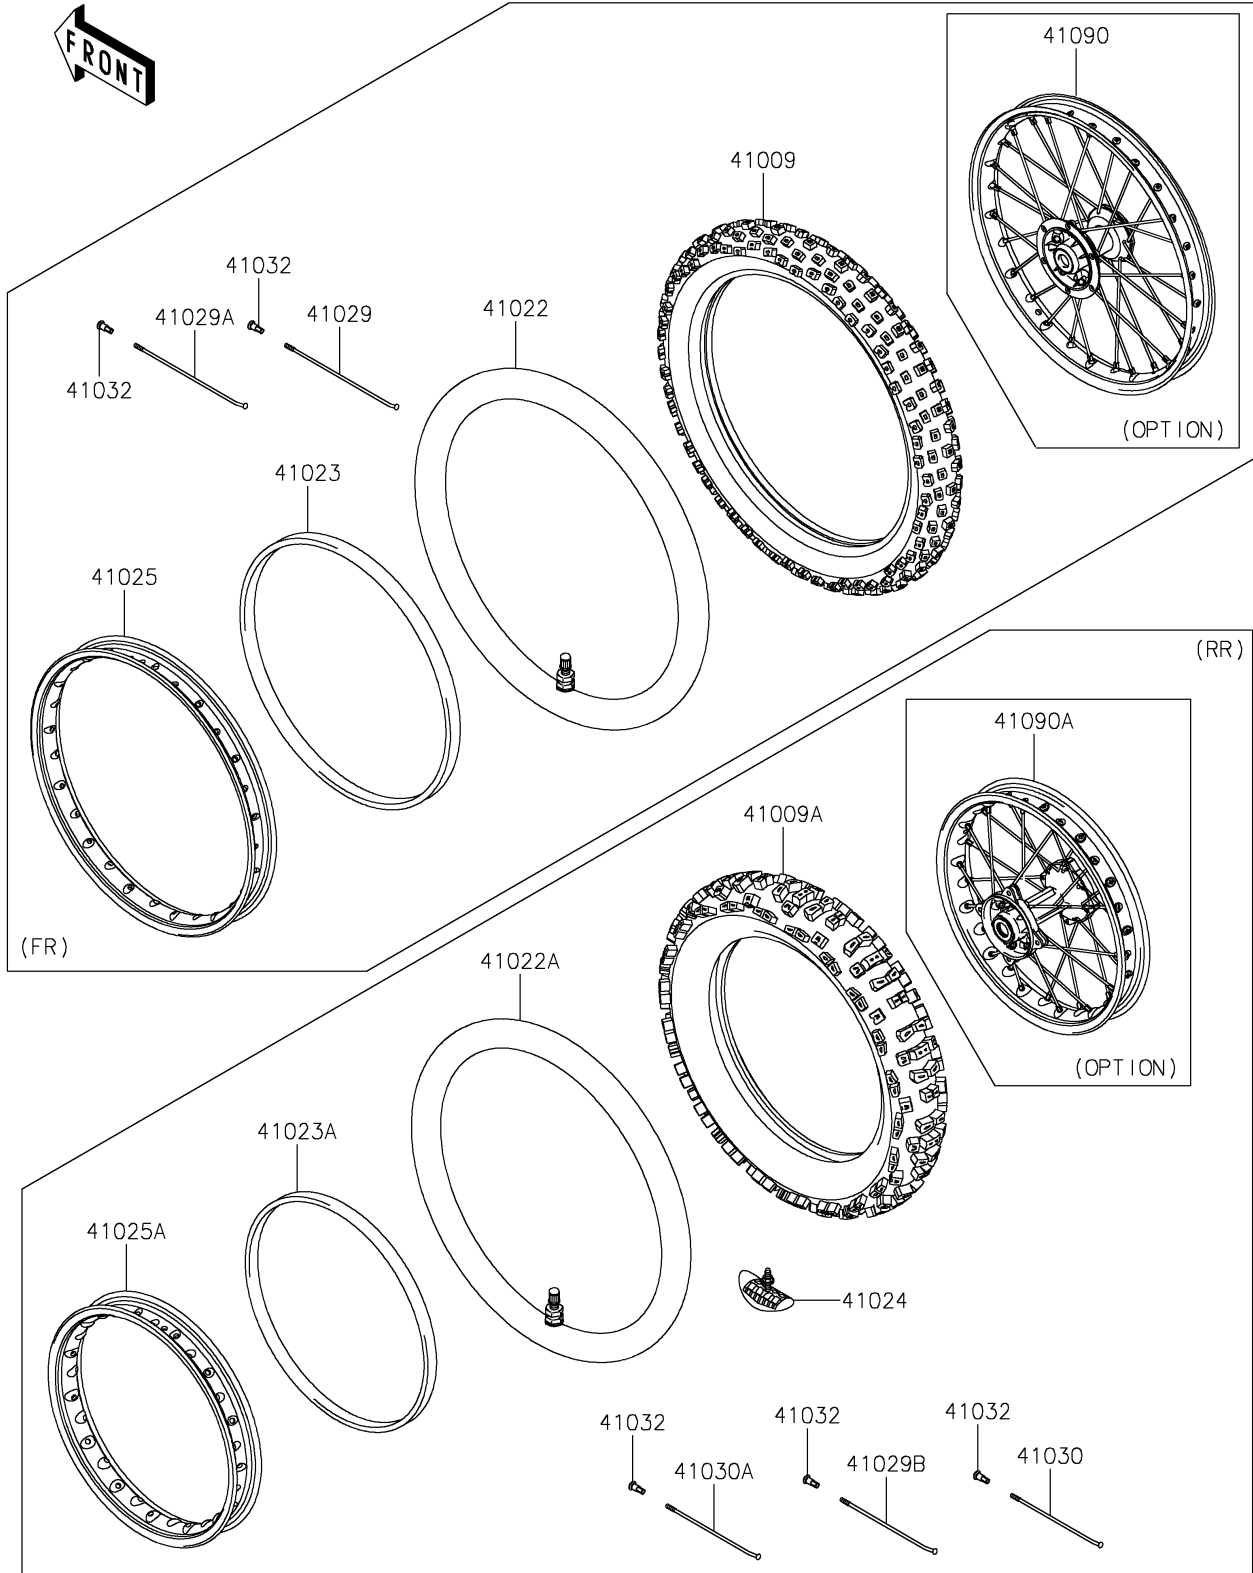

2020 KLX®140 PARTS DIAGRAM

Wheels/Tires

F2210

2020 KLX®140 PARTS LIST

Wheels/Tires

ITEM NAME	PART NUMBER	QUANTITY
TIRE,FR,70/100-17 40M,IX05H (Ref # 41009)	41009-0167	1
TIRE,RR,90/100-14 49M,IX05H (Ref # 41009A)	41009-0168	1
TUBE-TIRE,FR,70/100-17 (Ref # 41022)	41022-0027	1
TUBE-TIRE,RR,90/100-14 (Ref # 41022A)	41022-0028	1
BAND-RIM,FR,70/100-17 (Ref # 41023)	41023-0011	1
BAND-RIM,RR,90/100-14 (Ref # 41023A)	41023-0012	1
STOPPER-RIM,1.60-M(DUNLOP) (Ref # 41024)	41024-010	1
RIM,FR,1.40X17,SILVER (Ref # 41025)	41025-0353-WA	1
RIM,RR,1.60X14,SILVER (Ref # 41025A)	41025-0354-WA	1
SPOKE-INNER,FR,RH,187MMX166D (Ref # 41029)	41029-0041	14
SPOKE-INNER,FR,LH,183MMX166D (Ref # 41029A)	41029-0042	14
SPOKE-INNER,RR,157MMX170D (Ref # 41029B)	41029-0043	14
SPOKE-OUTER,RR,RH,149MMX172D (Ref # 41030)	41030-0013	7
SPOKE-OUTER,RR,LH,153MMX172D (Ref # 41030A)	41030-0014	7
NIPPLE-SPOKE (Ref # 41032)	41032-0010	56
WHEEL,FR,1.40X17,SILVER (Ref # 41090)	41090-0053-WA	1
WHEEL,RR,1.60X14,SILVER (Ref # 41090A)	41090-0055-WA	1