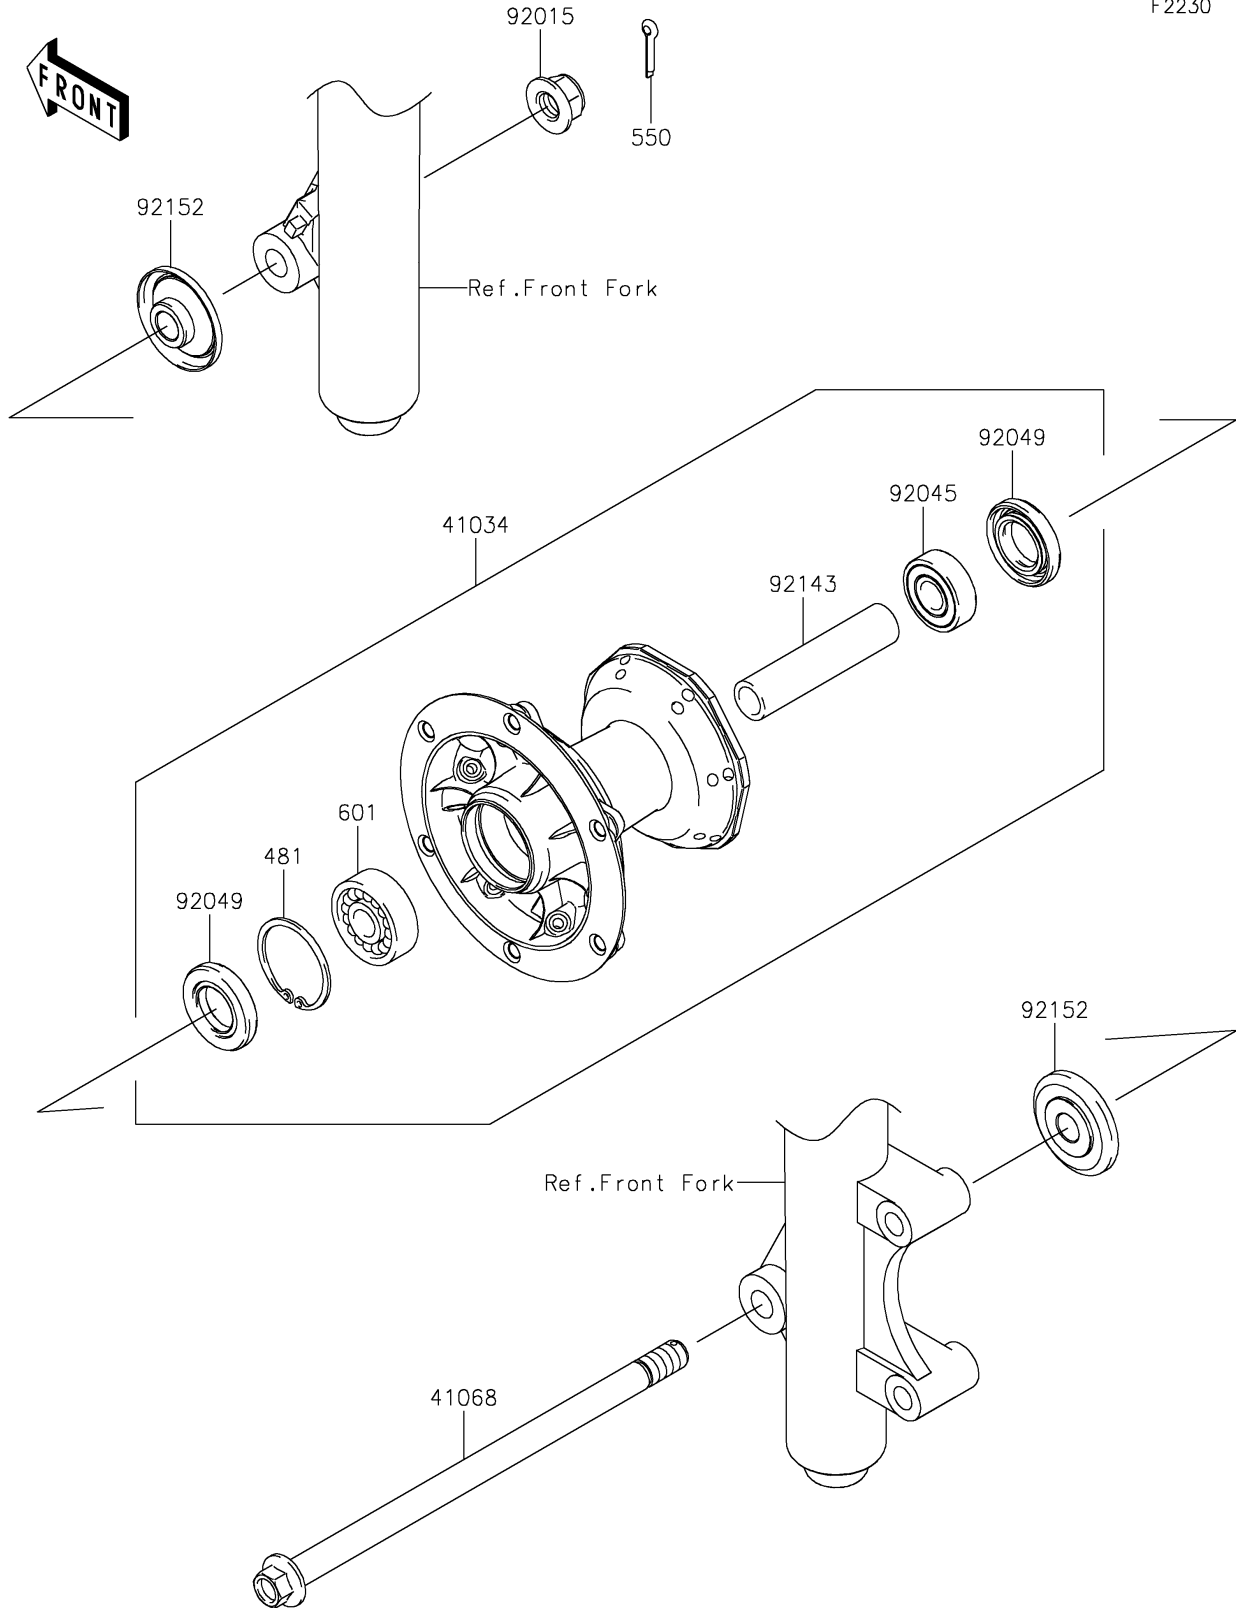

2017 KLX®140 PARTS DIAGRAM

Front Hub

F2230

2017 KLX®140 PARTS LIST

Front Hub

ITEM NAME	PART NUMBER	QUANTITY
DRUM-ASSY,FRONT BRAKE (Ref # 41034)	41034-0055	1
AXLE,FR (Ref # 41068)	41068-1333	1
CIRCLIP-TYPE-C,37MM (Ref # 481)	481J3700	1
PIN-COTTER,2.5X20 (Ref # 550)	550AA2520	1
BEARING-BALL,#6201UUC3 (Ref # 601)	601B6301UU	1
NUT,LOCK,FLANGED,12MM (Ref # 92015)	92015-1433	1
BEARING-BALL,TMB201LLUC3/2A (Ref # 92045)	92045-1062	1
SEAL-OIL,20X37X6.5 (Ref # 92049)	92049-0113	2
COLLAR,FR BRAKE DRUM,L=76 (Ref # 92143)	92143-1935	1
COLLAR,FR AXLE,L=12 (Ref # 92152)	92152-0653	2