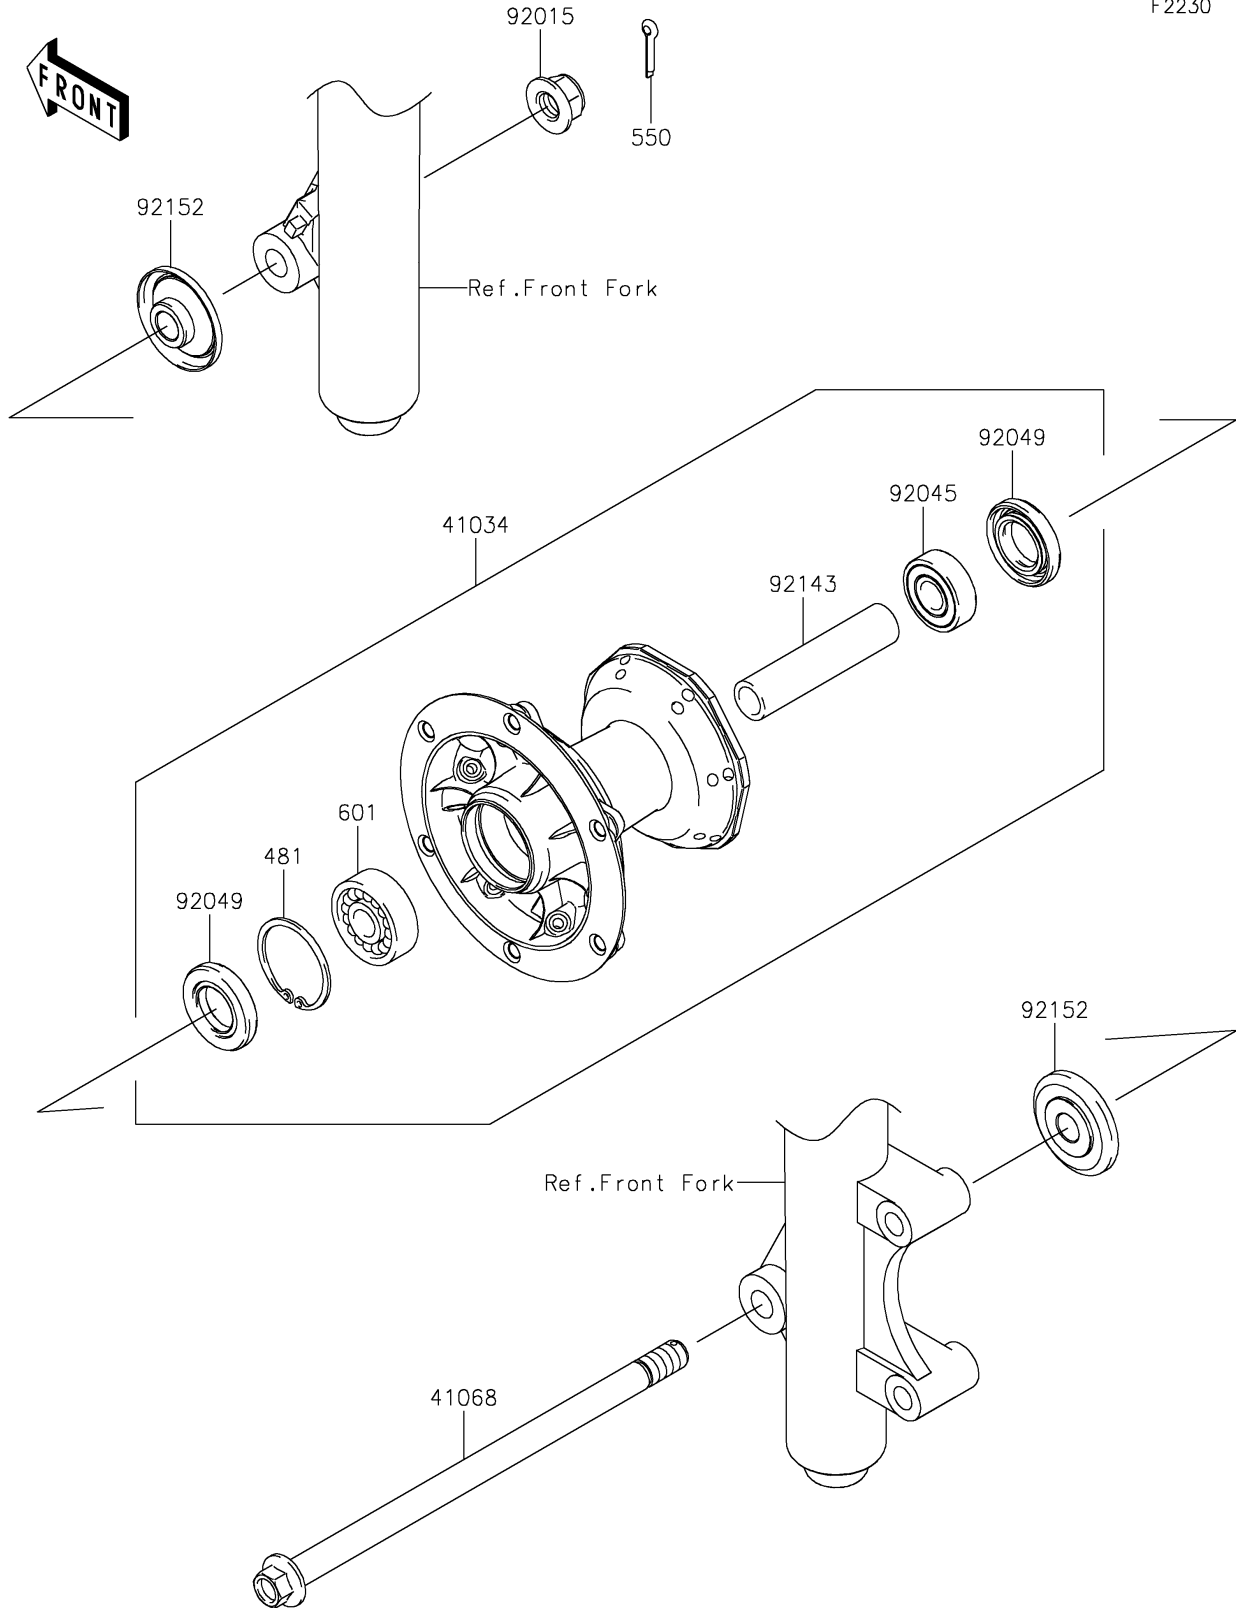

# 2019 KLX®140 PARTS DIAGRAM

## Front Hub

F2230

## 2019 KLX®140 PARTS LIST

### Front Hub

ITEM NAME	PART NUMBER	QUANTITY
DRUM-ASSY,FRONT BRAKE (Ref # 41034)	41034-0055	1
AXLE,FR (Ref # 41068)	41068-1333	1
CIRCLIP-TYPE-C,37MM (Ref # 481)	481J3700	1
PIN-COTTER,2.5X20 (Ref # 550)	550AA2520	1
BEARING-BALL,#6201UUC3 (Ref # 601)	601B6301UU	1
NUT,LOCK,FLANGED,12MM (Ref # 92015)	92015-1433	1
BEARING-BALL,TMB201LLUC3/2A (Ref # 92045)	92045-1062	1
SEAL-OIL,20X37X6.5 (Ref # 92049)	92049-0113	2
COLLAR,FR BRAKE DRUM,L=76 (Ref # 92143)	92143-1935	1
COLLAR,FR AXLE,L=12 (Ref # 92152)	92152-0653	2